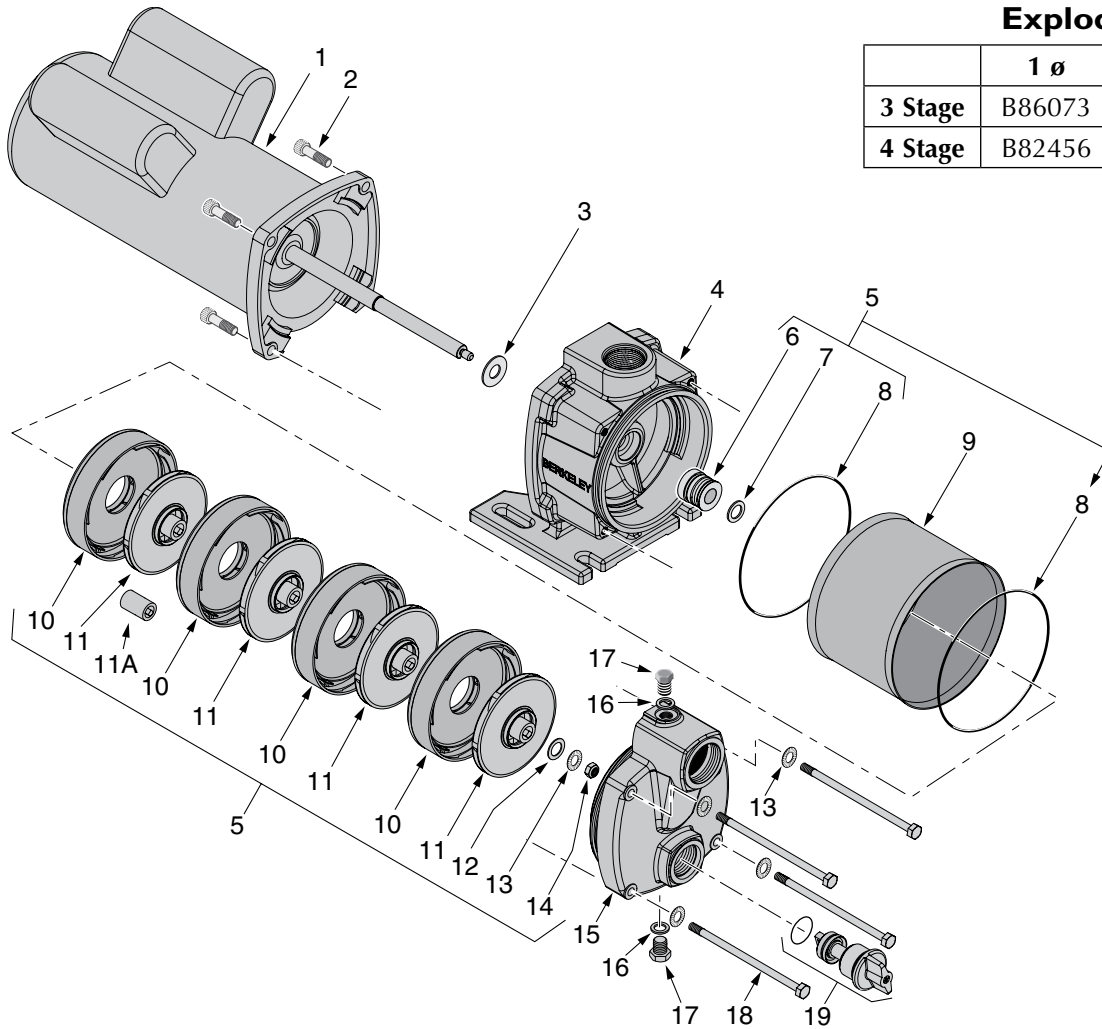

Exploded View

	1 ø	3 ø
3 Stage	B86073	B86077
4 Stage	B82456	B82639

Ref.	Part Description	Qty.	B82456	B82639	B86073	B86074
1	Motor	1	B85740	B86076	B86075	B86077
2	Socket Head Capscrew	4	U30-104ZP			
3	Slinger	1	17351-0009			
4	Bracket	1	M13784			
5	Impeller Repair Kit (Includes Ref. Nos. 6-8 and 10-14)	1	B85604		B86078	
6	Shaft Seal	1	U9-469			
7	Spacer	1	121P1710			
8	O-Ring	2	111P2700			
9	Sleeve	1	251A4310			
10	Diffuser	4	101P6290			
11	Impeller	3 or 4	101P6210			
11A	Spacer (3 Stg pump only)	1	M15780			
12	Washer, Flat	1	121P1760			
13	Washer, Toothed	5	M13975			
14	Impeller Nut	1	U36-204SSW			
15	Pump Body (Suction)	1	751S4800			
16	Washer	2	121P0810			
17	Pipe Plug	2	171P1180			
18	Capscrew	4	121P1690			
19	Recirculation Valve Complete (Includes O-Ring)	1	ZBR05820			