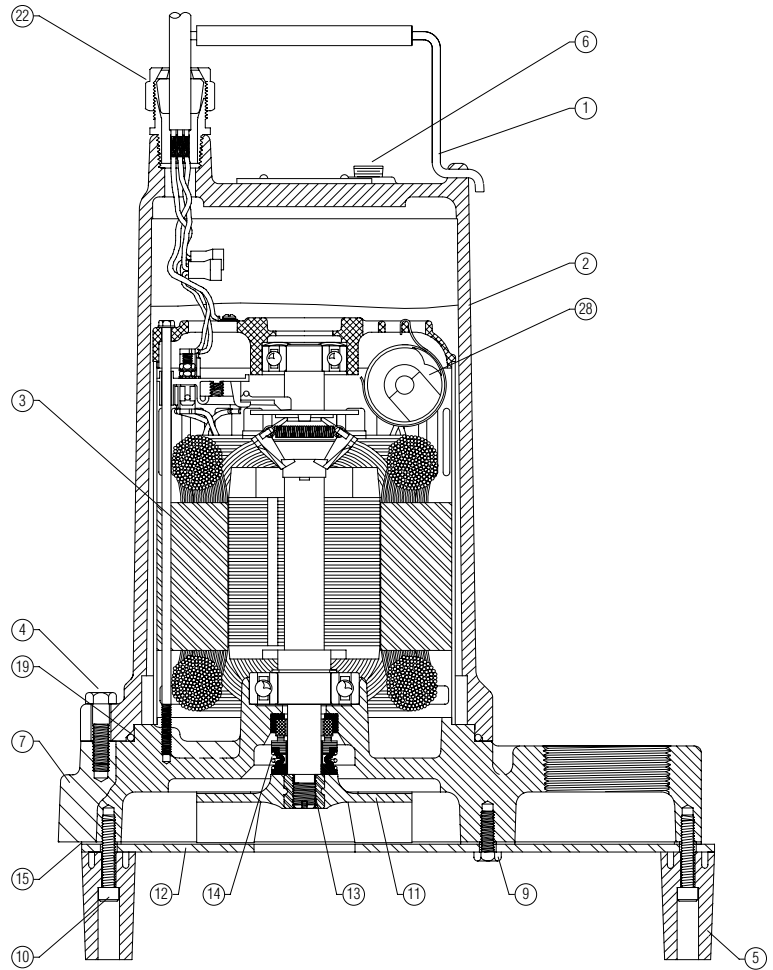

SHEF50 and SHEF100

Single Phase

Ref.	Description	Qty.	Part Number
1	Handle	1	000600005
2	Housing, Motor 115V	1	000562322
	Housing, Motor 230V	1	000560222
3	Motor Assembly, 115/230V, SHEF50	1	135380001
	Motor Assembly, 230V, SHEF100	1	135400001
4	Screw, Hex Hd. 5/16-18x1.25	4	001010081
5	Leg, 2"	3	135070011
6	Pipe Plug, 1/4 NPT	1	149810011
7	Volute Case	1	002020042
9	Screw, Hex Hd. , 1/4-20x.50	5	19099A029
10	Screw, Hex Soc. Hd. Cap, 1/4-20x1.25	3	06106A019
11	Impeller, SHEF50	1	096400011
	Impeller, SHEF100	1	096400021
12	Bottom Plate	1	085210051
13	Loctite Sealant	—	017540001
14	Shaft Seal	1	14525A010

Ref.	Description	Qty.	Part Number
15	Gasket	1	135620011
19	O-Ring	1	000770031
22	Power Cord Assembly w/plug, 20', 115V,	1	132160015
	Power Cord Assembly w/plug, 30', 115V	1	132160045
	Power Cord Assembly w/plug, 20', 230V	1	132160025
	Power Cord Assembly w/plug, 30', 230V	1	132160055
28	Capacitor (Motor Assy)	1	—
*	Float Switch Assy, 20', 115V, SHEF50	1	145951201
	Float Switch Assy, 30', 115V, SHEF50	1	145951301
	Float Switch Assy, 20', 230V	1	139670257
	Float Switch Assy, 30', 230V	1	139670357

* not shown

SHEF50 and SHEF100

Three Phase

Ref.	Description	Qty.	Part Number
1	Handle	1	000600005
2	Housing, Motor	1	000565002
3	Motor Assembly, 230/460V, SHEF50	1	135390021
	Motor Assembly, 230/460V, SHEF100	1	135410021
	Motor Assembly, 575V, SHEF50	1	135870021
	Motor Assembly, 575V, SHEF100	1	135880021
4	Screw, Hex Hd. 5/16-18x1.25	4	001010081
5	Leg, 2"	3	135070011
6	Pipe Plug, 1/4 NPT	1	149810011
7	Volute Case	1	002020042
9	Screw, Hex Hd., 1/4-20x.50	5	001760031
10	Screw, Hex	3	005170101
11	Impeller, SHEF50	1	096400011
	Impeller, SHEF100	1	096400021