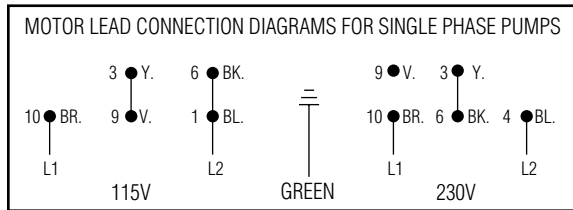

SHEF50 and SHEF100

Single Phase

Ref.	Description	Qty.	Part Number
1	Handle	1	000600005
2	Housing, Motor 115V	1	000562322
	Housing, Motor 230V	1	000560222
3	Motor Assembly, 115/230V, SHEF50	1	135380001
	Motor Assembly, 230V, SHEF100	1	135400001
4	Screw, Hex Hd. 5/16-18x1.25	4	001010081
5	Leg, 2"	3	135070011
6	Pipe Plug, 1/4 NPT	1	149810011
7	Volute Case	1	002020042
9	Screw, Hex Hd. , 1/4-20x.50	5	19099A029
10	Screw, Hex Soc. Hd. Cap, 1/4-20x1.25	3	06106A019
11	Impeller, SHEF50	1	096400011
	Impeller, SHEF100	1	096400021
12	Bottom Plate	1	085210051
13	Loctite Sealant	—	017540001
14	Shaft Seal	1	14525A010

Ref.	Description	Qty.	Part Number
15	Gasket	1	135620011
19	O-Ring	1	000770031
22	Power Cord Assembly w/plug, 20', 115V,	1	132160015
	Power Cord Assembly w/plug, 30', 115V	1	132160045
	Power Cord Assembly w/plug, 20', 230V	1	132160025
	Power Cord Assembly w/plug, 30', 230V	1	132160055
28	Capacitor (Motor Assy)	1	—
*	Float Switch Assy, 20', 115V, SHEF50	1	145951201
	Float Switch Assy, 30', 115V, SHEF50	1	145951301
	Float Switch Assy, 20', 230V	1	139670257
	Float Switch Assy, 30', 230V	1	139670357

* not shown

SHEF50 and SHEF100

Three Phase

Ref.	Description	Qty.	Part Number
1	Handle	1	000600005
2	Housing, Motor	1	000565002
3	Motor Assembly, 230/460V, SHEF50	1	135390021
	Motor Assembly, 230/460V, SHEF100	1	135410021
	Motor Assembly, 575V, SHEF50	1	135870021
	Motor Assembly, 575V, SHEF100	1	135880021
4	Screw, Hex Hd. 5/16-18x1.25	4	001010081
5	Leg, 2"	3	135070011
6	Pipe Plug, 1/4 NPT	1	149810011
7	Volute Case	1	002020042
9	Screw, Hex Hd., 1/4-20x.50	5	001760031
10	Screw, Hex	3	005170101
11	Impeller, SHEF50	1	096400011
	Impeller, SHEF100	1	096400021