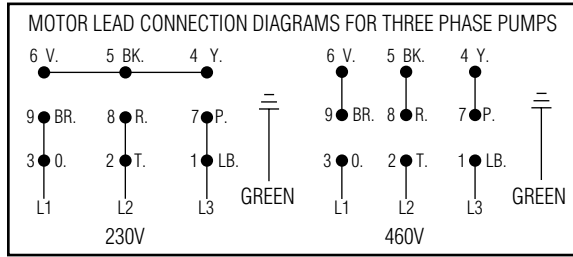

SHEF50 and SHEF100

Single Phase

Ref.	Description	Qty.	Part Number
1	Handle	1	000600005
2	Housing, Motor 115V	1	000562322
	Housing, Motor 230V	1	000560222
3	Motor Assembly, 115/230V, SHEF50	1	135380001
	Motor Assembly, 230V, SHEF100	1	135400001
4	Screw, Hex Hd. 5/16-18x1.25	4	001010081
5	Leg, 2"	3	135070011
6	Pipe Plug, 1/4 NPT	1	149810011
7	Volute Case	1	002020042
9	Screw, Hex Hd. , 1/4-20x.50	5	19099A029
10	Screw, Hex Soc. Hd. Cap, 1/4-20x1.25	3	06106A019
11	Impeller, SHEF50	1	096400011
	Impeller, SHEF100	1	096400021
12	Bottom Plate	1	085210051
13	Loctite Sealant	—	017540001
14	Shaft Seal	1	14525A010

Ref.	Description	Qty.	Part Number
15	Gasket	1	135620011
19	O-Ring	1	000770031
22	Power Cord Assembly w/plug, 20', 115V,	1	132160015
	Power Cord Assembly w/plug, 30', 115V	1	132160045
	Power Cord Assembly w/plug, 20', 230V	1	132160025
	Power Cord Assembly w/plug, 30', 230V	1	132160055
28	Capacitor (Motor Assy)	1	—
*	Float Switch Assy, 20', 115V, SHEF50	1	145951201
	Float Switch Assy, 30', 115V, SHEF50	1	145951301
	Float Switch Assy, 20', 230V	1	139670257
	Float Switch Assy, 30', 230V	1	139670357

* not shown

SHEF50 and SHEF100

Three Phase

Ref.	Description	Qty.	Part Number
1	Handle	1	000600005
2	Housing, Motor	1	000565002
3	Motor Assembly, 230/460V, SHEF50	1	135390021
	Motor Assembly, 230/460V, SHEF100	1	135410021
	Motor Assembly, 575V, SHEF50	1	135870021
	Motor Assembly, 575V, SHEF100	1	135880021
4	Screw, Hex Hd. 5/16-18x1.25	4	001010081
5	Leg, 2"	3	135070011
6	Pipe Plug, 1/4 NPT	1	149810011
7	Volute Case	1	002020042
9	Screw, Hex Hd., 1/4-20x.50	5	001760031
10	Screw, Hex	3	005170101
11	Impeller, SHEF50	1	096400011
	Impeller, SHEF100	1	096400021