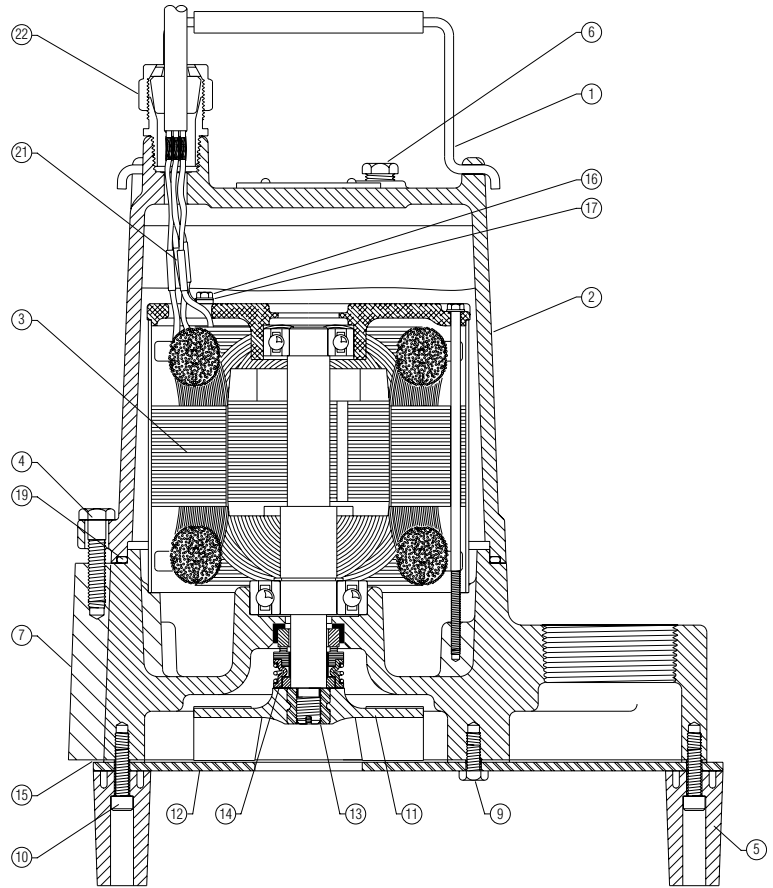

SHEF50 and SHEF100

Single Phase

Ref.	Description	Qty.	Part Number
1	Handle	1	000600005
2	Housing, Motor 115V	1	000562322
	Housing, Motor 230V	1	000560222
3	Motor Assembly, 115/230V, SHEF50	1	135380001
	Motor Assembly, 230V, SHEF100	1	135400001
4	Screw, Hex Hd. 5/16-18x1.25	4	001010081
5	Leg, 2"	3	135070011
6	Pipe Plug, 1/4 NPT	1	149810011
7	Volute Case	1	002020042
9	Screw, Hex Hd. , 1/4-20x.50	5	19099A029
10	Screw, Hex Soc. Hd. Cap, 1/4-20x1.25	3	06106A019
11	Impeller, SHEF50	1	096400011
	Impeller, SHEF100	1	096400021
12	Bottom Plate	1	085210051
13	Loctite Sealant	—	017540001
14	Shaft Seal	1	14525A010

Ref.	Description	Qty.	Part Number
15	Gasket	1	135620011
19	O-Ring	1	000770031
22	Power Cord Assembly w/plug, 20', 115V,	1	132160015
	Power Cord Assembly w/plug, 30', 115V	1	132160045
	Power Cord Assembly w/plug, 20', 230V	1	132160025
	Power Cord Assembly w/plug, 30', 230V	1	132160055
28	Capacitor (Motor Assy)	1	—
*	Float Switch Assy, 20', 115V, SHEF50	1	145951201
	Float Switch Assy, 30', 115V, SHEF50	1	145951301
	Float Switch Assy, 20', 230V	1	139670257
	Float Switch Assy, 30', 230V	1	139670357

* not shown

SHEF50 and SHEF100

Three Phase

Ref.	Description	Qty.	Part Number
1	Handle	1	000600005
2	Housing, Motor	1	000565002
3	Motor Assembly, 230/460V, SHEF50	1	135390021
	Motor Assembly, 230/460V, SHEF100	1	135410021
	Motor Assembly, 575V, SHEF50	1	135870021
	Motor Assembly, 575V, SHEF100	1	135880021
4	Screw, Hex Hd. 5/16-18x1.25	4	001010081
5	Leg, 2"	3	135070011
6	Pipe Plug, 1/4 NPT	1	149810011
7	Volute Case	1	002020042
9	Screw, Hex Hd., 1/4-20x.50	5	001760031
10	Screw, Hex	3	005170101
11	Impeller, SHEF50	1	096400011
	Impeller, SHEF100	1	096400021