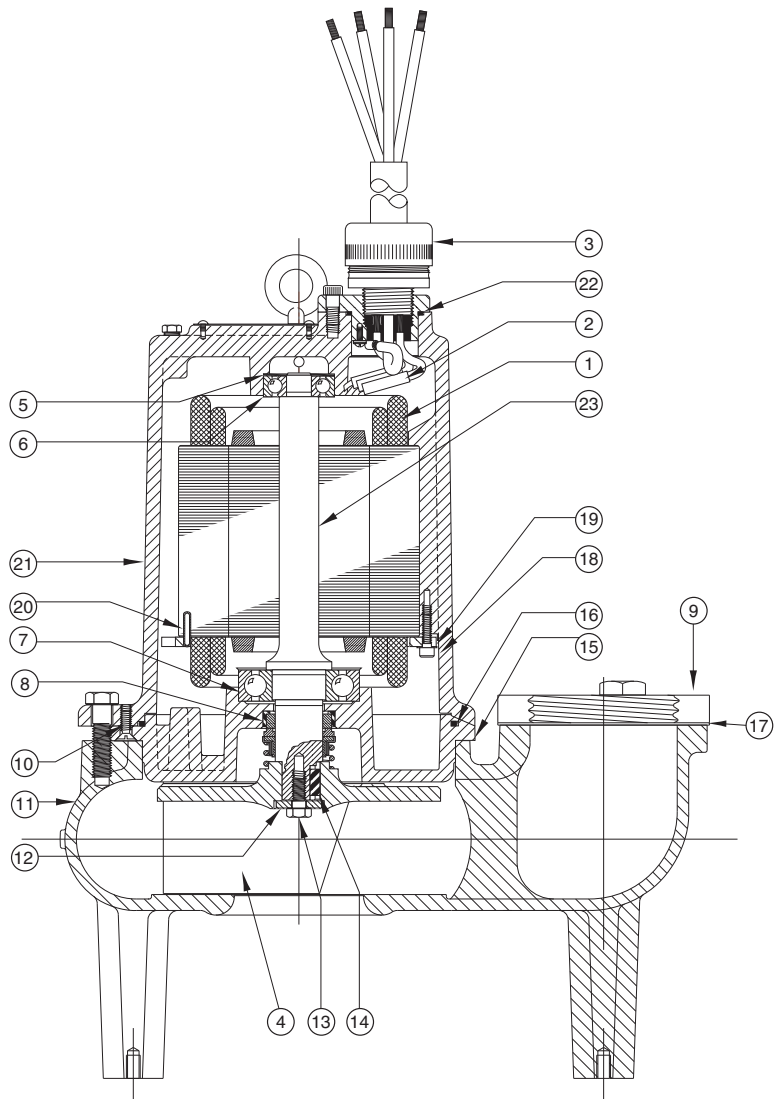

S4S/SB4S Parts List

Item	Eng. No.	Part Description	Qty.
1	24407C200	Stator (3 hp, 1 ϕ , 230V)	1
	24407C202	Stator (3 hp, 3 ϕ , 230/460V)	1
	24407C201	Stator (3 hp, 3 ϕ , 200V)	1
	24407C203	Stator (3 hp, 3 ϕ , 575V)	1
	24407C204	Stator (5 hp, 1 ϕ , 230V)	1
	24407C206	Stator (5 hp, 3 ϕ , 230/460V)	1
	24407C205	Stator (5 hp, 3 ϕ , 200V)	1
	24407C207	Stator (5 hp, 3 ϕ , 575V)	1
	24407C209	Stator (7-1/2 hp, 3 ϕ , 200/230/460V)	1
	24407C210	Stator (7-1/2 hp, 3 ϕ , 575V)	1
2	025770001	Wire Connector	As Req.
	12672A001	Wire Connector (14 & 16 wire size)	As Req.
	010060011	Wire Connector (10 & 12 wire size)	As Req.
3	152710335	35' Cord Assembly 14-4	1
	152710305	35' Cord Assembly 12-4	1
	152710315	35' Cord Assembly 10-4	1
	152710325	35' Cord Assembly 8-4 S00W	1
	152710345	35' Cord Assembly 8-4 W	1
	4	099780072	Impeller - 6.06"
099780082		Impeller - 6.75"	1
099780092		Impeller - 7.38"	1
5	000640031	Load Spring	1
6	000650211	Upper Bearing	1
7	000650181	Lower Bearing	1
8	049160001	Shaft Seal	S 1
	049160011	Shaft Seal (Carbide) Opt.	C 1
9	003560042	Discharge Flange	1
10	011300031	Machine Screw (Flat Head)	4
11	099950002	Volute Case for S4S	1
	099951002	Volute Case for SB4S (shown)	1
12	101080001	Impeller Washer	1
13	19101A003	Impeller Capscrew	1
14	089080021	Key	1
15	099960022	Seal Plate	1
16	001500211	O-ring	SC 1
17	010540001	Gasket	1
18	009950081	Lockwasher	4
19	002990021	Stator Retaining Ring	1
20	054540011	Roll Pin	1
21	133910002	Motor Housing	1
22	008340151	O-ring	SC 1
	013290255	Rotor w/Shaft (3 hp 1 ϕ)	1
23	013290255	Rotor w/Shaft (All 3 ϕ)	1
	013290255	Rotor w/Shaft (5 hp 1 ϕ)	1
-	517000617	Seal Kit	
-	517003617	Carbide Seal Kit	

Notes: S — Parts in Seal Kit C — Parts in Carbide Seal Kit — Fill Oil to above Motor Windings