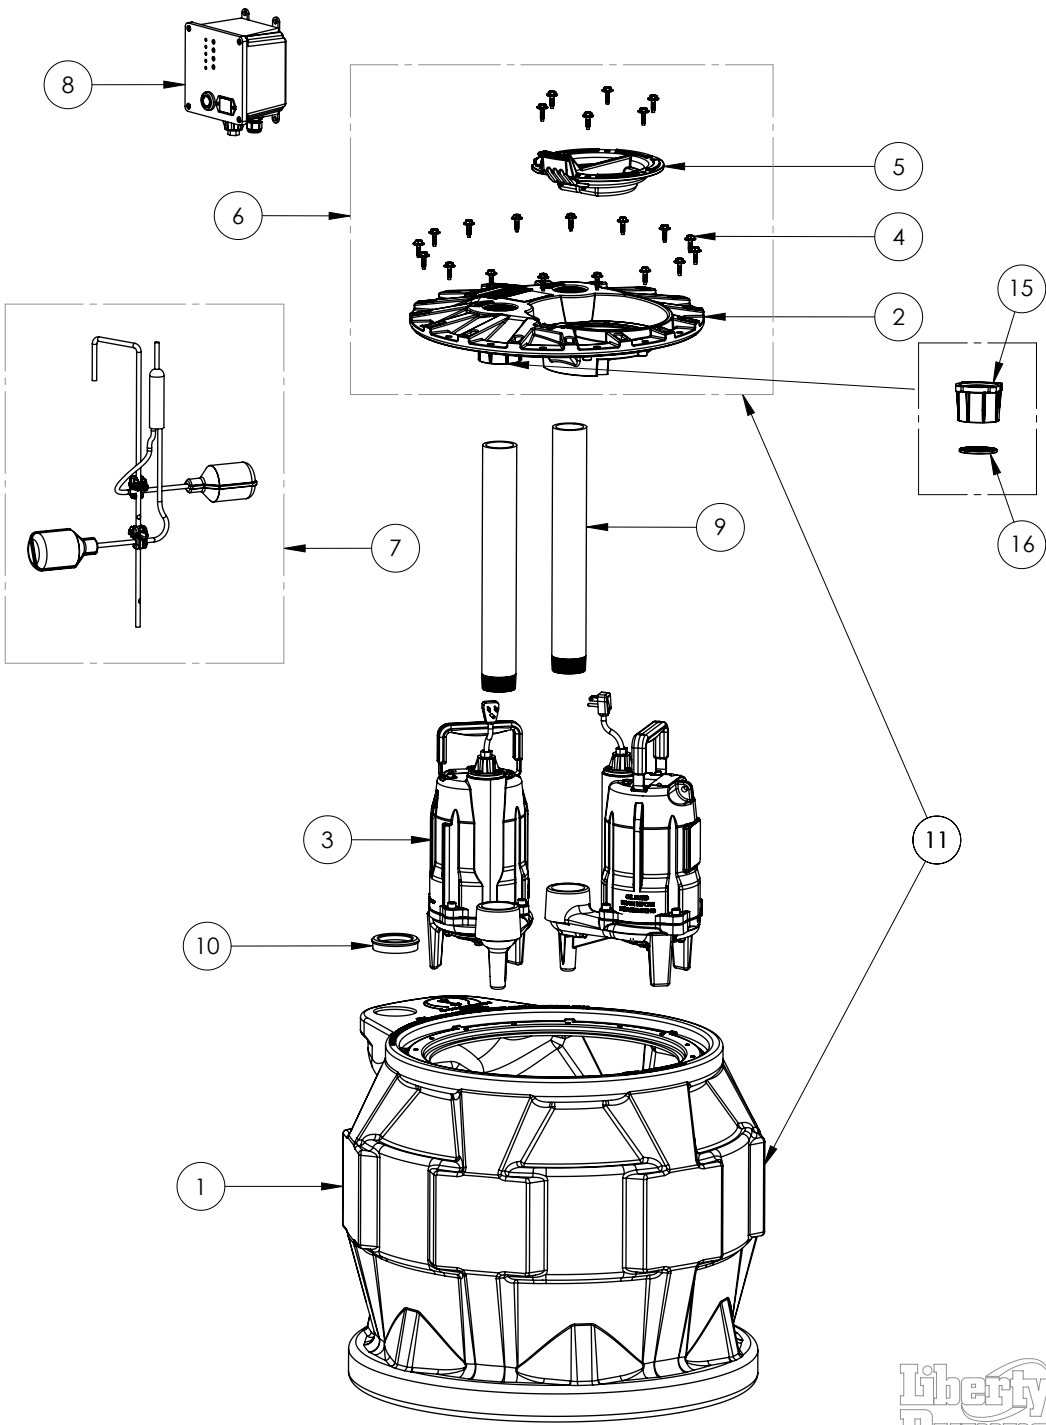

P682XPRG102W

ProVore 680

P682XPRG102W

| #  | PART #   | DESCRIPTION                                    | QTY | Note |
|----|----------|--|-----|------|
| 1  | K001435  | 50320B0, DUPLEX TANK 16 BOLT                   | 1   |      |
| 2  | 50340B0  | 2X2 COVER, 16 BOLT                             | 1   |      |
| 3  | PRG102M  | PROVORE RESIDENTIAL GRINDER 230V               | 2   |      |
| 4  | 8155000  | WASHER HEAD HEX SCREW                          | 22  |      |
| 5  | K001233  | INSPECTION COVER, INCLUDES MOUNTING SCREWS (6) | 1   |      |
| 6  | K001436  | 2X2 PRO680 COVER KIT                           | 1   |      |
| 7  | QT680-10 | PRO680 SERIES QUICK TREE KIT 10'               | 1   |      |
| 8  | 69750B0  | PDC-230 DUPLEX CONTROLLER OUTDOOR              | 1   |      |
| 9  | K001399  | PRO SERIES PIPE KIT 2" SCH80 X17.50"           | 2   |      |
| 10 | K001014  | PIPE SEAL GROMMET 2"                           | 1   |      |
| 11 | K001437  | P680 BASIN AND COVER KIT                       | 1   |      |
| 15 | 5440000  | 2" CAP - PRO COVER                             | 1   |      |
| 16 | 5441000  | 2" LIP SEAL                                    | 1   |      |