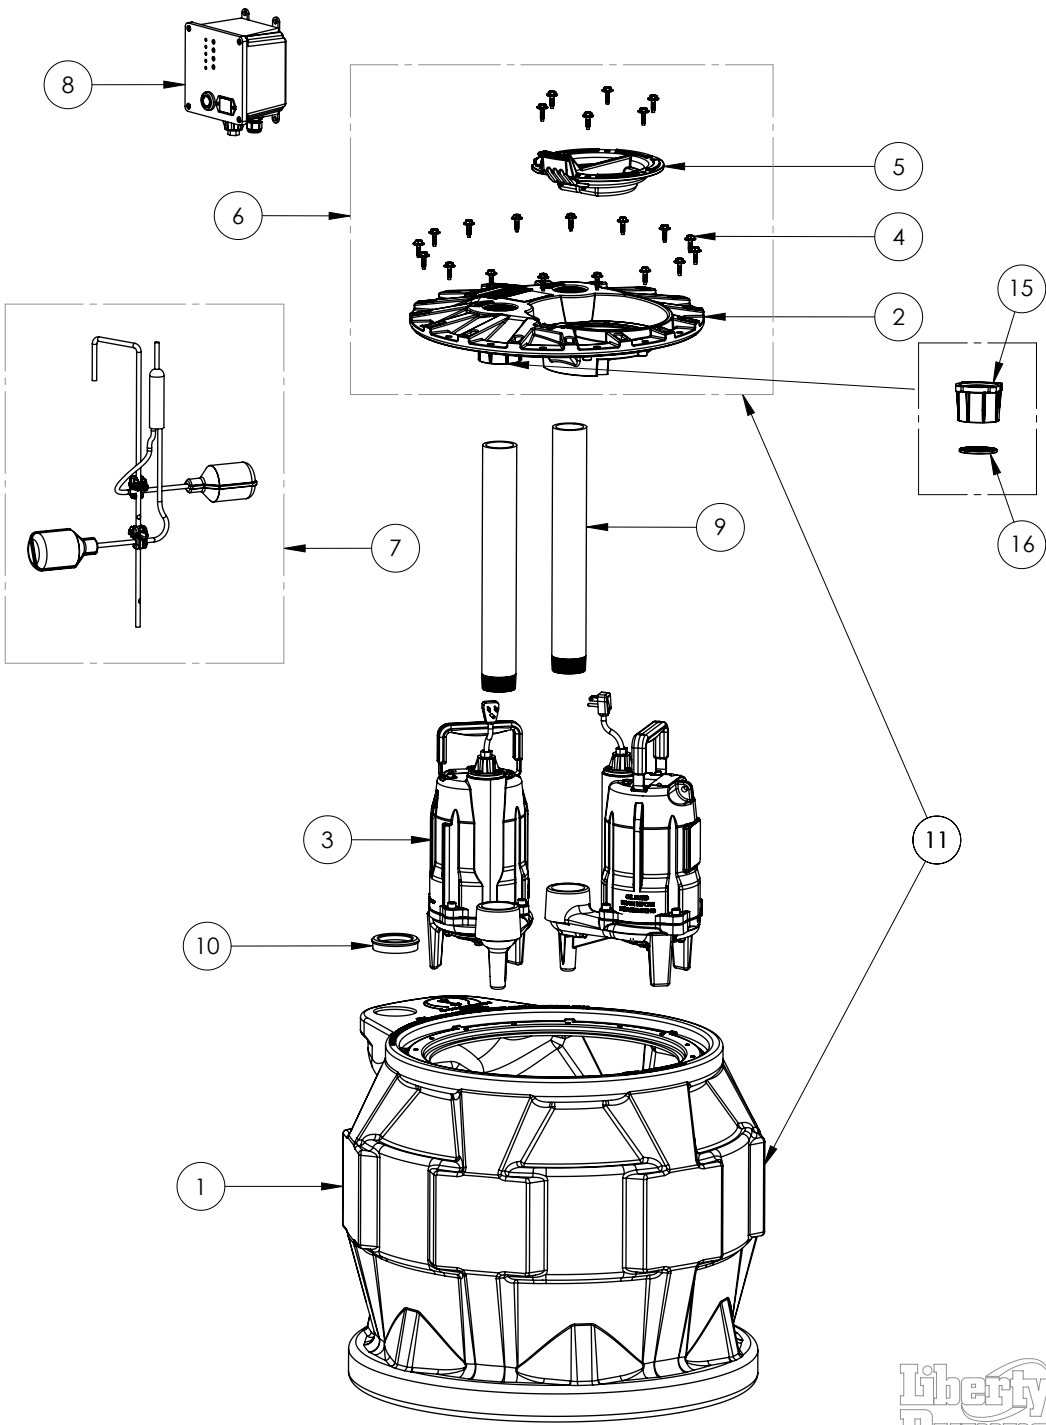

P682XPRG102W-2

ProVore 680

P682XPRG102W-2

#	PART #	DESCRIPTION	QTY	Note
1	K001435	50320B0, DUPLEX TANK 16 BOLT	1	
2	50340B0	2X2 COVER, 16 BOLT	1	
3	PRG102M	PROVORE RESIDENTIAL GRINDER 230V	2	
4	8155000	WASHER HEAD HEX SCREW	22	
5	K001233	INSPECTION COVER, INCLUDES MOUNTING SCREWS (6)	1	
6	K001436	2X2 PRO680 COVER KIT	1	
7	QT680-25	PRO680 SERIES QUICK TREE KIT 25'	1	
8	69750B0	PDC-230 DUPLEX CONTROLLER OUTDOOR	1	
9	K001399	PRO SERIES PIPE KIT 2" SCH80 X17.50"	2	
10	K001014	PIPE SEAL GROMMET 2"	1	
11	K001437	P680 BASIN AND COVER KIT	1	
15	5440000	2" CAP - PRO COVER	1	
16	5441000	2" LIP SEAL	1	