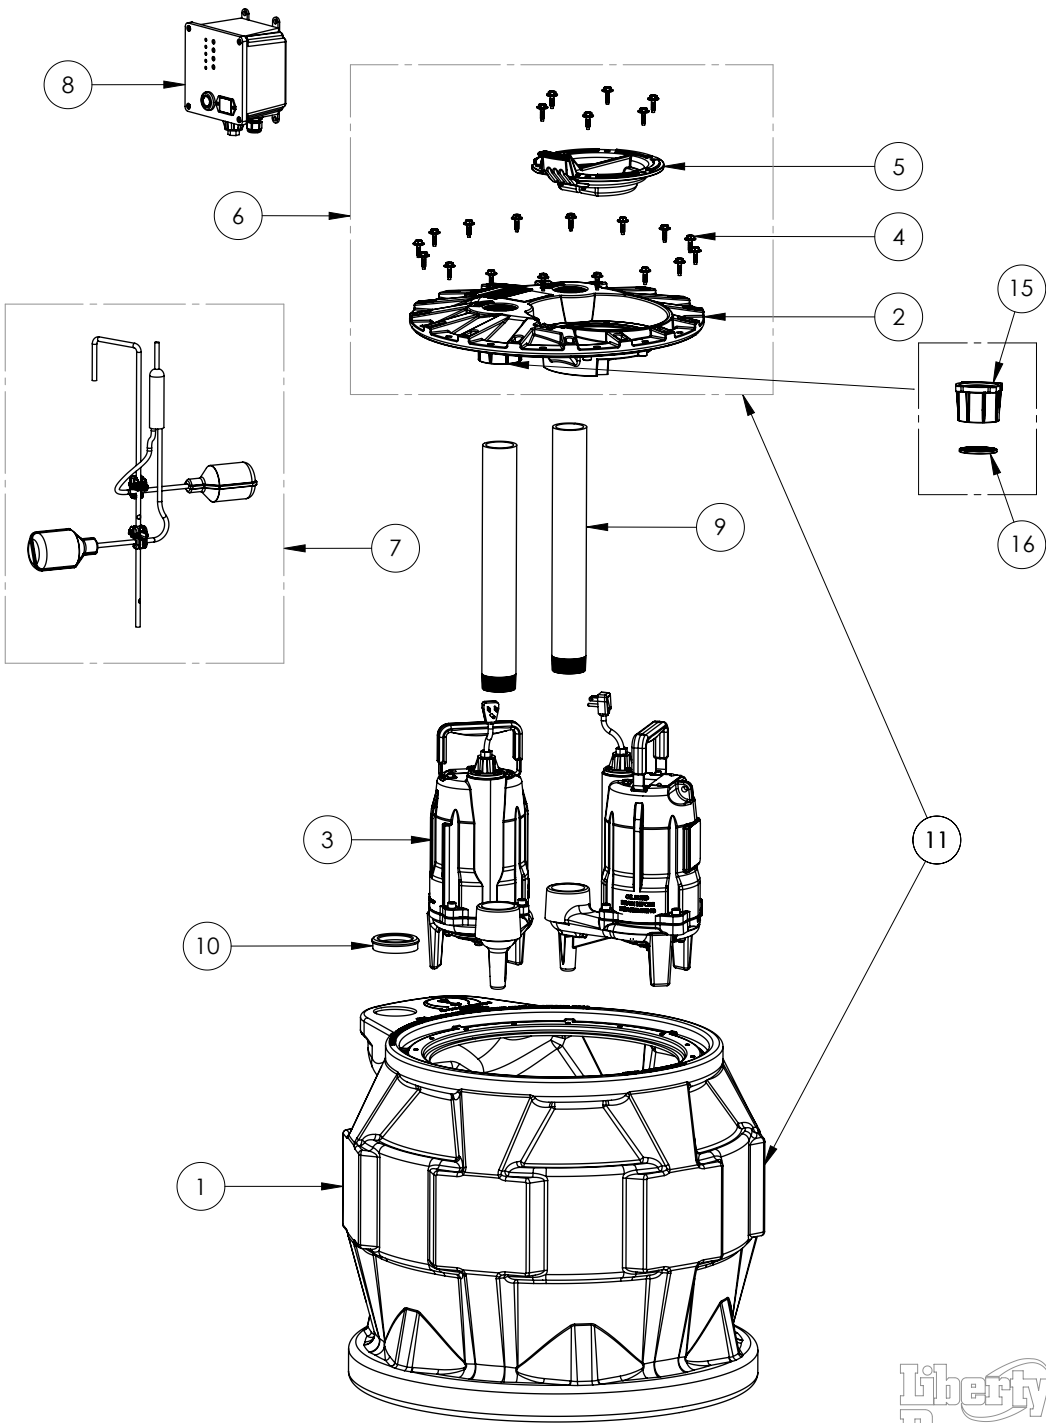

P682XPRG102

ProVore 680

P682XPRG102

#	PART #	DESCRIPTION	QTY	Note
1	K001435	50320B0, DUPLEX TANK 16 BOLT	1	
2	50340B0	2X2 COVER, 16 BOLT	1	
3	PRG102M	PROVORE RESIDENTIAL GRINDER 230V	2	
4	8155000	WASHER HEAD HEX SCREW	22	
5	K001233	INSPECTION COVER, INCLUDES MOUNTING SCREWS (6)	1	
6	K001436	2X2 PRO680 COVER KIT	1	
7	QT680-10	PRO680 SERIES QUICK TREE KIT 10'	1	
8	69770B0	PDC-230 DUPLEX CONTROLLER	1	
9	K001399	PRO SERIES PIPE KIT 2" SCH80 X17.50"	2	
10	K001014	PIPE SEAL GROMMET 2"	1	
11	K001437	P680 BASIN AND COVER KIT	1	
15	5440000	2" CAP - PRO COVER	1	
16	5441000	2" LIP SEAL	1	