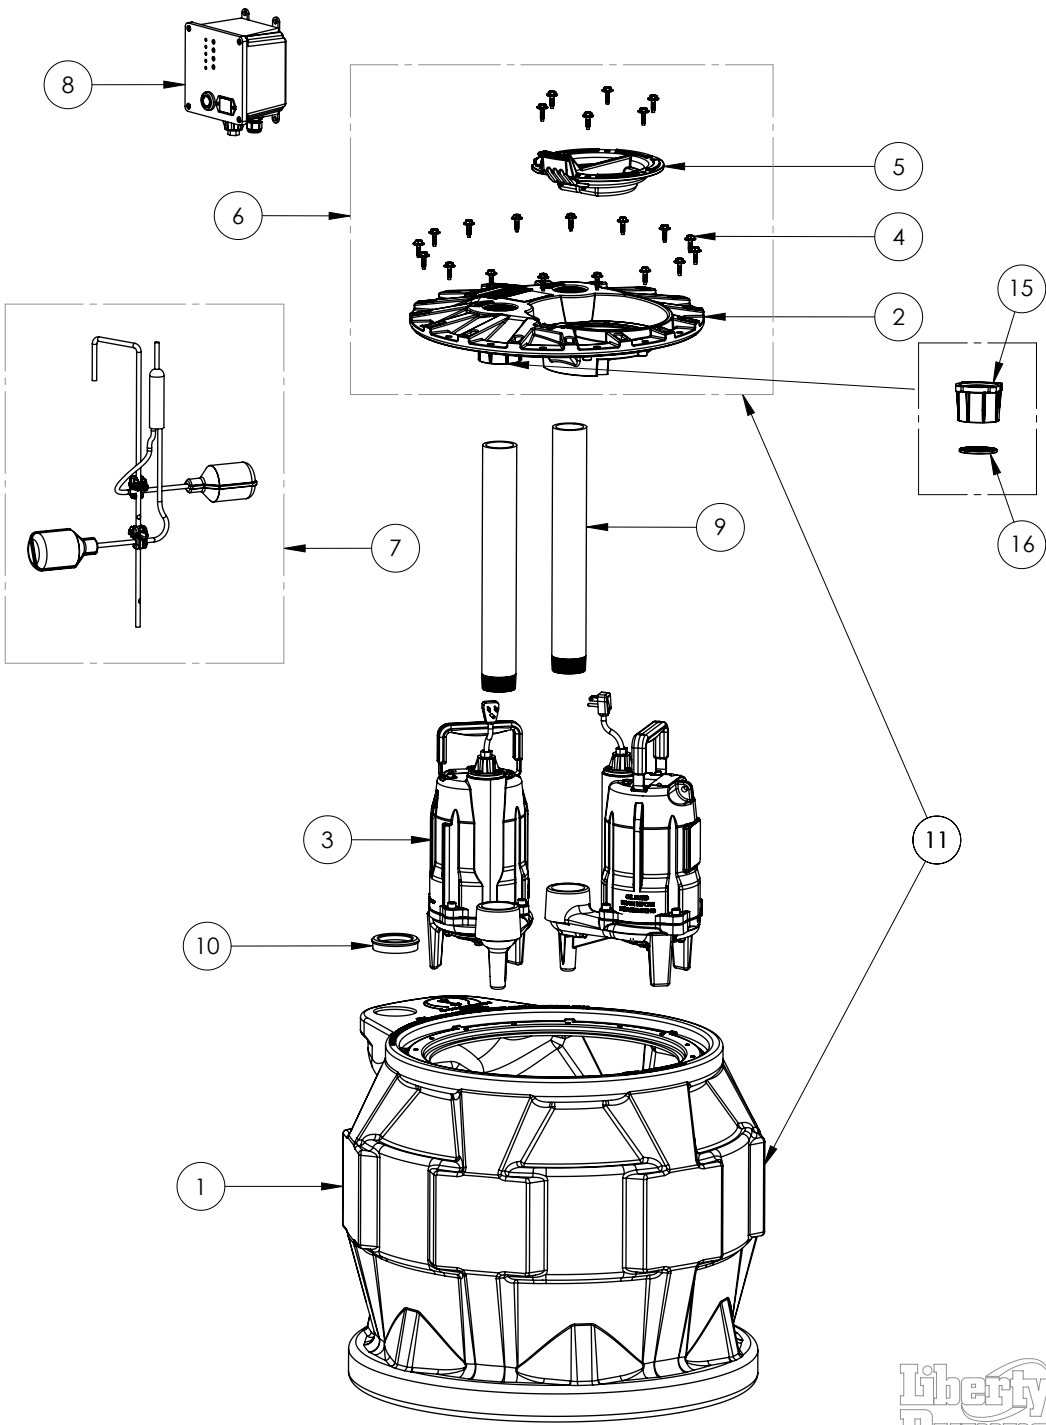

P682XPRG102-2

ProVore 680

P682XPRG102-2

#	PART #	DESCRIPTION	QTY	Note
1	K001435	50320B0, DUPLEX TANK 16 BOLT	1	
2	50340B0	2X2 COVER, 16 BOLT	1	
3	PRG102M-2	PROVORE RESIDENTIAL GRINDER 230V 25'	2	
4	8155000	WASHER HEAD HEX SCREW	22	
5	K001233	INSPECTION COVER, INCLUDES MOUNTING SCREWS (6)	1	
6	K001436	2X2 PRO680 COVER KIT	1	
7	QT680-25	PRO680 SERIES QUICK TREE KIT 25'	1	
8	69770B0	PDC-230 DUPLEX CONTROLLER	1	
9	K001399	PRO SERIES PIPE KIT 2" SCH80 X17.50"	2	
10	K001014	PIPE SEAL GROMMET 2"	1	
11	K001437	P680 BASIN AND COVER KIT	1	
15	5440000	2" CAP - PRO COVER	1	
16	5441000	2" LIP SEAL	1	