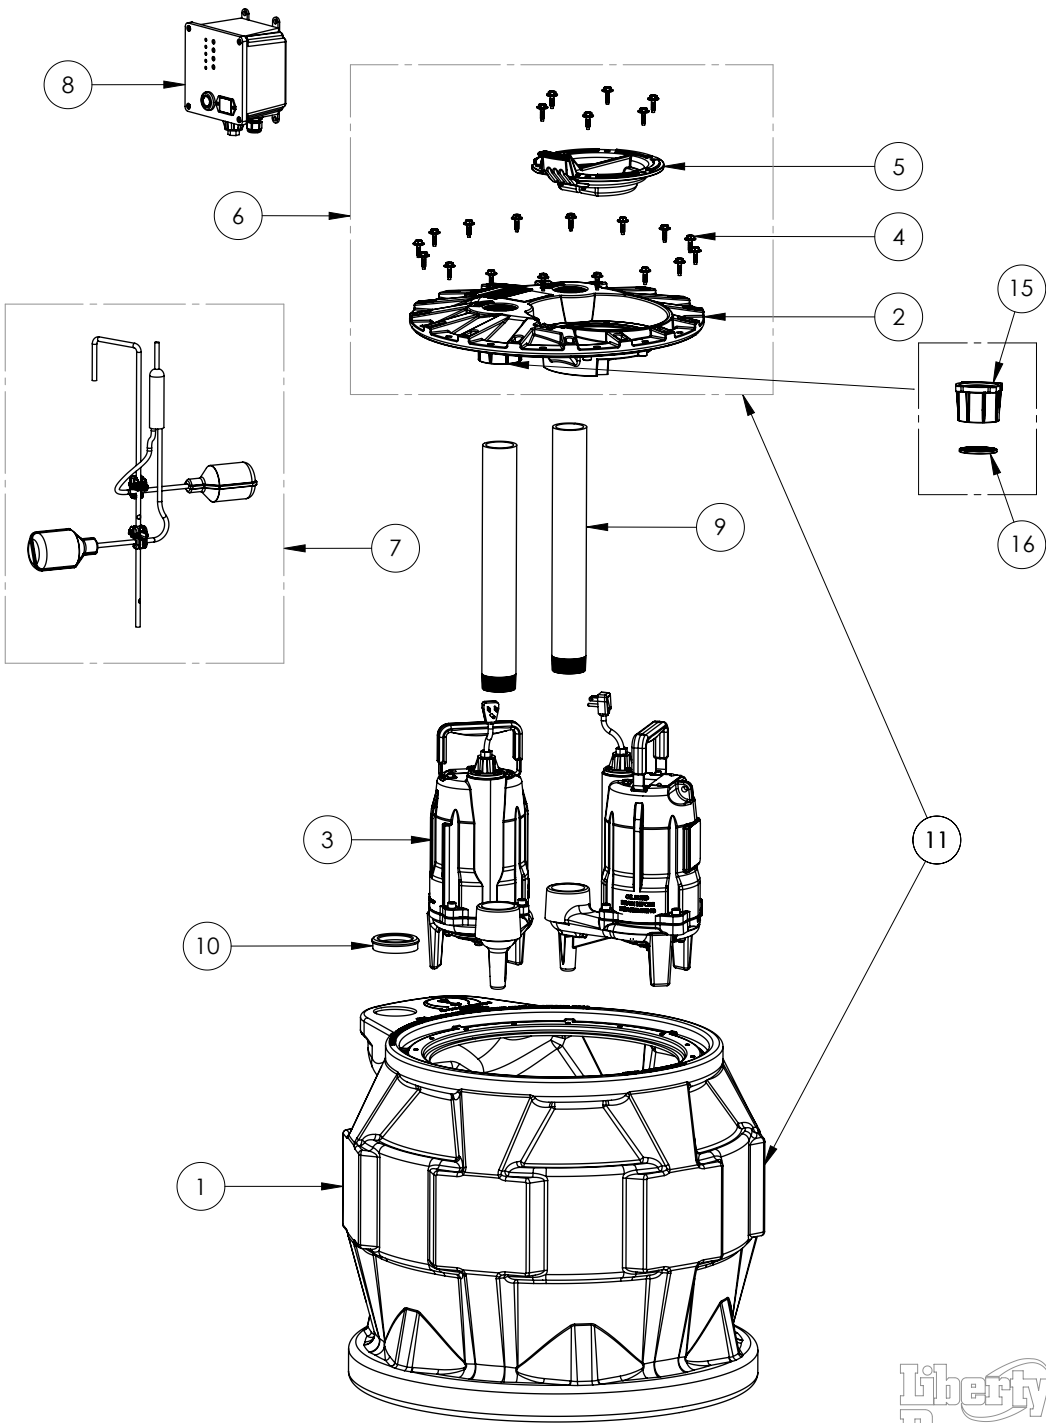

P682XPRG101W

ProVore 680

P682XPRG101W

#	PART #	DESCRIPTION	QTY	Note
1	K001435	50320B0, DUPLEX TANK 16 BOLT	1	
2	50340B0	2X2 COVER, 16 BOLT	1	
3	PRG101M	PROVORE RESIDENTIAL GRINDER 115V	2	
4	8155000	WASHER HEAD HEX SCREW	22	
5	K001233	INSPECTION COVER, INCLUDES MOUNTING SCREWS (6)	1	
6	K001436	2X2 PRO680 COVER KIT	1	
7	QT680-10	PRO680 SERIES QUICK TREE KIT 10'	1	
8	69750A0	PDC-115 DUPLEX CONTROLLER OUTDOOR	1	
9	K001399	PRO SERIES PIPE KIT 2" SCH80 X17.50"	2	
10	K001014	PIPE SEAL GROMMET 2"	1	
11	K001437	P680 BASIN AND COVER KIT	1	
15	5440000	2" CAP - PRO COVER	1	
16	5441000	2" LIP SEAL	1	