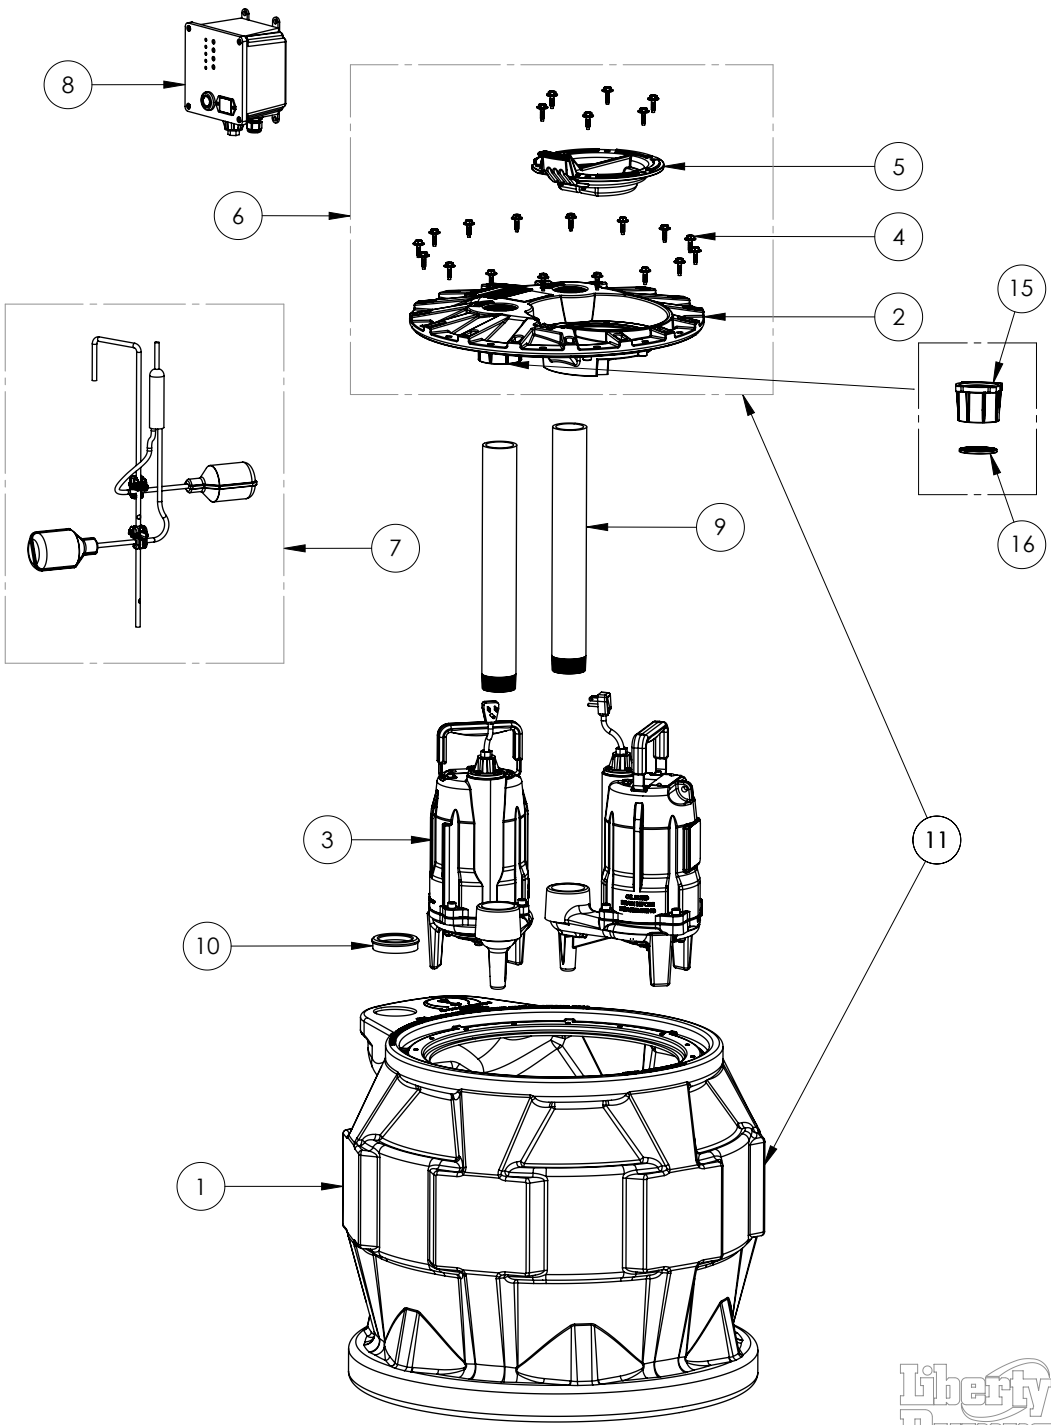

P682XPRG101W-2

**ProVore 680**

**P682XPRG101W-2**

<b>#</b>	<b>PART #</b>	<b>DESCRIPTION</b>	<b>QTY</b>	<b>Note</b>
1	K001435	50320B0, DUPLEX TANK 16 BOLT	1	
2	50340B0	2X2 COVER, 16 BOLT	1	
3	PRG101M-2	PROVORE RESIDENTIAL GRINDER 115V 25'	2	
4	8155000	WASHER HEAD HEX SCREW	22	
5	K001233	INSPECTION COVER, INCLUDES MOUNTING SCREWS (6)	1	
6	K001436	2X2 PRO680 COVER KIT	1	
7	QT680-25	PRO680 SERIES QUICK TREE KIT 25'	1	
8	69750A0	PDC-115 DUPLEX CONTROLLER OUTDOOR	1	
9	K001399	PRO SERIES PIPE KIT 2" SCH80 X17.50"	2	
10	K001014	PIPE SEAL GROMMET 2"	1	
11	K001437	P680 BASIN AND COVER KIT	1	
15	5440000	2" CAP - PRO COVER	1	
16	5441000	2" LIP SEAL	1	