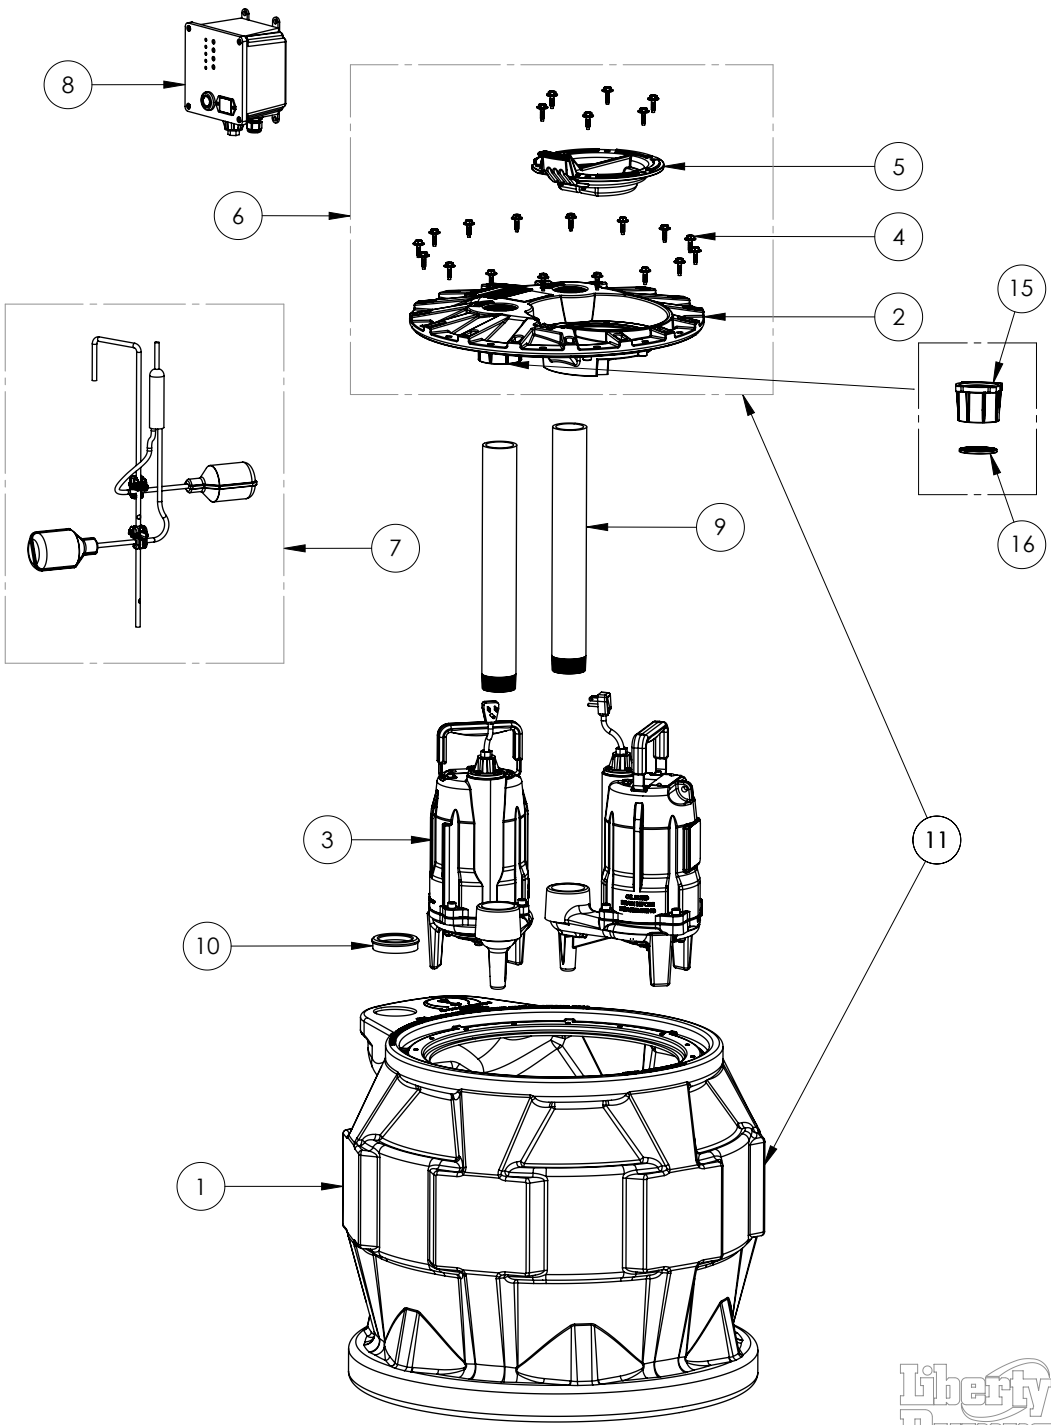

P682XPRG101

ProVore 680

P682XPRG101

#	PART #	DESCRIPTION	QTY	Note
1	K001435	50320B0, DUPLEX TANK 16 BOLT	1	
2	50340B0	2X2 COVER, 16 BOLT	1	
3	PRG101M	PROVORE RESIDENTIAL GRINDER 115V	2	
4	8155000	WASHER HEAD HEX SCREW	22	
5	K001233	INSPECTION COVER, INCLUDES MOUNTING SCREWS (6)	1	
6	K001436	2X2 PRO680 COVER KIT	1	
7	QT680-10	PRO680 SERIES QUICK TREE KIT 10'	1	
8	69770A0	PDC-115 DUPLEX CONTROLLER	1	
9	K001399	PRO SERIES PIPE KIT 2" SCH80 X17.50"	2	
10	K001014	PIPE SEAL GROMMET 2"	1	
11	K001437	P680 BASIN AND COVER KIT	1	
15	5440000	2" CAP - PRO COVER	1	
16	5441000	2" LIP SEAL	1	