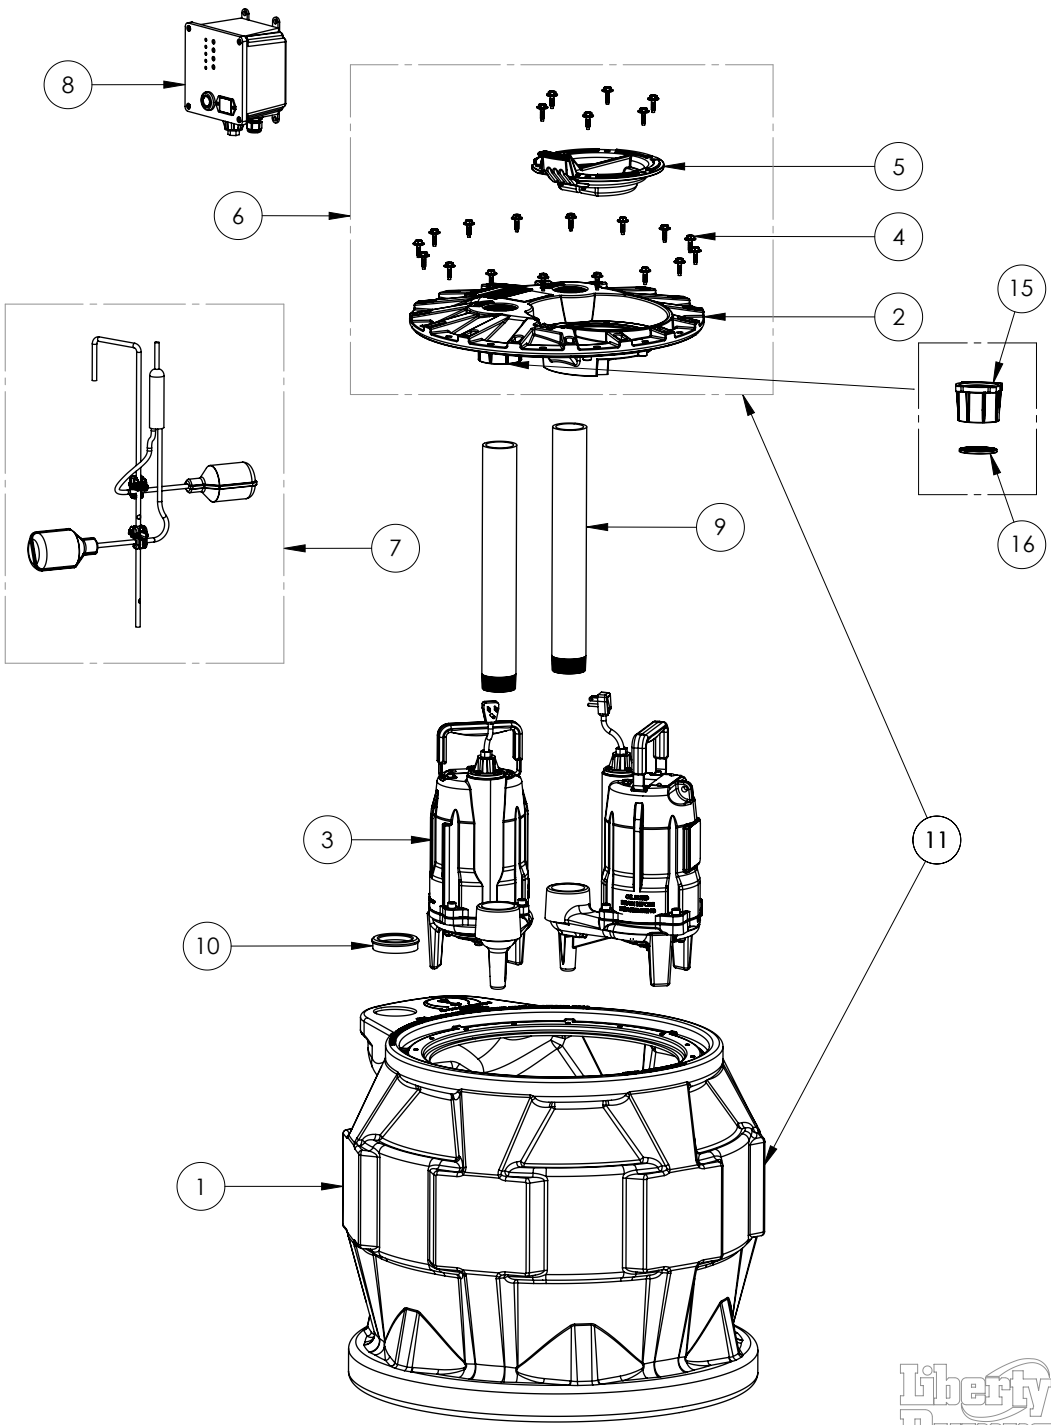

P682XPRG101-2

ProVore 680

P682XPRG101-2

#	PART #	DESCRIPTION	QTY	Note
1	K001435	50320B0, DUPLEX TANK 16 BOLT	1	
2	50340B0	2X2 COVER, 16 BOLT	1	
3	PRG101M-2	PROVORE RESIDENTIAL GRINDER 115V 25'	2	
4	8155000	WASHER HEAD HEX SCREW	22	
5	K001233	INSPECTION COVER, INCLUDES MOUNTING SCREWS (6)	1	
6	K001436	2X2 PRO680 COVER KIT	1	
7	QT680-25	PRO680 SERIES QUICK TREE KIT 25'	1	
8	69750A0	PDC-115 DUPLEX CONTROLLER OUTDOOR	1	
9	K001399	PRO SERIES PIPE KIT 2" SCH80 X17.50"	2	
10	K001014	PIPE SEAL GROMMET 2"	1	
11	K001437	P680 BASIN AND COVER KIT	1	
15	5440000	2" CAP - PRO COVER	1	
16	5441000	2" LIP SEAL	1	