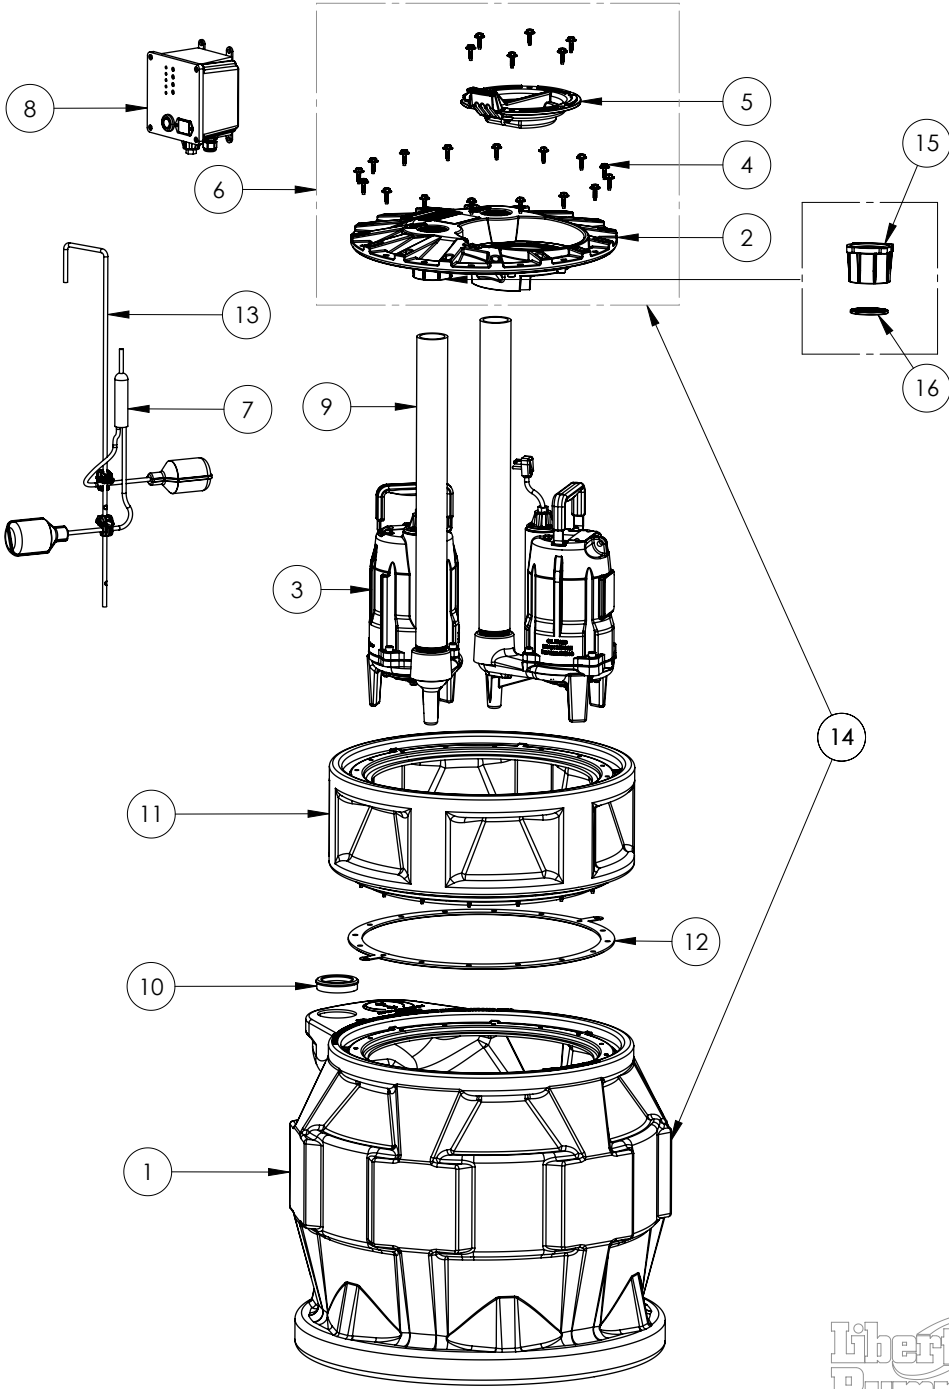

P682X8DXPRG102W

ProVore 680

P682X8DXPRG102W

#	PART #	DESCRIPTION	QTY	Note
1	K001435	50320B0, DUPLEX TANK 16 BOLT	1	
2	50340B0	2X2 COVER, 16 BOLT	1	
3	PRG102M	PROVORE RESIDENTIAL GRINDER 230V	2	
4	8155000	WASHER HEAD HEX SCREW	22	
5	K001233	INSPECTION COVER, INCLUDES MOUNTING SCREWS (6)	1	
6	K001436	2X2 PRO680 COVER KIT	1	
7	69780A0	PDC CONTROL FLOAT 10'	1	
8	69750B0	PDC-230 DUPLEX CONTROLLER OUTDOOR	1	
9	K001290	2" SHC80 PVC PIPE FOR PRO TANK W/ EXTENSION	2	
10	K001014	PIPE SEAL GROMMET 2"	1	
11	X8-D	PRO SERIES EXTENSION KIT, DUPLEX	1	
12	45990A0	GASKET MOLDED 20CVR SOFT	1	
13	K001394	EXTENSION QUICK TREE KIT, ROD AND CLAMPS ONLY	1	
14	K001437	P680 BASIN AND COVER KIT	1	
15	5440000	2" CAP - PRO COVER	1	
16	5441000	2" LIP SEAL	1	