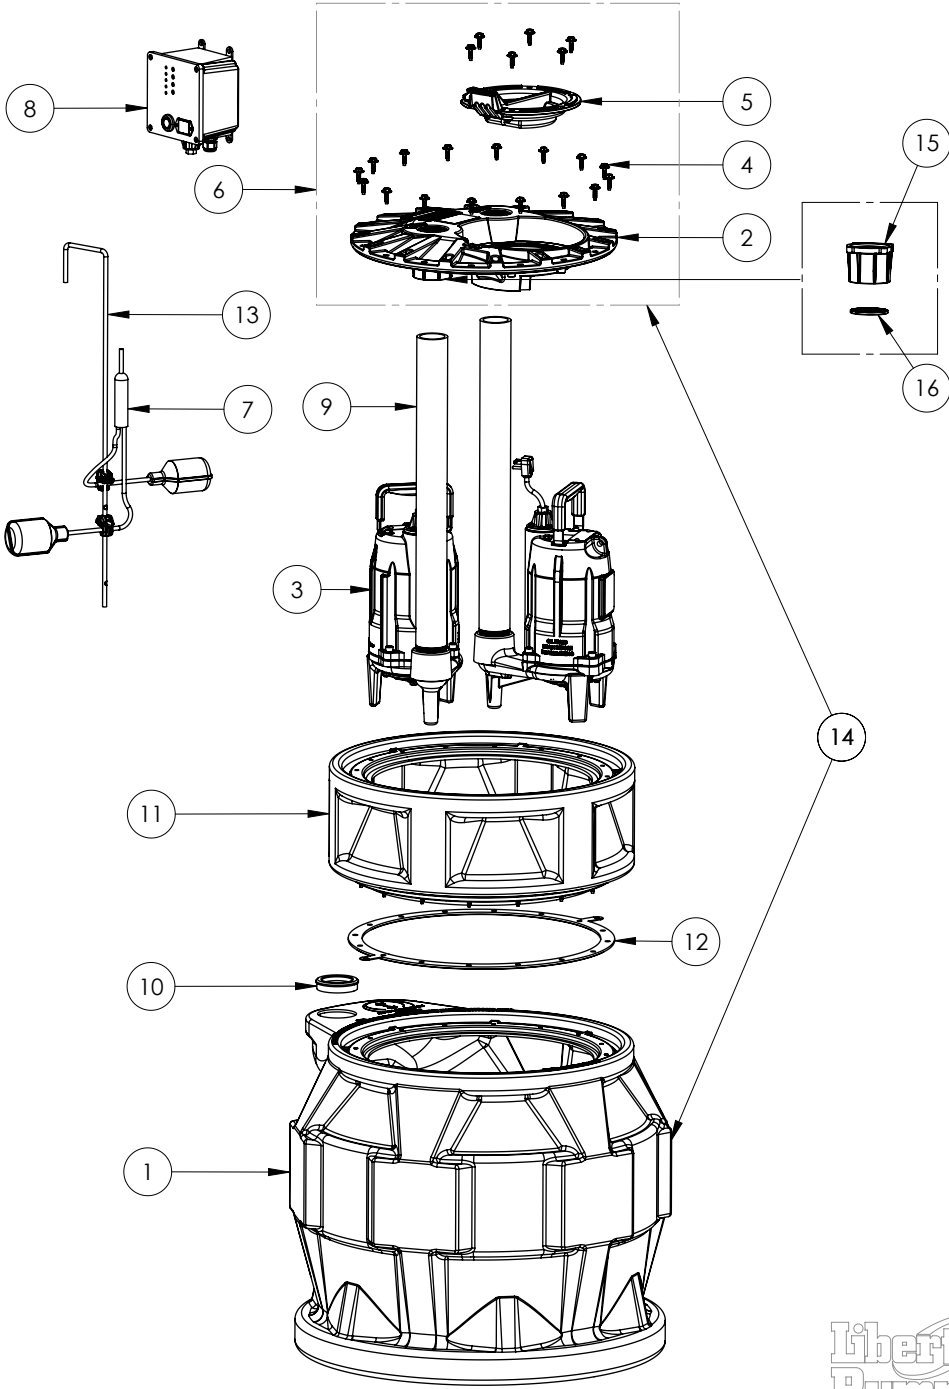

P682X8DXPRG102

ProVore 680

P682X8DXPRG102

#	PART #	DESCRIPTION	QTY	Note
1	K001435	50320B0, DUPLEX TANK 16 BOLT	1	
2	50340B0	2X2 COVER, 16 BOLT	1	
3	PRG102M	PROVORE RESIDENTIAL GRINDER 230V	2	
4	8155000	WASHER HEAD HEX SCREW	22	
5	K001233	INSPECTION COVER, INCLUDES MOUNTING SCREWS (6)	1	
6	K001436	2X2 PRO680 COVER KIT	1	
7	69780A0	PDC CONTROL FLOAT 10'	1	
8	69770B0	PDC-230 DUPLEX CONTROLLER	1	
9	K001290	2" SHC80 PVC PIPE FOR PRO TANK W/ EXTENSION	2	
10	K001014	PIPE SEAL GROMMET 2"	1	
11	X8-D	PRO SERIES EXTENSION KIT, DUPLEX	1	
12	45990A0	GASKET MOLDED 20CVR SOFT	1	
13	K001394	EXTENSION QUICK TREE KIT, ROD AND CLAMPS ONLY	1	
14	K001437	P680 BASIN AND COVER KIT	1	
15	5440000	2" CAP - PRO COVER	1	
16	5441000	2" LIP SEAL	1	