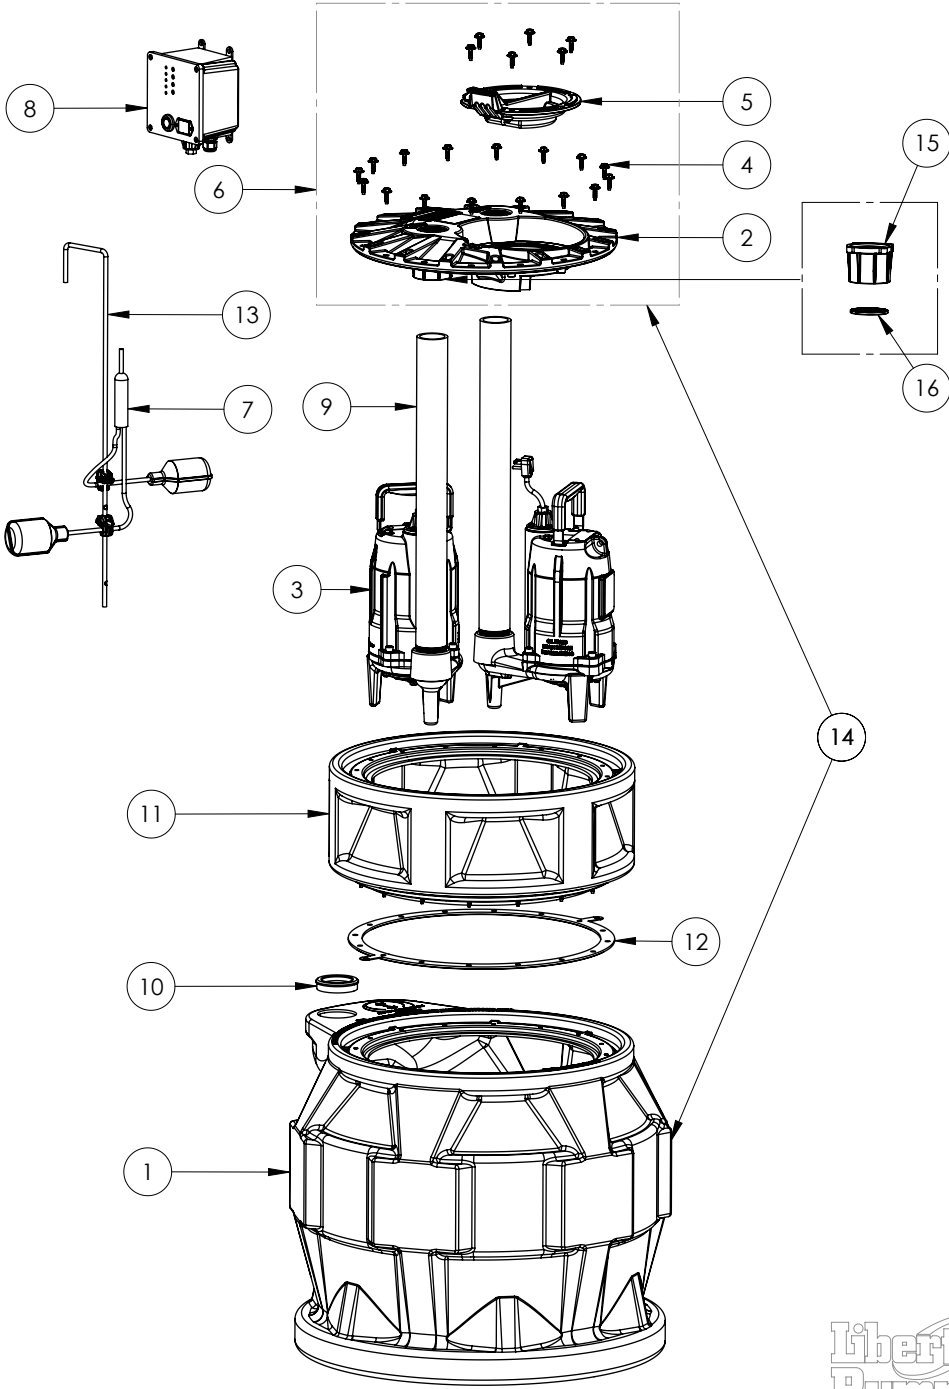

P682X8DXPRG102W-2

ProVore 680**P682X8DXPRG102W-2**

#	PART #	DESCRIPTION	QTY	Note
1	K001435	50320B0, DUPLEX TANK 16 BOLT	1	
2	50340B0	2X2 COVER, 16 BOLT	1	
3	PRG102M-2	PROVORE RESIDENTIAL GRINDER 230V 25'	2	
4	8155000	WASHER HEAD HEX SCREW	22	
5	K001233	INSPECTION COVER, INCLUDES MOUNTING SCREWS (6)	1	
6	K001436	2X2 PRO680 COVER KIT	1	
7	69780B0	PDC CONTROL FLOAT 25'	1	
8	69750B0	PDC-230 DUPLEX CONTROLLER OUTDOOR	1	
9	K001290	2" SHC80 PVC PIPE FOR PRO TANK W/ EXTENSION	2	
10	K001014	PIPE SEAL GROMMET 2"	1	
11	X8-D	PRO SERIES EXTENSION KIT, DUPLEX	1	
12	45990A0	GASKET MOLDED 20CVR SOFT	1	
13	K001394	EXTENSION QUICK TREE KIT, ROD AND CLAMPS ONLY	1	
14	K001437	P680 BASIN AND COVER KIT	1	
15	5440000	2" CAP - PRO COVER	1	
16	5441000	2" LIP SEAL	1	