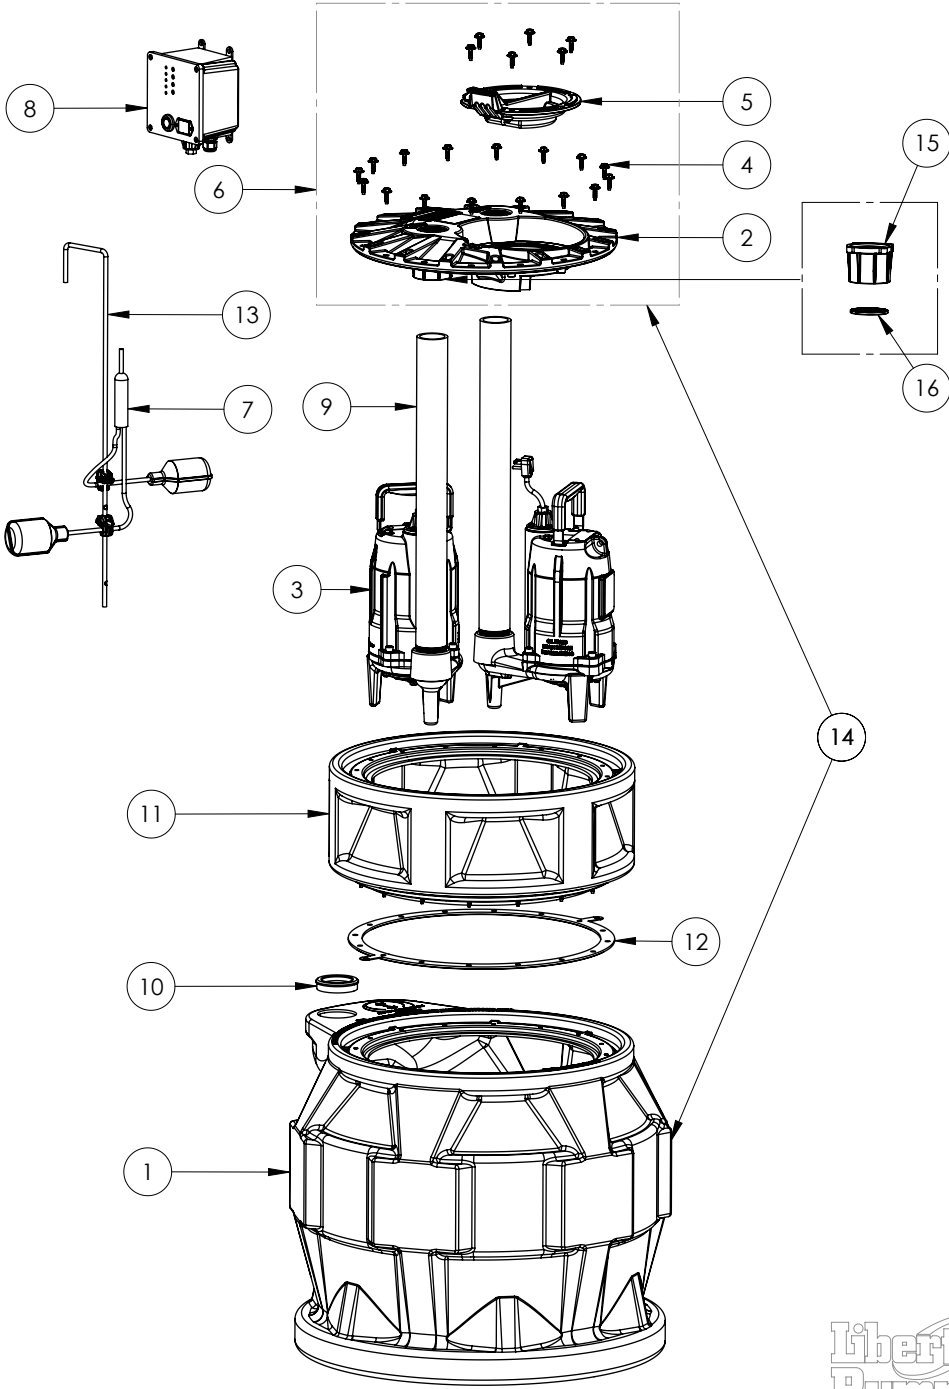

P682X8DXPRG102-2

ProVore 680

P682X8DXPRG102-2

#	PART #	DESCRIPTION	QTY	Note
1	K001435	50320B0, DUPLEX TANK 16 BOLT	1	
2	50340B0	2X2 COVER, 16 BOLT	1	
3	PRG102M-2	PROVORE RESIDENTIAL GRINDER 230V 25'	2	
4	8155000	WASHER HEAD HEX SCREW	22	
5	K001233	INSPECTION COVER, INCLUDES MOUNTING SCREWS (6)	1	
6	K001436	2X2 PRO680 COVER KIT	1	
7	69780B0	PDC CONTROL FLOAT 25'	1	
8	69770B0	PDC-230 DUPLEX CONTROLLER	1	
9	K001290	2" SHC80 PVC PIPE FOR PRO TANK W/ EXTENSION	2	
10	K001014	PIPE SEAL GROMMET 2"	1	
11	X8-D	PRO SERIES EXTENSION KIT, DUPLEX	1	
12	45990A0	GASKET MOLDED 20CVR SOFT	1	
13	K001394	EXTENSION QUICK TREE KIT, ROD AND CLAMPS ONLY	1	
14	K001437	P680 BASIN AND COVER KIT	1	
15	5440000	2" CAP - PRO COVER	1	
16	5441000	2" LIP SEAL	1	