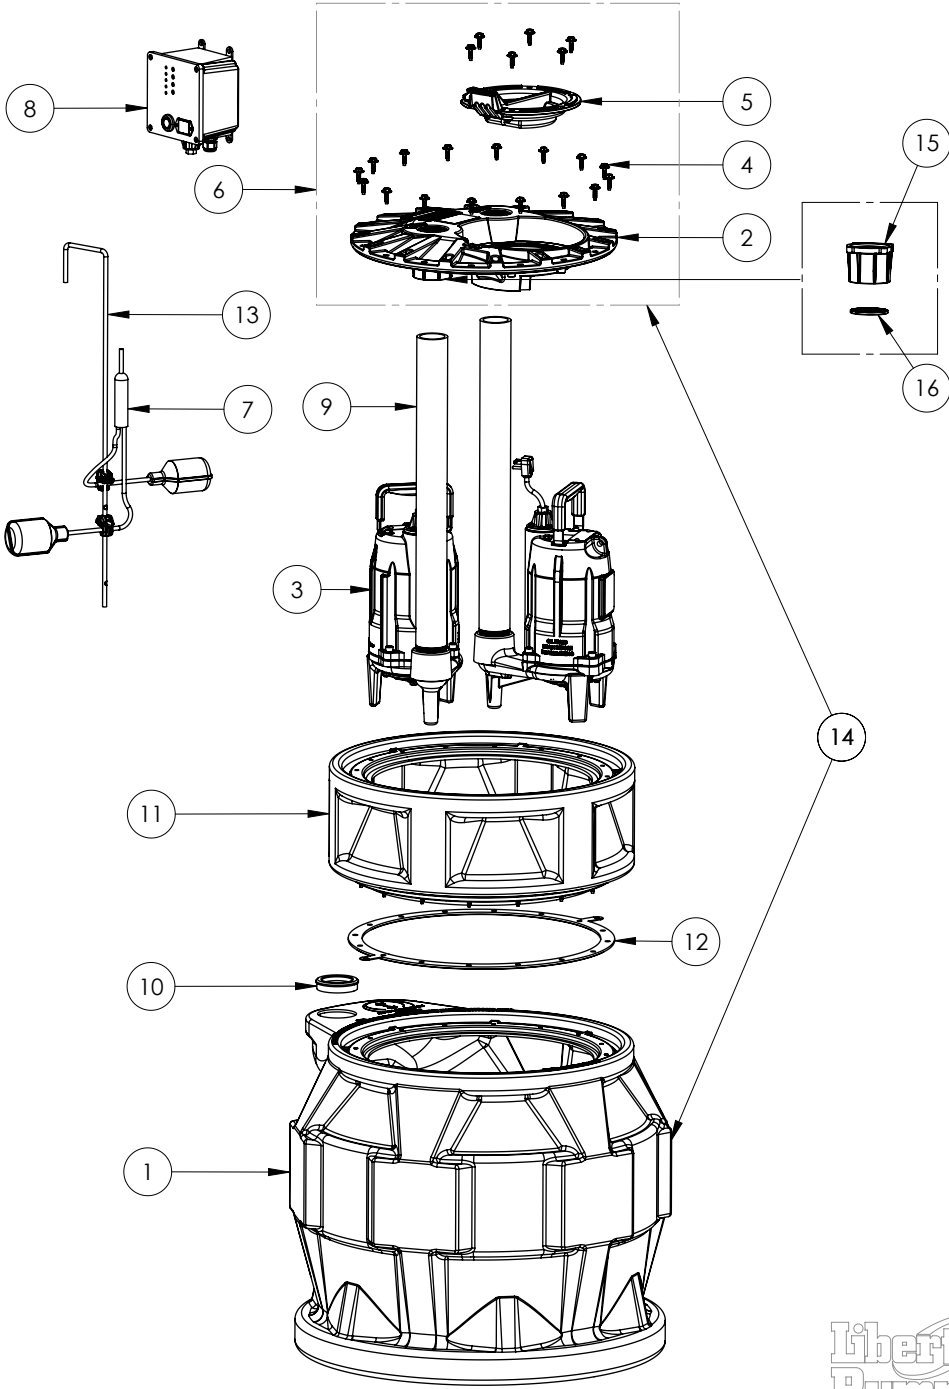

P682X8DXPRG101

**ProVore 680****P682X8DXPRG101**

<b>#</b>	<b>PART #</b>	<b>DESCRIPTION</b>	<b>QTY</b>	<b>Note</b>
1	K001435	50320B0, DUPLEX TANK 16 BOLT	1	
2	50340B0	2X2 COVER, 16 BOLT	1	
3	PRG101M	PROVORE RESIDENTIAL GRINDER 115V	2	
4	8155000	WASHER HEAD HEX SCREW	22	
5	K001233	INSPECTION COVER, INCLUDES MOUNTING SCREWS (6)	1	
6	K001436	2X2 PRO680 COVER KIT	1	
7	69780A0	PDC CONTROL FLOAT 10'	1	
8	69770A0	PDC-115 DUPLEX CONTROLLER	1	
9	K001290	2" SHC80 PVC PIPE FOR PRO TANK W/ EXTENSION	2	
10	K001014	PIPE SEAL GROMMET 2"	1	
11	X8-D	PRO SERIES EXTENSION KIT, DUPLEX	1	
12	45990A0	GASKET MOLDED 20CVR SOFT	1	
13	K001394	EXTENSION QUICK TREE KIT, ROD AND CLAMPS ONLY	1	
14	K001437	P680 BASIN AND COVER KIT	1	
15	5440000	2" CAP - PRO COVER	1	
16	5441000	2" LIP SEAL	1	

---

**P682X8DXPRG101**

P682X8DXPRG101

PAGE