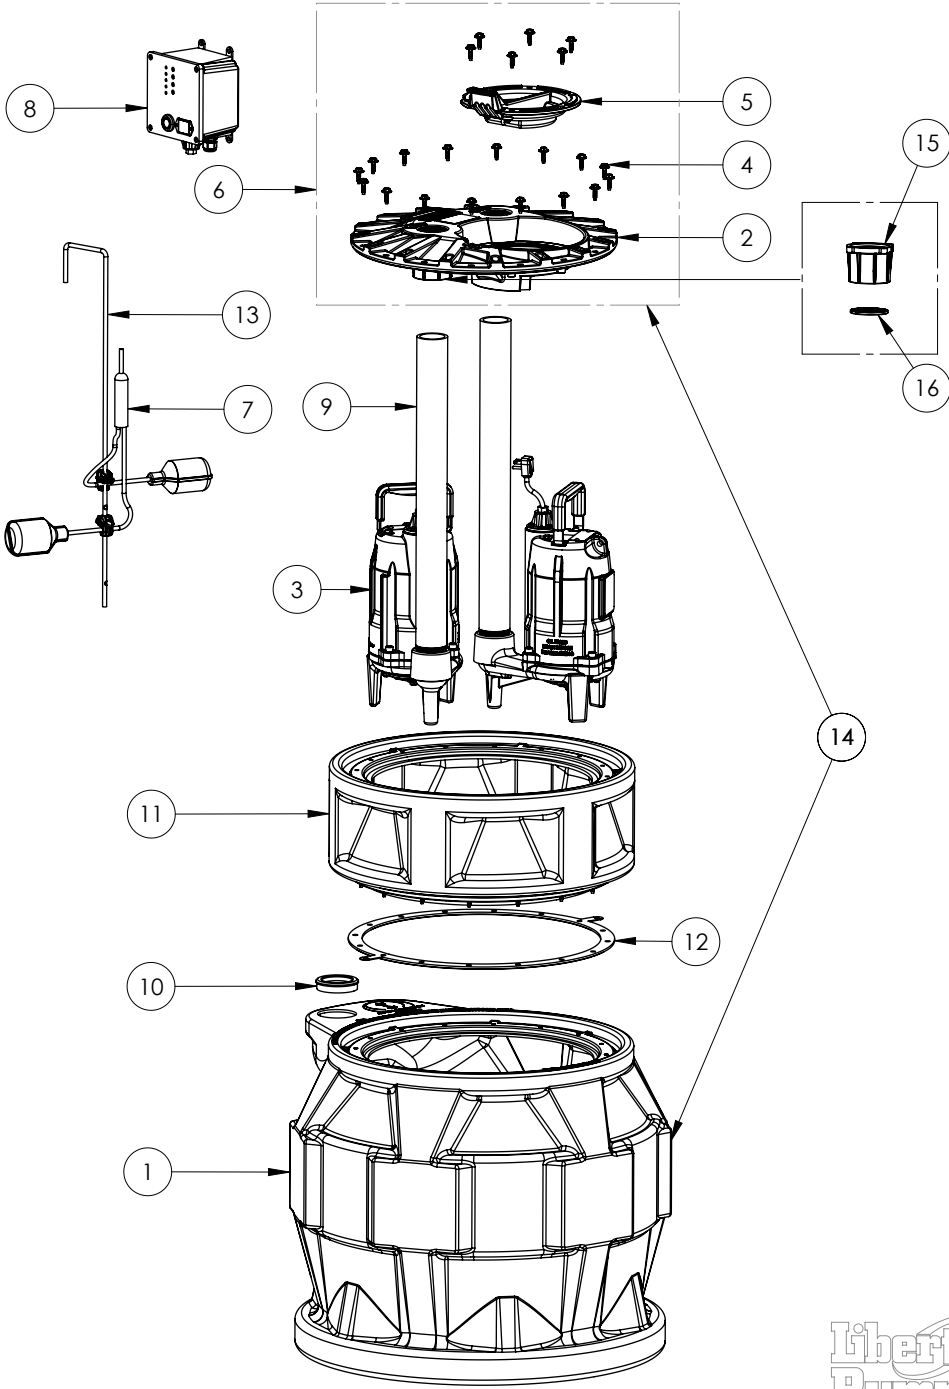

P682X8DXPRG101W-2

ProVore 680**P682X8DXPRG101W-2**

#	PART #	DESCRIPTION	QTY	Note
1	K001435	50320B0, DUPLEX TANK 16 BOLT	1	
2	50340B0	2X2 COVER, 16 BOLT	1	
3	PRG101M-2	PROVORE RESIDENTIAL GRINDER 115V 25'	2	
4	8155000	WASHER HEAD HEX SCREW	22	
5	K001233	INSPECTION COVER, INCLUDES MOUNTING SCREWS (6)	1	
6	K001436	2X2 PRO680 COVER KIT	1	
7	69780B0	PDC CONTROL FLOAT 25'	1	
8	69750A0	PDC-115 DUPLEX CONTROLLER OUTDOOR	1	
9	K001290	2" SHC80 PVC PIPE FOR PRO TANK W/ EXTENSION	2	
10	K001014	PIPE SEAL GROMMET 2"	1	
11	X8-D	PRO SERIES EXTENSION KIT, DUPLEX	1	
12	45990A0	GASKET MOLDED 20CVR SOFT	1	
13	K001394	EXTENSION QUICK TREE KIT, ROD AND CLAMPS ONLY	1	
14	K001437	P680 BASIN AND COVER KIT	1	
15	5440000	2" CAP - PRO COVER	1	
16	5441000	2" LIP SEAL	1	

P682X8DXPRG101W-2

P682X8DXPRG101-2W

PAGE