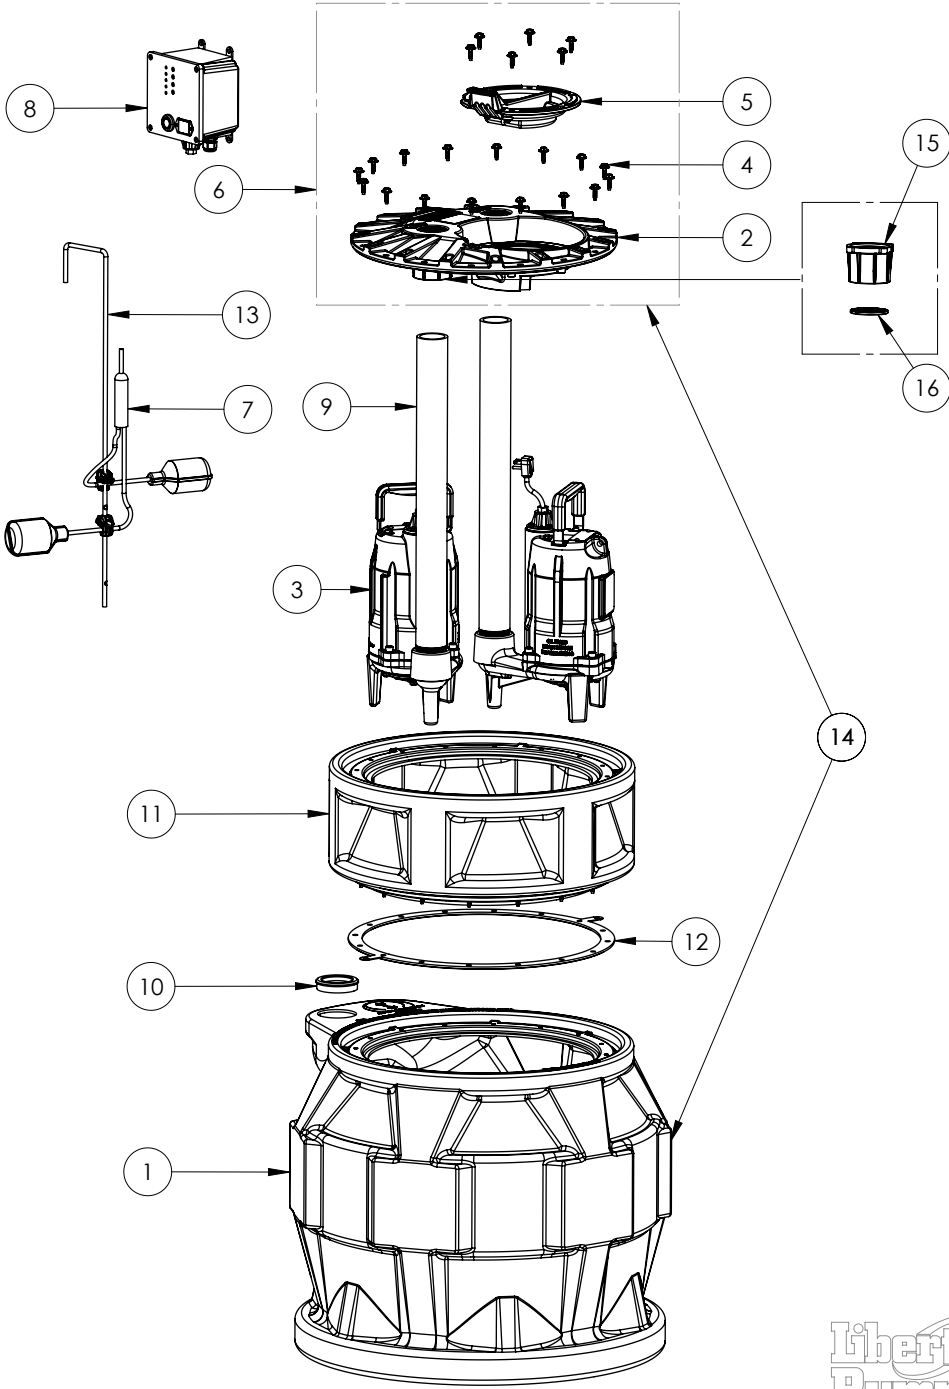

P682X8DXPRG101-2

ProVore 680

P682X8DXPRG101-2

#	PART #	DESCRIPTION	QTY	Note
1	K001435	50320B0, DUPLEX TANK 16 BOLT	1	
2	50340B0	2X2 COVER, 16 BOLT	1	
3	PRG101M-2	PROVORE RESIDENTIAL GRINDER 115V 25'	2	
4	8155000	WASHER HEAD HEX SCREW	22	
5	K001233	INSPECTION COVER, INCLUDES MOUNTING SCREWS (6)	1	
6	K001436	2X2 PRO680 COVER KIT	1	
7	69780B0	PDC CONTROL FLOAT 25'	1	
8	69770A0	PDC-115 DUPLEX CONTROLLER	1	
9	K001290	2" SHC80 PVC PIPE FOR PRO TANK W/ EXTENSION	2	
10	K001014	PIPE SEAL GROMMET 2"	1	
11	X8-D	PRO SERIES EXTENSION KIT, DUPLEX	1	
12	45990A0	GASKET MOLDED 20CVR SOFT	1	
13	K001394	EXTENSION QUICK TREE KIT, ROD AND CLAMPS ONLY	1	
14	K001437	P680 BASIN AND COVER KIT	1	
15	5440000	2" CAP - PRO COVER	1	
16	5441000	2" LIP SEAL	1	