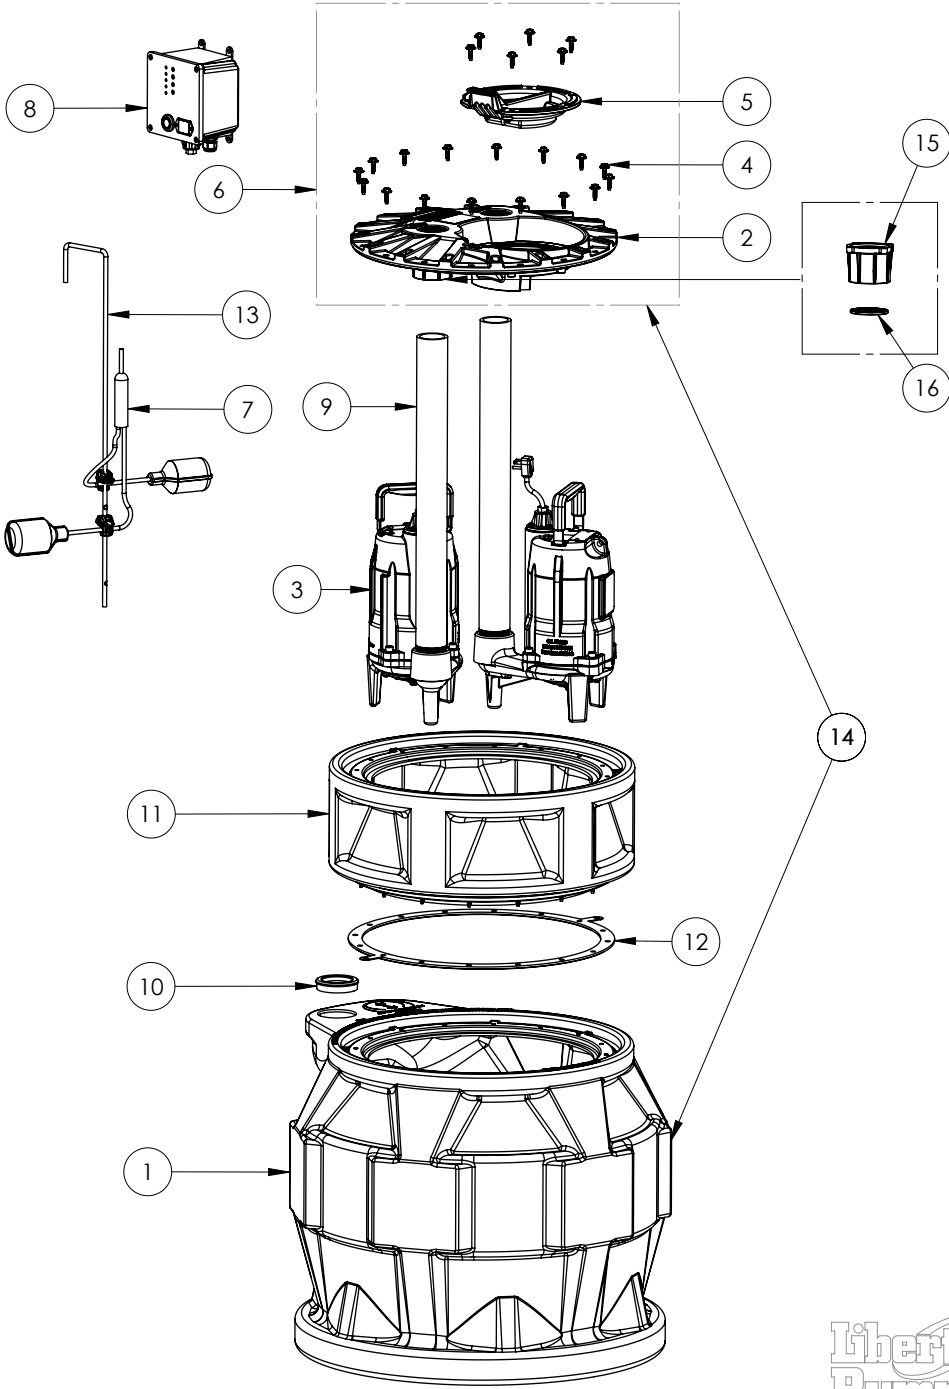

P682X8DXPRG101W

ProVore 680

P682X8DXPRG101W

#	PART #	DESCRIPTION	QTY	Note
1	K001435	50320B0, DUPLEX TANK 16 BOLT	1	
2	50340B0	2X2 COVER, 16 BOLT	1	
3	PRG101M	PROVORE RESIDENTIAL GRINDER 115V	2	
4	8155000	WASHER HEAD HEX SCREW	22	
5	K001233	INSPECTION COVER, INCLUDES MOUNTING SCREWS (6)	1	
6	K001436	2X2 PRO680 COVER KIT	1	
7	69780A0	PDC CONTROL FLOAT 10'	1	
8	69750A0	PDC-115 DUPLEX CONTROLLER OUTDOOR	1	
9	K001290	2" SHC80 PVC PIPE FOR PRO TANK W/ EXTENSION	2	
10	K001014	PIPE SEAL GROMMET 2"	1	
11	X8-D	PRO SERIES EXTENSION KIT, DUPLEX	1	
12	45990A0	GASKET MOLDED 20CVR SOFT	1	
13	K001394	EXTENSION QUICK TREE KIT, ROD AND CLAMPS ONLY	1	
14	K001437	P680 BASIN AND COVER KIT	1	
15	5440000	2" CAP - PRO COVER	1	
16	5441000	2" LIP SEAL	1	