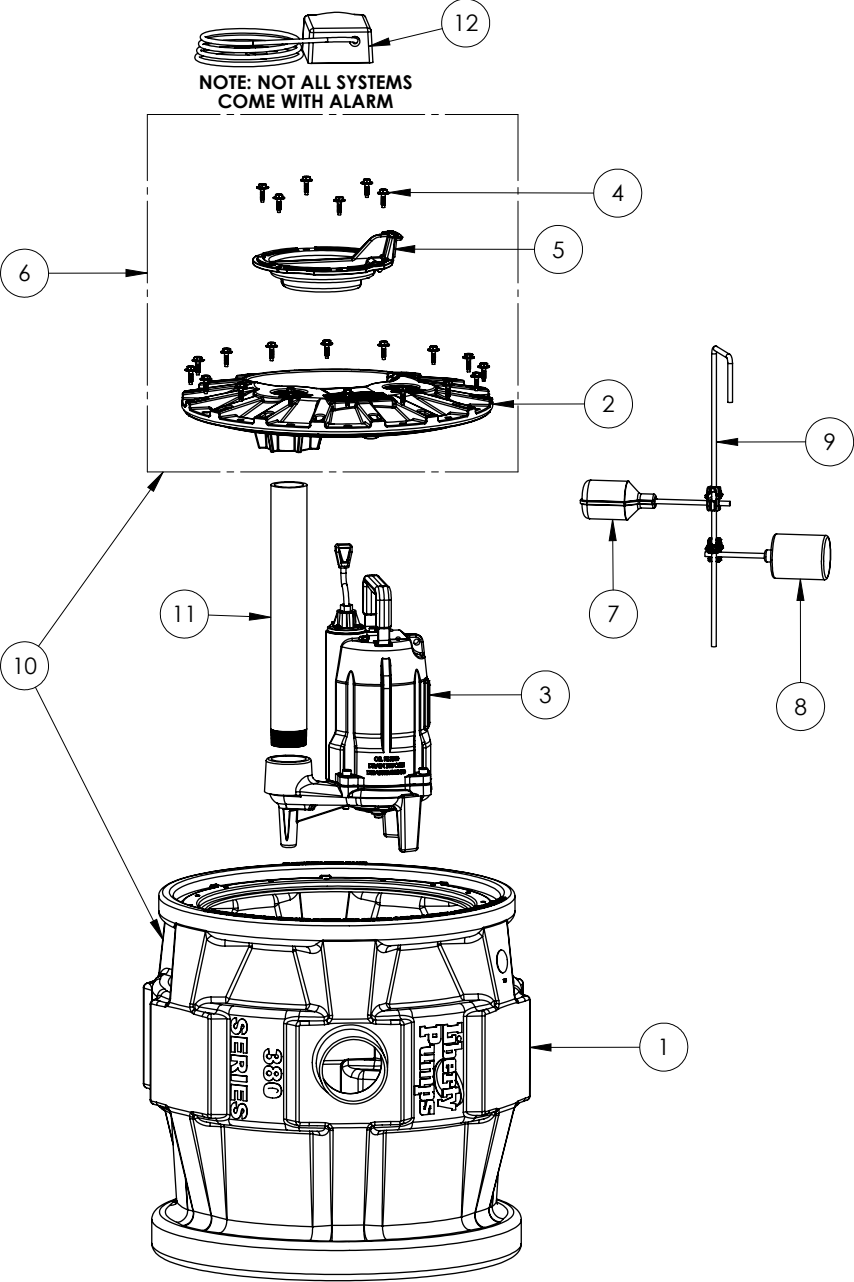

P382XPRG102 (B10)

**ProVore 380**

**P382XPRG102 (B10)**

#	PART #	DESCRIPTION	QTY	Note
1	K001133	380XL TANK 16 BOLTS	1	
2	50340B0	2X2 COVER, 16 BOLT	1	
3	SEE NOTE FOR PUMP MODEL #	LIBERTY PUMP	1	[1]
4	8155000	WASHER HEAD HEX SCREW	22	
5	K001233	INSPECTION COVER, INCLUDES MOUNTING SCREWS (6)	1	
6	K001127	2X2 COVER ASSEMBLY, 16 BOLT, PVC	1	
7	Pro Series Alarm switch (B10)	REPLACEMENT SWITCH BASED ON SYSTEM LABEL	1	[2]
8	SEE NOTE FOR PUMP SWITCH	PUMP SWITCH ONLY	1	[3]
9	K001123	QUICKTREE KIT, ROD & CLAMPS ONLY	1	
10	K001137	P382XL TANK AND COVER	1	
11	K001399	PRO SERIES PIPE KIT 2" SCH80 X17.50"	1	
12	SEE NOTE FOR ALARM	ALARM ONLY		[4]
13	K001019	61140A0 PUMP SWITCH, 10' 230V, INCLUDES MOUNTING HARDWARE	1	
14	K001431	61140B0 PUMP SWITCH, 25' 230V	1	
15	K001134	FLOAT SWITCH, 20FT CORD, INCLUDES 1 SWITCH PER KIT	1	
16	K001415	60050D0 SWITCH, 10' PILOT DUTY PIGTAIL	1	

**PART NOTES:**

[1] - Part requires factory authorized service. Contact Liberty Pumps at 1-800-543-2550

**\*\*NOTE\*\***

Select PROSERIES Pump below to show sewage pump assembly parts

ex: P382XPRG102/A2

PRG102

PRG102-2

[2] - **\*\*NOTE\*\***

ALARM SWITCH KITS

For /A2 Suffix of model number use Part No. K001134

For /A21 Suffix of model number use Part No. K001415

For /A2W Suffix of model number use Part No. K001134

[3] - Part requires factory authorized service. Contact Liberty Pumps at 1-800-543-2550

**\*\*NOTE\*\***

Switch Kits:

for pump PRG101: K001054

for pump PRG101-2: K001144

P382XPRG102 (B10)

- [4] - ALARM PRO SERIES
  - FORA2 SUFFIX OF MODEL
  - NUMBER: USE PART NO 6225000
  - FORA2W SUFFIX OF MODEL
  - NUMBER: USE PART NO 6226000
  - FORA21 SUFFIX OF MODE
  - NUMBER: USE PART NO 6242000
  - Part requires factory authorized service. Contact Liberty Pumps at 1-800-543-2550