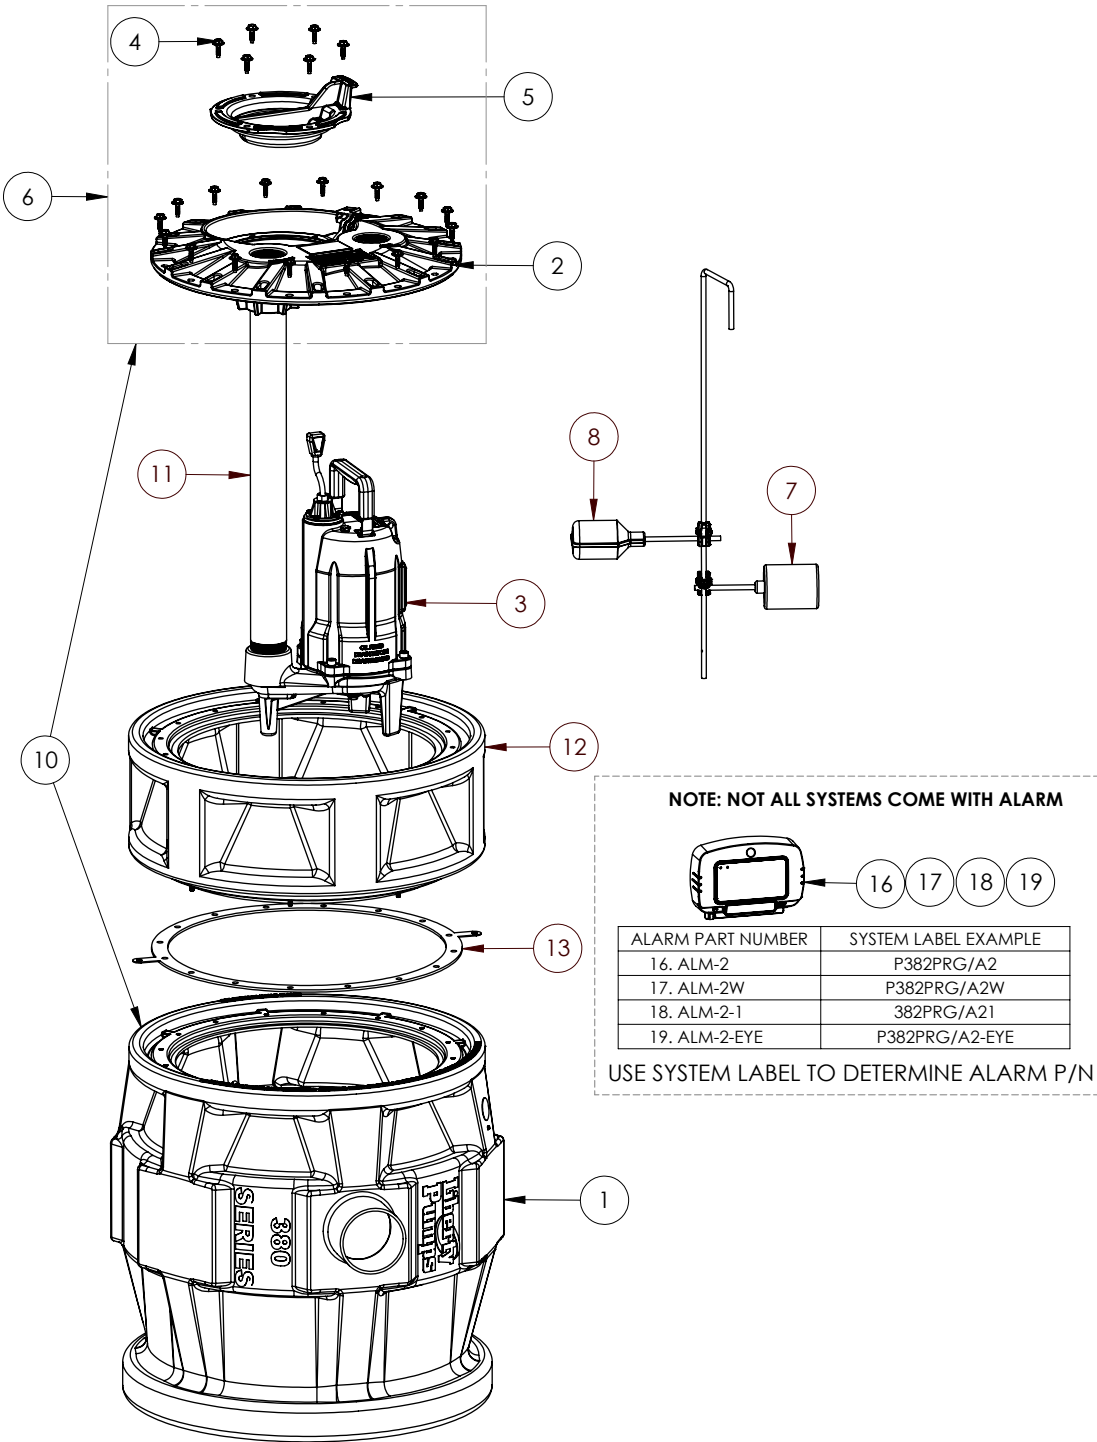

P382X8XPRG102 (B94)

P382X8XPRG102 (B94)

#	PART #	DESCRIPTION	QTY	Note
1	K001133	380XL TANK 16 BOLTS	1	
2	50340B0	2X2 COVER, 16 BOLT	1	
3	SEE NOTE FOR PUMP MODEL #	LIBERTY PUMP	1	[1]
4	8155000	WASHER HEAD HEX SCREW	22	
5	K001233	INSPECTION COVER, INCLUDES MOUNTING SCREWS (6)	1	
6	K001127	2X2 COVER ASSEMBLY, 16 BOLT, PVC	1	
7	Pro Series Alarm switch (B94)	REPLACEMENT SWITCH BASED ON SYSTEM LABEL	1	[2]
8	SEE NOTE FOR PUMP SWITCH	PUMP SWITCH ONLY	1	[3]
9	K001394	EXTENSION QUICK TREE KIT, ROD AND CLAMPS ONLY	1	
10	K001137	P382XL TANK AND COVER	1	
11	40650D0	2" PVC SCH80 25.375" LONG	1	
12	X8	EXTENSION KIT, INCLUDES EXT BASIN,PIPE, BOLTS AND QUICK TREE SUPPORT	1	[4]
13	45990A0	GASKET MOLDED 20CVR SOFT	1	
16	ALM-2	ALARM 115V SWT-ACTV 20'	1	
17	ALM-2W	115V ALARM, WEATHERPROOF	1	
18	ALM-2-1	ALARM 115V 10FT CORD	1	
19	ALM-2-EYE	ALARM 115V SWT-ACTV 20' NIGHTEYE	1	
20	K001134	FLOAT SWITCH, 20FT CORD, INCLUDES 1 SWITCH PER KIT	1	
21	K001566	KIT, SWITCH PILOT DUTY, 10' 3-PIN	1	
22	K001569	KIT, SWITCH PILOT DUTY, 20' 3-PIN	1	

For /A2-EYE Suffix of model number use Part No. K001569

P382X8XPRG102 (B94)

- [3] - Part requires factory authorized service. Contact Liberty Pumps at 1-800-543-2550

**\*\*NOTE\*\***

Switch Kits:

for pump PRG101: K001054