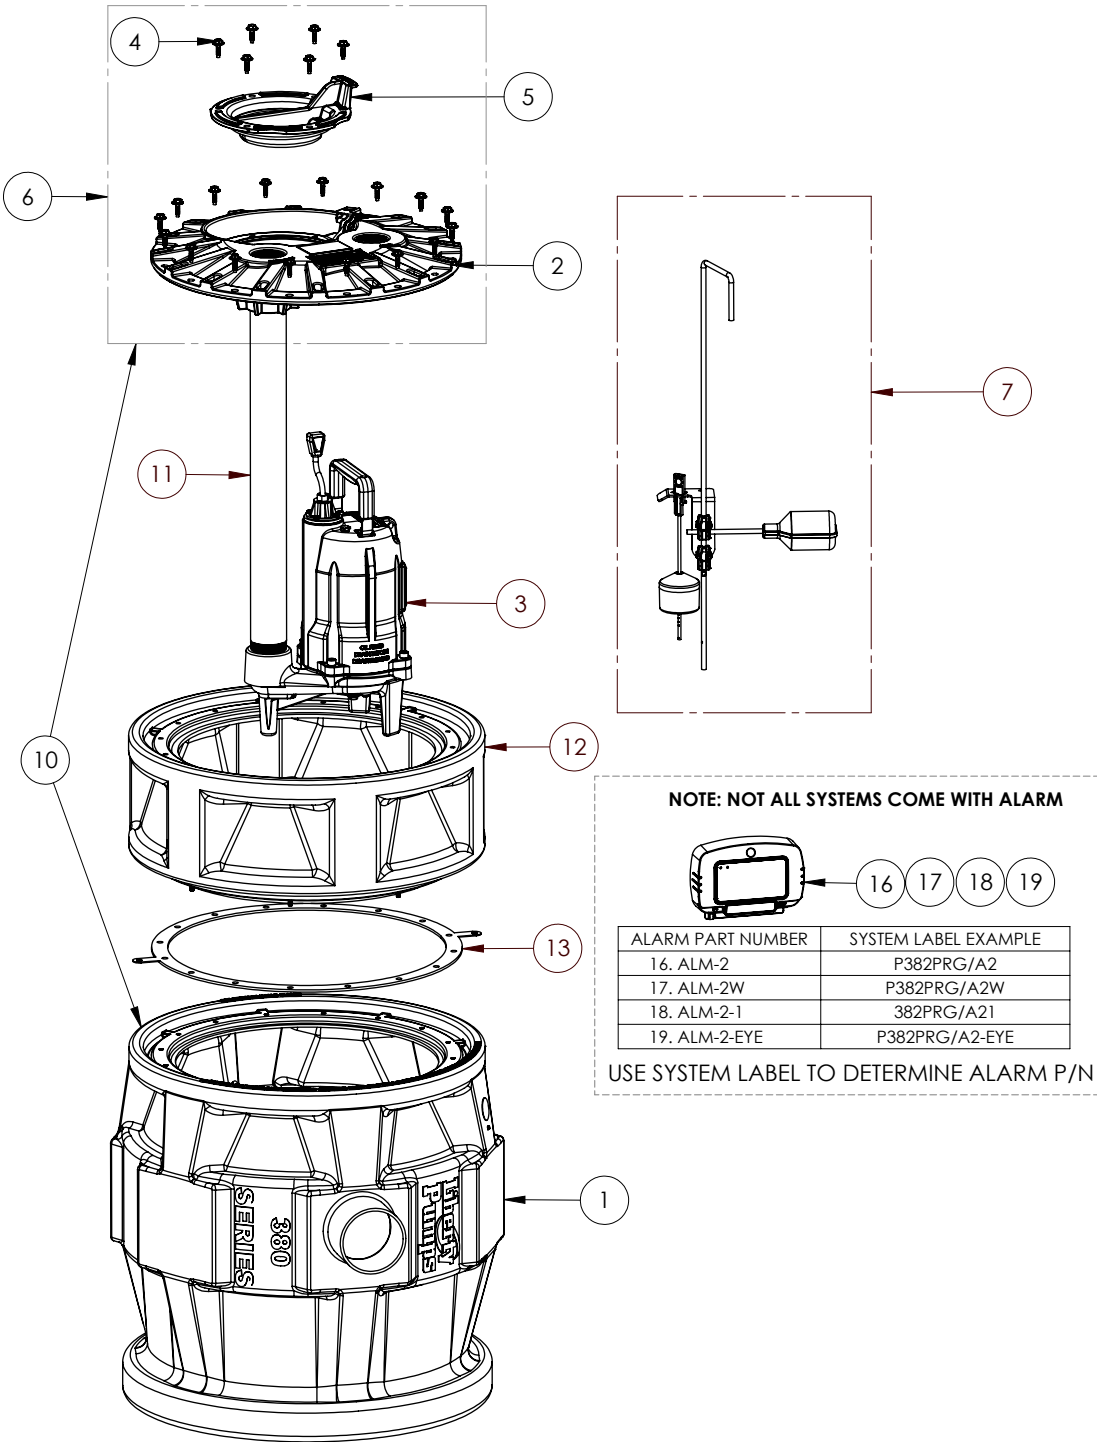

P382X8XPRG101V (B94)

ProVore 380

P382X8XPRG101V (B94)

#	PART #	DESCRIPTION	QTY	Note
1	K001133	380XL TANK 16 BOLTS	1	
2	50340B0	2X2 COVER, 16 BOLT	1	
3	SEE NOTE FOR PUMP MODEL #	LIBERTY PUMP	1	[1]
4	8155000	WASHER HEAD HEX SCREW	1	
5	K001233	INSPECTION COVER, INCLUDES MOUNTING SCREWS (6)	1	
6	K001127	2X2 COVER ASSEMBLY, 16 BOLT, PVC	1	
7	49920B0	FLOAT SUPPORT 380 X8 10' VERT ALM FLT	1	
8	K001137	P382XL TANK AND COVER	1	
9	40650D0	2" PVC SCH80 25.375" LONG	1	
10	X8	EXTENSION KIT, INCLUDES EXT BASIN,PIPE, BOLTS AND QUICK TREE SUPPORT	1	[2]
11	45990A0	GASKET MOLDED 20CVR SOFT	1	
13	K001415	60050D0 SWITCH, 10' PILOT DUTY PIGTAIL	1	
16	ALM-2	ALARM 115V SWT-ACTV 20'	1	
17	ALM-2W	115V ALARM, WEATHERPROOF	1	
18	ALM-2-1	ALARM 115V 10FT CORD	1	
19	ALM-2-EYE	ALARM 115V SWT-ACTV 20' NIGHTEYE	1	
20	K001134	FLOAT SWITCH, 20FT CORD, INCLUDES 1 SWITCH PER KIT	1	
21	K001566	KIT, SWITCH PILOT DUTY, 10' 3-PIN	1	
22	K001569	KIT, SWITCH PILOT DUTY, 20' 3-PIN	1	

**PART NOTES:**

[1] - Part requires factory authorized service. Contact Liberty Pumps at 1-800-543-2550

**\*\*NOTE\*\***

Select PROSERIES Pump below to show sewage pump assembly parts

ex: P382X8XPRG101V/A2