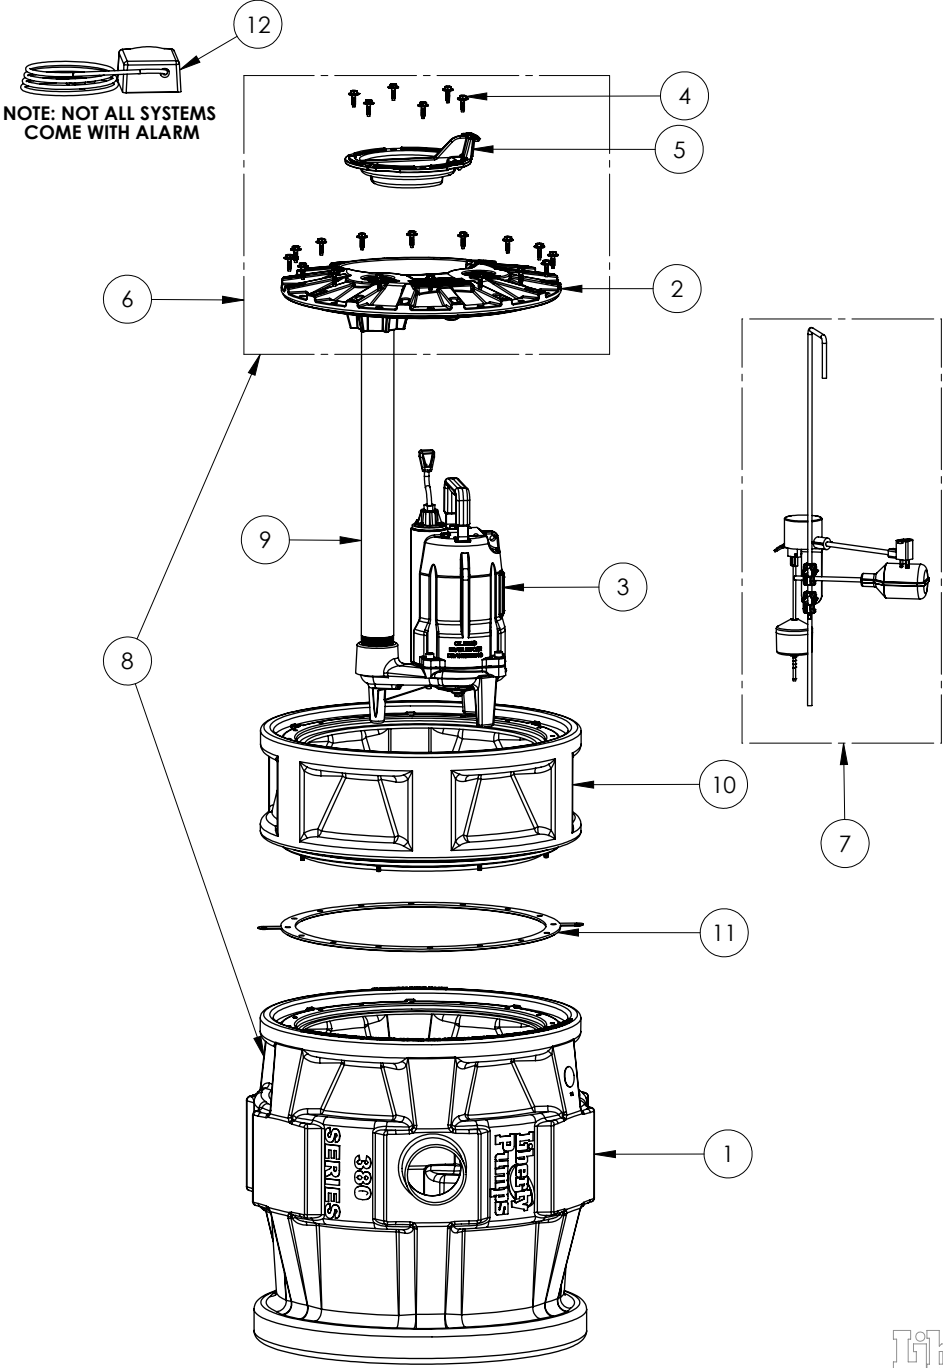

P382X8XPRG101V (B10)

ProVore 380

P382X8XPRG101V (B10)

#	PART #	DESCRIPTION	QTY	Note
1	K001133	380XL TANK 16 BOLTS	1	
2	50340B0	2X2 COVER, 16 BOLT	1	
3	SEE NOTE FOR PUMP MODEL #	LIBERTY PUMP	1	[1]
4	8155000	WASHER HEAD HEX SCREW	1	
5	K001233	INSPECTION COVER, INCLUDES MOUNTING SCREWS (6)	1	
6	K001127	2X2 COVER ASSEMBLY, 16 BOLT, PVC	1	
7	49920B0	FLOAT SUPPORT 380 X8 10' VERT ALM FLT	1	
8	K001137	P382XL TANK AND COVER	1	
9	40650D0	2" PVC SCH80 25.375" LONG	1	
10	X8	EXTENSION KIT, INCLUDES EXT BASIN,PIPE, BOLTS AND QUICK TREE SUPPORT	1	[2]
11	45990A0	GASKET MOLDED 20CVR SOFT	1	
12	SEE NOTE FOR ALARM	ALARM ONLY	1	[3]
13	K001415	60050D0 SWITCH, 10' PILOT DUTY PIGTAIL	1	

PART NOTES:

[1] - Part requires factory authorized service. Contact Liberty Pumps at 1-800-543-2550

****NOTE****

Select PROSERIES Pump below to show sewage pump assembly parts

ex: P382X8XPRG101V/A2

PRG101

[2] - To view PROSERIES X8 EXTENSION KIT click here

[3] - ALARM PRO SERIES

FORA2 SUFFIX OF MODEL

NUMBER: USE PART NO 6225000

FORA2W SUFFIX OF MODEL

NUMBER: USE PART NO 6226000

FORA21 SUFFIX OF MODE

NUMBER: USE PART NO 6242000

Part requires factory authorized service. Contact Liberty Pumps at 1-800-543-2550