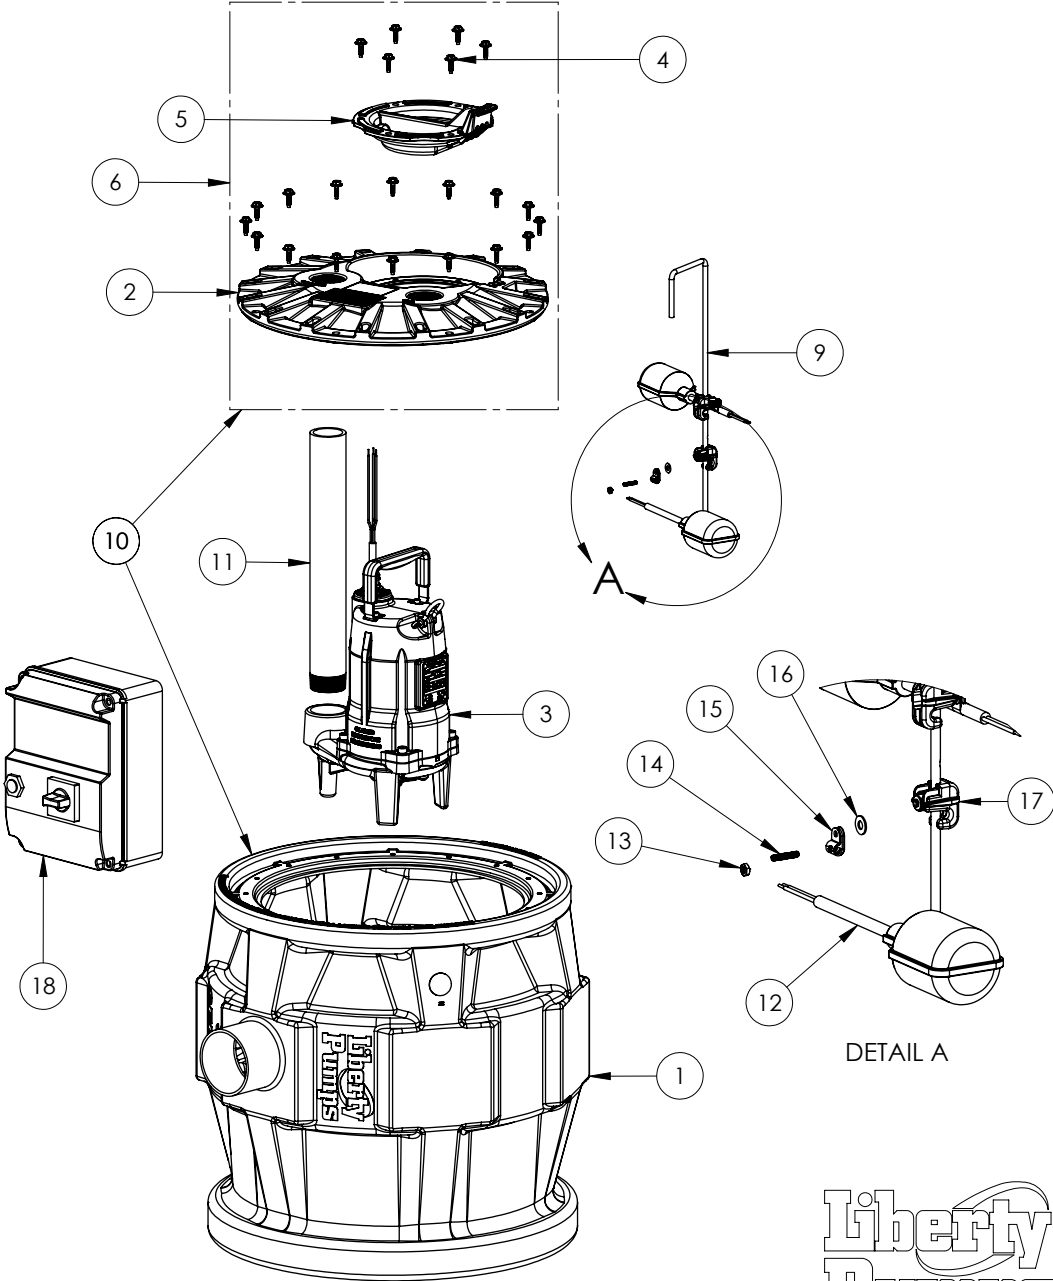

P382XPRG102-3E (B84)

ProVore 380**P382XPRG102-3E (B84)**

#	PART #	DESCRIPTION	QTY	Note
1	K001133	380XL TANK 16 BOLTS	1	
2	50340B0	2X2 COVER, 16 BOLT	1	
3	PRG102M-3E	PROVORE RESIDENTIAL GRINDER, 230V, 10M, CE	1	
4	8155000	WASHER HEAD HEX SCREW	22	
5	K001233	INSPECTION COVER, INCLUDES MOUNTING SCREWS (6)	1	
6	K001127	2X2 COVER ASSEMBLY, 16 BOLT, PVC	1	
9	K001123	QUICKTREE KIT, ROD & CLAMPS ONLY	1	
10	K001137	P382XL TANK AND COVER	1	
11	K001399	PRO SERIES PIPE KIT 2" SCH80 X17.50"	1	
12	20130A0	FLOAT, CE W/A 10m SERVICE DUTY	1	
13	8002000	#10-24 STAINLESS STEEL HEX	1	
14	6455000	SET SCREW, 18-8 SS, CUP POINT, #10-24 X 1"	2	
15	8014200	CABLE CLAMP	2	
16	3438000	FLAT WASHER, 1/4", 18-8 SS	2	
17	5045000	FLOAT SUPPORT CLAMP 10-24	2	
18	K001593	KIT, REPLACEMENT PANEL FOR P382XPRG102-3E	1	