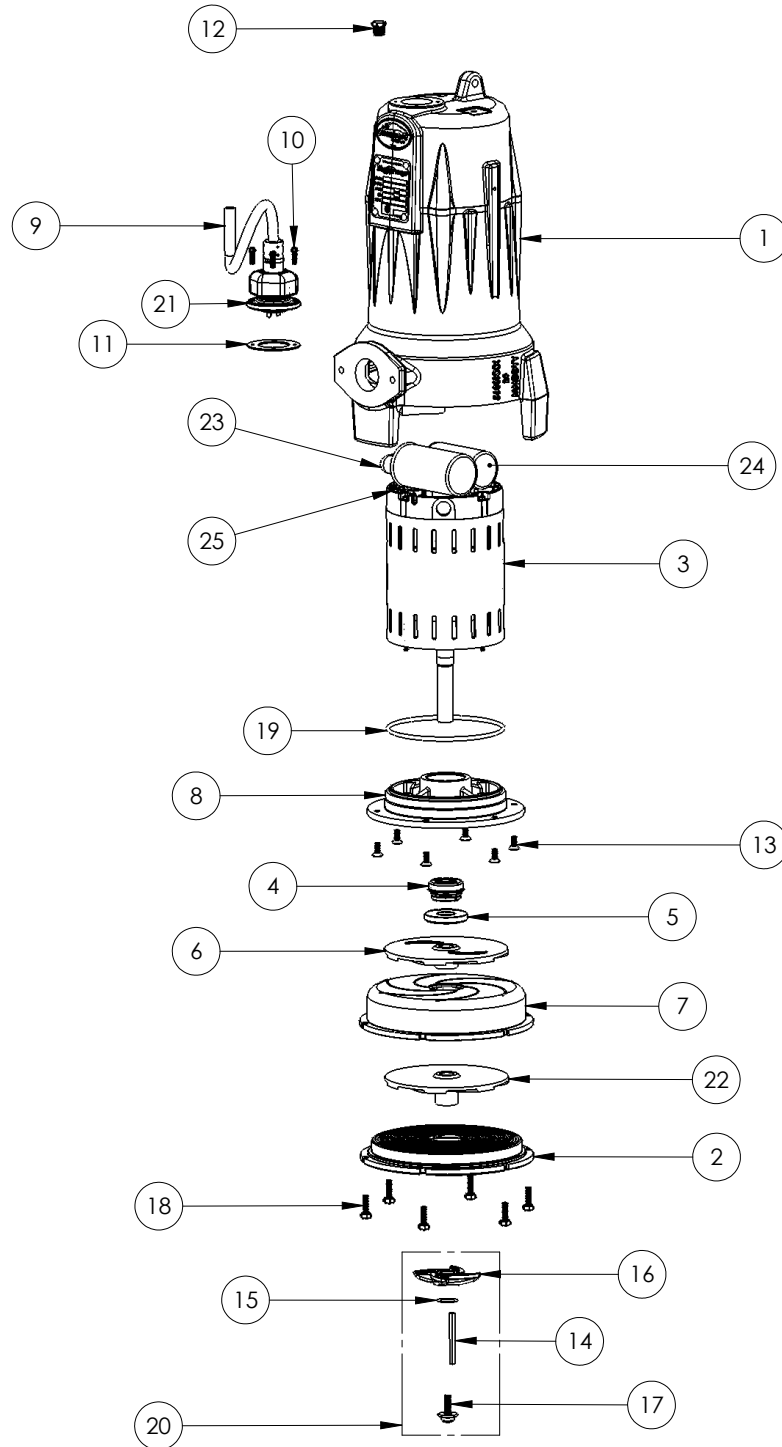

LSGX202-REP (B91)

LSGX202-REP

LSGX202-REP (B91)

#	PART #	DESCRIPTION	QTY	Note
1	573300R	OMNIVORE HOUSING, 2 STAGE	1	
2	K001395	CUTTER PLATE	1	
3	5734000	MOTOR 230V 1PH	1	[1]
4	5633000	3/4" UNITIZED SHAFT SEAL	1	[1]
5	5618000	DOUBLE LIP SEAL	1	[1]
6	46600A0	TOP IMPELLER	1	
7	5380000	CROSSOVER	1	
8	5851000	MOTOR PLATE	1	
9	56880B0	POWER CORD ASSEMBLY, 230V 1 PH	1	
10	8064000	#8-32 x 5/8 HEX WASHER HEAD SCREW	4	
11	5060000	CORD PLATE GASKET	1	
12	50710A0	PIPE PLUG, 1/4" HEX HD BRASS NPTF	1	
13	8018000	1/4-20 x 5/8 SLOTTED FLAT HEAD BOLT	6	
14	56350B0	KEY	1	
15	K001445	ROTARY CUTTER SHIM KIT	1	
16	5616900	ROTARY CUTTER	1	
17	56360B0	FLANGED IMPELLER BOLT, M8 THREAD	1	
18	8024000	1/4-20x7/8" HEX HEAD SS BOLT	6	
19	5617000	O-RING	1	
20	K001139	ROTARY CUTTER KIT	1	[2]
21	K001216	5619000, CORDPLATE	1	
22	46600B0	BOTTOM IMPELLER, STAINLESS STEEL	1	
23	K001228	RUN CAPACITOR	1	
24	K001227	START CAPACITOR	1	
25	K001229	START SWITCH	1	

PART NOTES:

- [1] - Part requires factory authorized service. Contact Liberty Pumps at 1-800-543-2550
- [2] - ForLSG GrinderCutter Replacment Instructions see LSG Grinder Cutter Replacement