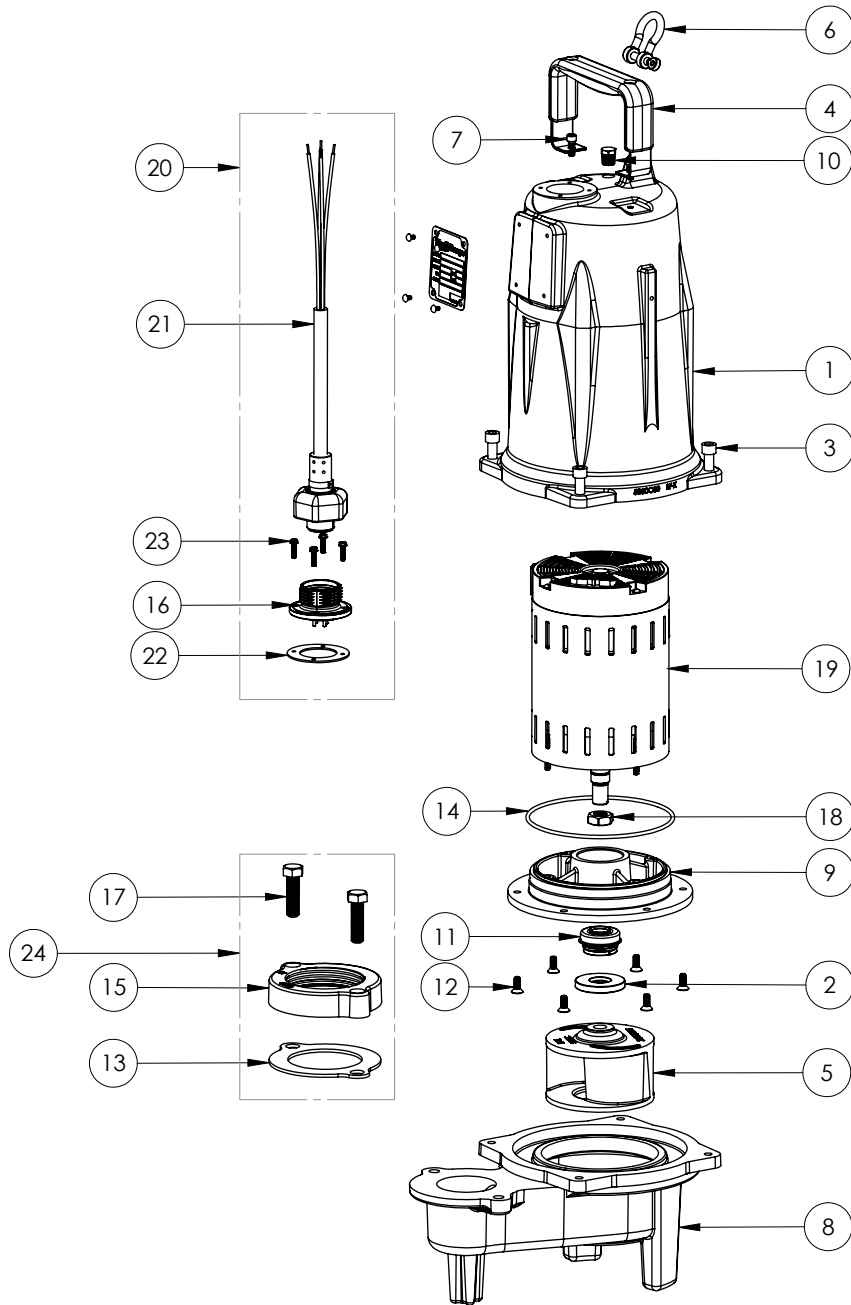

LEH204M3 (B67)

LEH204M3**LEH204M3 (B67)**

#	PART #	DESCRIPTION	QTY	Note
1	5850000	MOTOR COVER	1	
2	5618000	DOUBLE LIP SEAL	1	[1]
3	5862000	BOLT, 3/8-16X1 SHCS SS	4	
4	5613000	HANDLE	1	
5	K001324	IMPELLER, CAST IRON, INCLUDES 5887000	1	
6	5611000	SHACKLE	1	
7	8103000	SCREW 1/4-20x5/8" HX SKT SS	2	
8	58730BR	LEH200 SERIES VOLUTE	1	
9	5851000	MOTOR PLATE	1	
10	50710A0	PIPE PLUG, 1/4" HEX HD BRASS NPTF	1	
11	5633000	3/4" UNITIZED SHAFT SEAL	1	[1]
12	8018000	1/4-20 x 5/8 SLOTTED FLAT HEAD BOLT	6	
13	5129000	FLANGE GASKET, FITS 2" OR 3"	1	
14	5617000	O-RING	1	
15	K001222	3" DISCHARGE KIT	1	
16	5629000	GRINDER CORDPLATE	1	
17	8037000	1/2-13 x 1-3/4 STAINLESS STEEL BOLT	2	
18	5887000	NUT, JAM, 5/8-18 HEX S.S.	1	
19	5884000	MOTOR 2HP 230-460V 3PH LEH	1	[1]
20	K001150	POWER CORD KIT	1	
21	K001357	POWER CORD, 25FT	1	
22	5060000	CORD PLATE GASKET	1	
23	8064000	#8-32 x 5/8 HEX WASHER HEAD SCREW	4	
24	K001222	3" DISCHARGE KIT	1	

PART NOTES:

[1] - Part requires factory authorized service. Contact Liberty Pumps at 1-800-543-2550