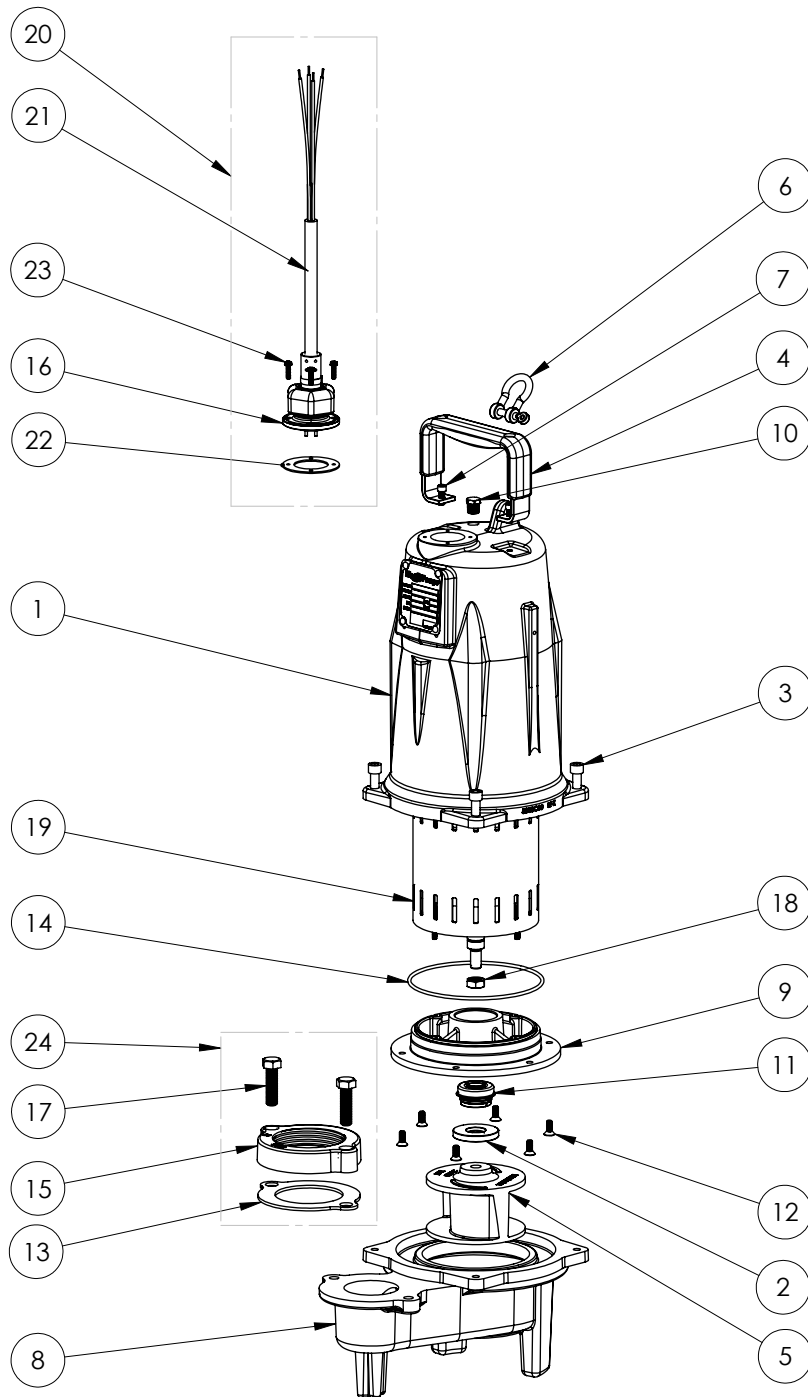

LEH204M3 (B54)

LEH204M3**LEH204M3 (B54)**

#	PART #	DESCRIPTION	QTY	Note
1	5850000	MOTOR COVER	1	
2	5618000	DOUBLE LIP SEAL	1	[1]
3	5862000	BOLT, 3/8-16X1 SHCS SS	4	
4	5613000	HANDLE	1	
5	K001224	IMPELLER, CAST IRON, INCLUDES 8046000	1	
6	5611000	SHACKLE	1	
7	8103000	SCREW 1/4-20x5/8" HX SKT SS	2	
8	58730BR	LEH200 SERIES VOLUTE	1	
9	5851000	MOTOR PLATE	1	
10	5071000	BRASS OIL PLUG	1	
11	5633000	3/4" UNITIZED SHAFT SEAL	1	[1]
12	8018000	1/4-20 x 5/8 SLOTTED FLAT HEAD BOLT	6	
13	5129000	FLANGE GASKET, FITS 2" OR 3"	1	
14	5617000	O-RING	1	
15	K001222	3" DISCHARGE KIT	1	
16	5629000	GRINDER CORDPLATE	1	
17	8037000	1/2-13 x 1-3/4 STAINLESS STEEL BOLT	2	
18	8046000	1/2-20 HEX STAINLESS STEEL JAM NUT	1	
19	5884000	MOTOR 2HP 230-460V 3PH LEH	1	[1]
20	K001150	POWER CORD KIT	1	
21	K001357	POWER CORD, 25FT	1	
22	5060000	CORD PLATE GASKET	1	
23	8064000	#8-32 x 5/8 HEX WASHER HEAD SCREW	4	
24	K001222	3" DISCHARGE KIT	1	

PART NOTES:

[1] - Part requires factory authorized service. Contact Liberty Pumps at 1-800-543-2550