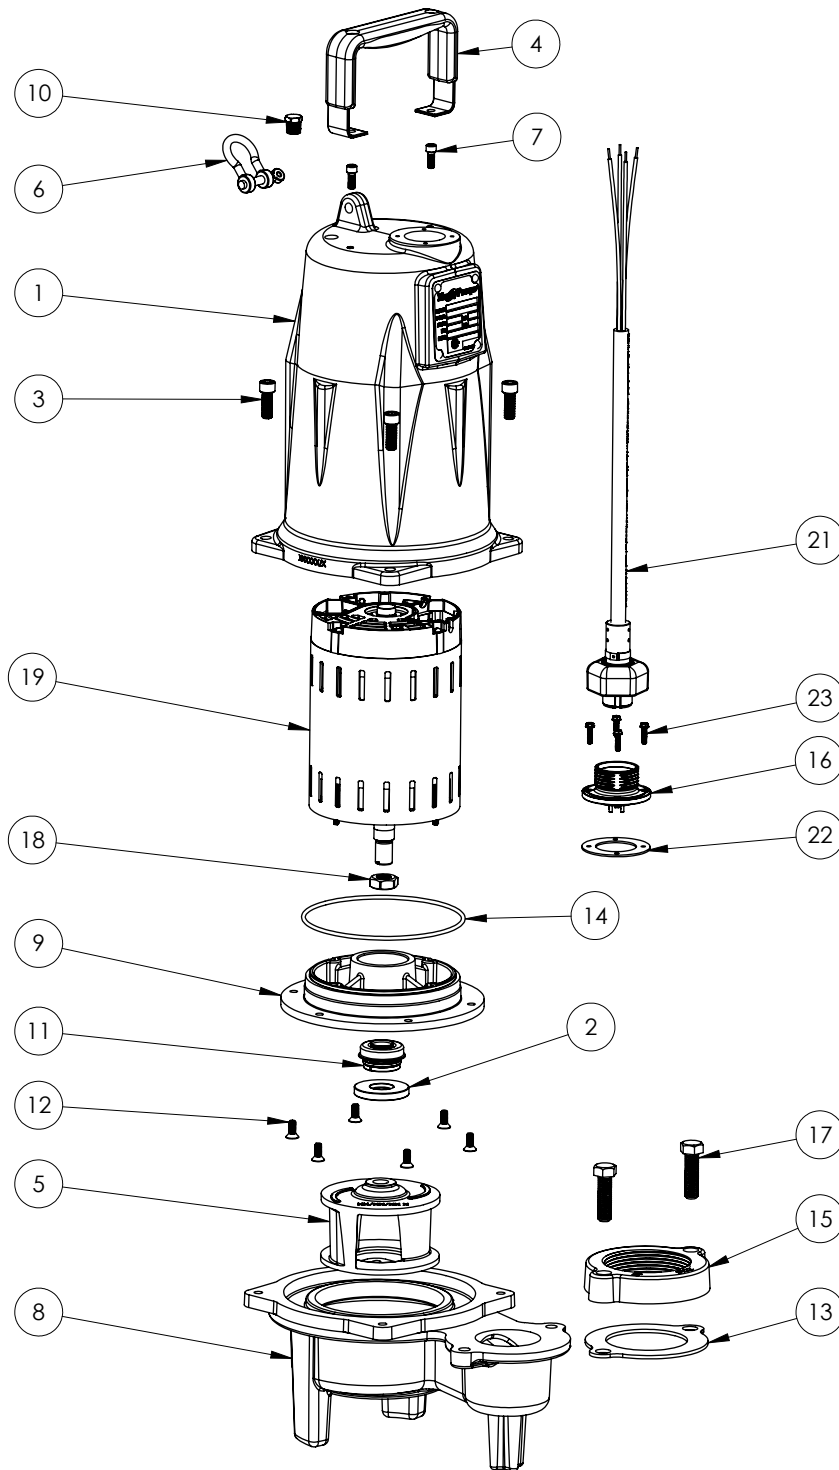

LEH204M3-5 (B67)

LEH204M3-5**LEH204M3-5 (B67)**

#	PART #	DESCRIPTION	QTY	Note
1	5850000	MOTOR COVER	1	
2	5618000	DOUBLE LIP SEAL	1	[1]
3	5862000	BOLT, 3/8-16X1 SHCS SS	4	
4	5613000	HANDLE	1	
5	K001324	IMPELLER, CAST IRON, INCLUDES 5887000	1	
6	5611000	SHACKLE	1	
7	8103000	SCREW 1/4-20x5/8" HX SKT SS	2	
8	58730BR	LEH200 SERIES VOLUTE	1	
9	5851000	MOTOR PLATE	1	
10	50710A0	PIPE PLUG, 1/4" HEX HD BRASS NPTF	1	
11	5633000	3/4" UNITIZED SHAFT SEAL	1	[1]
12	8018000	1/4-20 x 5/8 SLOTTED FLAT HEAD BOLT	6	
13	5129000	FLANGE GASKET, FITS 2" OR 3"	1	
14	5617000	O-RING	1	
15	K001222	3" DISCHARGE KIT	1	
16	5629000	GRINDER CORDPLATE	1	
17	8037000	1/2-13 x 1-3/4 STAINLESS STEEL BOLT	2	
18	5887000	NUT, JAM, 5/8-18 HEX S.S.	1	
19	5884000	MOTOR 2HP 230-460V 3PH LEH	1	[1]
20	K001586	56310D0 50' CORD KIT	1	
21	K001150	POWER CORD KIT	1	
22	5060000	CORD PLATE GASKET	1	
23	8064000	#8-32 x 5/8 HEX WASHER HEAD SCREW	4	

PART NOTES:

[1] - Part requires factory authorized service. Contact Liberty Pumps at 1-800-543-2550