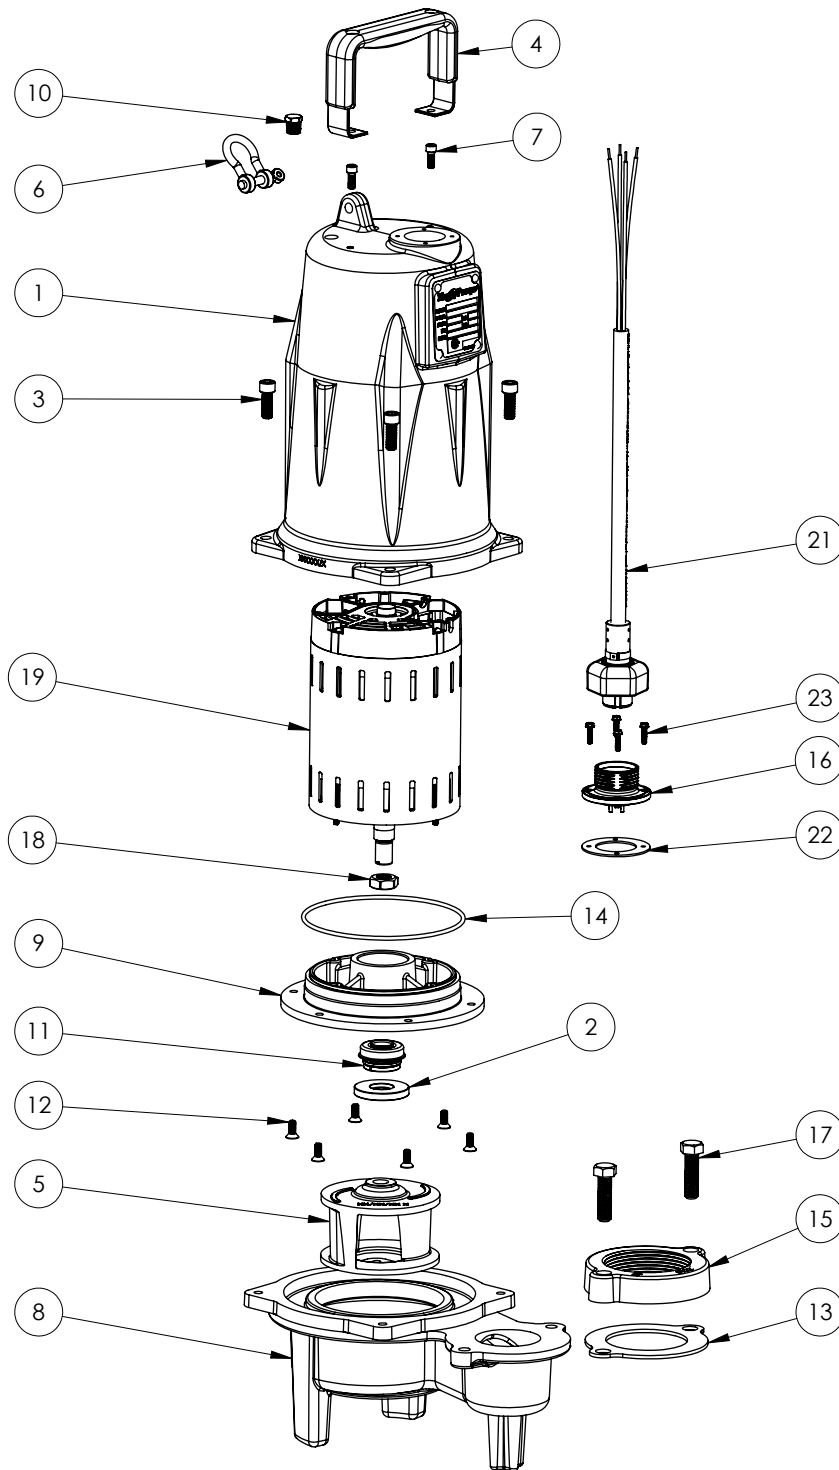

LEH204M3-3 (B67)

**LEH204M3-3****LEH204M3-3 (B67)**

#	PART #	DESCRIPTION	QTY	Note
1	5850000	MOTOR COVER	1	
2	5618000	DOUBLE LIP SEAL	1	[1]
3	5862000	BOLT, 3/8-16X1 SHCS SS	4	
4	5613000	HANDLE	1	
5	K001324	IMPELLER, CAST IRON, INCLUDES 5887000	1	
6	5611000	SHACKLE	1	
7	8103000	SCREW 1/4-20x5/8" HX SKT SS	2	
8	58730BR	LEH200 SERIES VOLUTE	1	
9	5851000	MOTOR PLATE	1	
10	50710A0	PIPE PLUG, 1/4" HEX HD BRASS NPTF	1	
11	5633000	3/4" UNITIZED SHAFT SEAL	1	[1]
12	8018000	1/4-20 x 5/8 SLOTTED FLAT HEAD BOLT	6	
13	5129000	FLANGE GASKET, FITS 2" OR 3"	1	
14	5617000	O-RING	1	
15	K001222	3" DISCHARGE KIT	1	
16	5629000	GRINDER CORDPLATE	1	
17	8037000	1/2-13 x 1-3/4 STAINLESS STEEL BOLT	2	
18	5887000	NUT, JAM, 5/8-18 HEX S.S.	1	
19	5884000	MOTOR 2HP 230-460V 3PH LEH	1	[1]
20	K001383	56310C0 35' CORD KIT	1	
21	K001150	POWER CORD KIT	1	
22	5060000	CORD PLATE GASKET	1	
23	8064000	#8-32 x 5/8 HEX WASHER HEAD SCREW	4	

**PART NOTES:**

[1] - Part requires factory authorized service. Contact Liberty Pumps at 1-800-543-2550