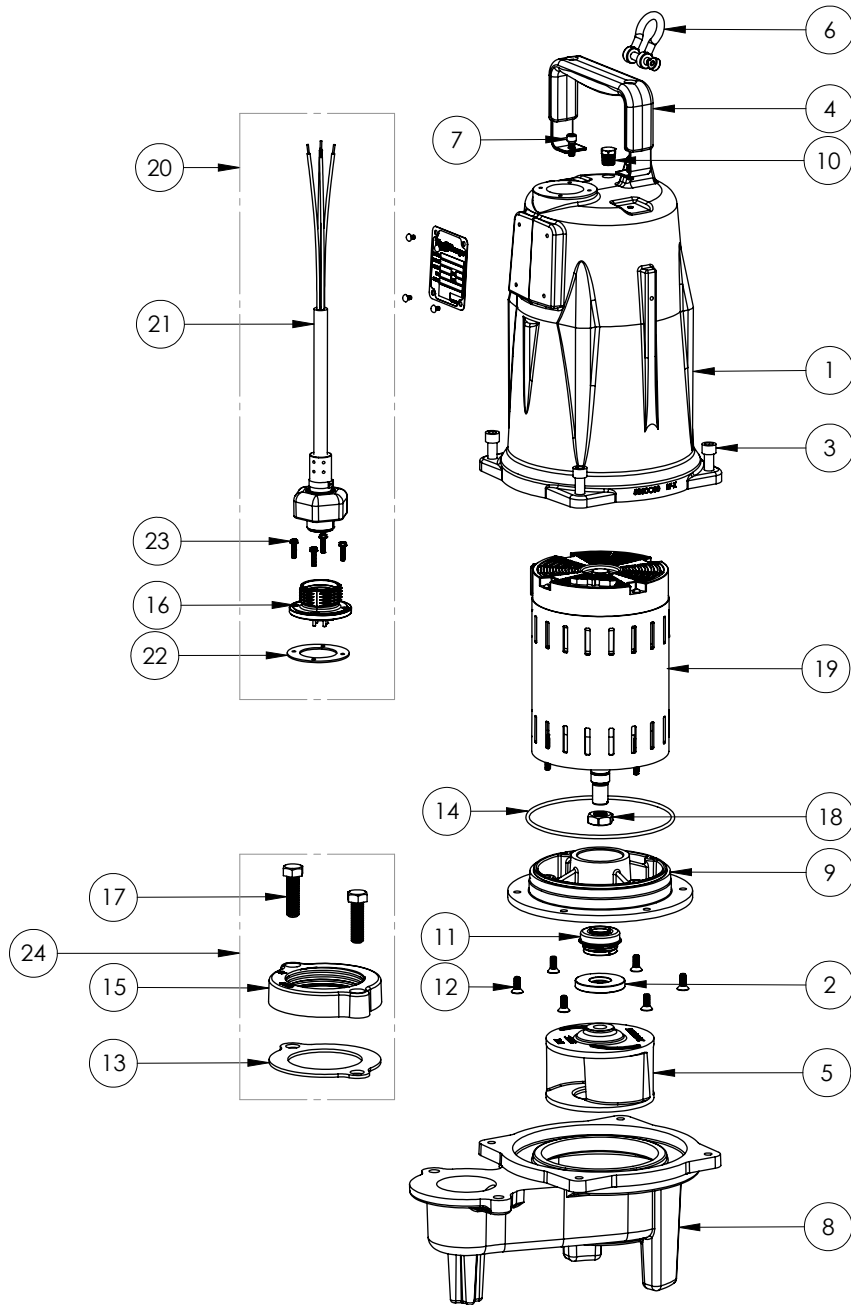

LEH203M3 (B67)

LEH203M3**LEH203M3 (B67)**

#	PART #	DESCRIPTION	QTY	Note
1	5850000	MOTOR COVER	1	
2	5618000	DOUBLE LIP SEAL	1	[1]
3	5862000	BOLT, 3/8-16X1 SHCS SS	4	
4	5613000	HANDLE	1	
5	K001324	IMPELLER, CAST IRON, INCLUDES 5887000	1	
6	5611000	SHACKLE	1	
7	8103000	SCREW 1/4-20x5/8" HX SKT SS	2	
8	58730BR	LEH200 SERIES VOLUTE	1	
9	5851000	MOTOR PLATE	1	
10	50710A0	PIPE PLUG, 1/4" HEX HD BRASS NPTF	1	
11	5633000	3/4" UNITIZED SHAFT SEAL	1	[1]
12	8018000	1/4-20 x 5/8 SLOTTED FLAT HEAD BOLT	6	
13	5129000	FLANGE GASKET, FITS 2" OR 3"	1	
14	5617000	O-RING	1	
15	K001222	3" DISCHARGE KIT	1	
16	5629000	GRINDER CORDPLATE	1	
17	8037000	1/2-13 x 1-3/4 STAINLESS STEEL BOLT	2	
18	5887000	NUT, JAM, 5/8-18 HEX S.S.	1	
19	5883000	MOTOR 2HP 230V 1PH 2 POLE LEH	1	[1]
20	K001150	POWER CORD KIT	1	
21	K001357	POWER CORD, 25FT	1	
22	5060000	CORD PLATE GASKET	1	
23	8064000	#8-32 x 5/8 HEX WASHER HEAD SCREW	4	
24	K001222	3" DISCHARGE KIT	1	

PART NOTES:

[1] - Part requires factory authorized service. Contact Liberty Pumps at 1-800-543-2550