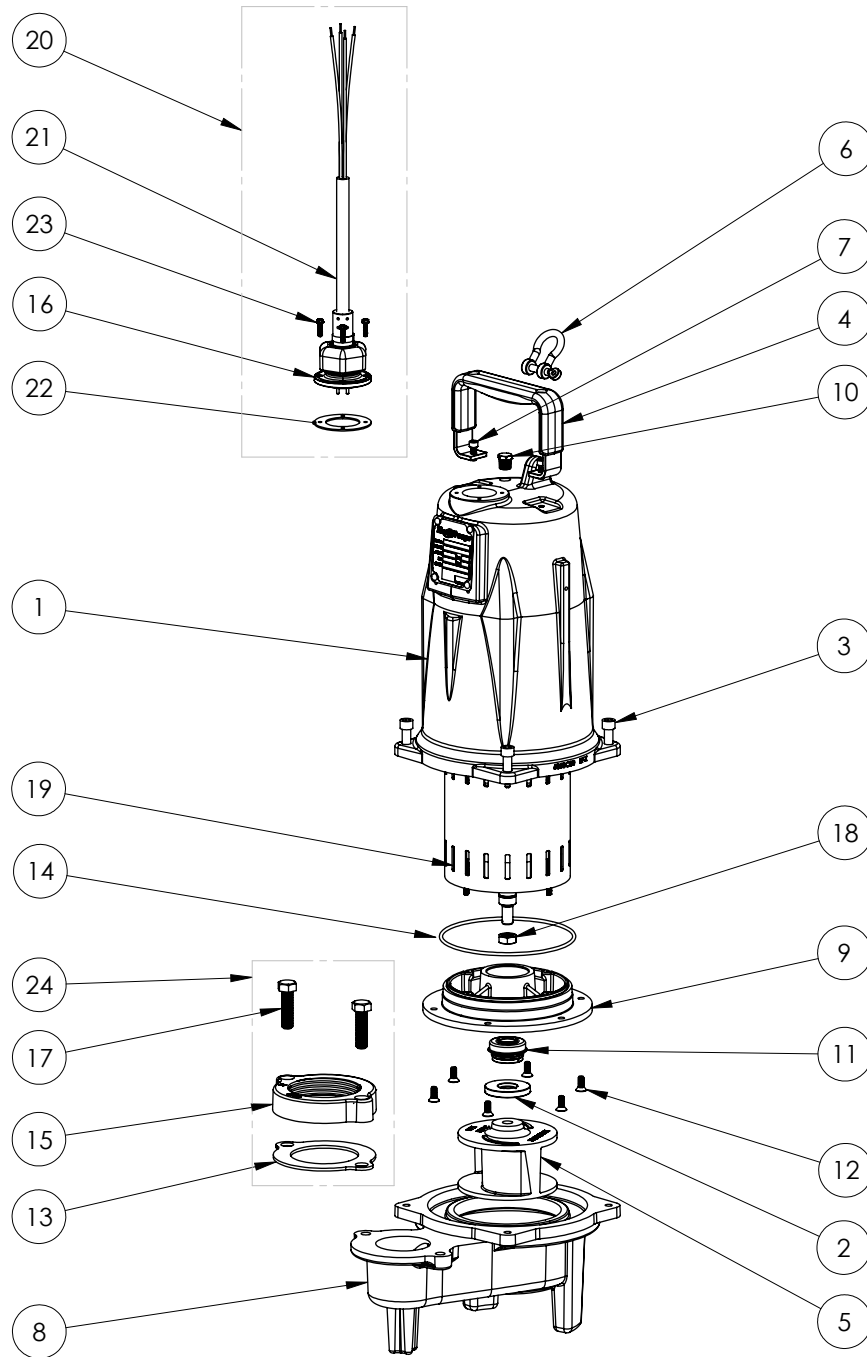

LEH203M3 (B54)

LEH203M3**LEH203M3 (B54)**

#	PART #	DESCRIPTION	QTY	Note
1	5850000	MOTOR COVER	1	
2	5618000	DOUBLE LIP SEAL	1	[1]
3	5862000	BOLT, 3/8-16X1 SHCS SS	4	
4	5613000	HANDLE	1	
5	K001224	IMPELLER, CAST IRON, INCLUDES 8046000	1	
6	5611000	SHACKLE	1	
7	8103000	SCREW 1/4-20x5/8" HX SKT SS	2	
8	58730BR	LEH200 SERIES VOLUTE	1	
9	5851000	MOTOR PLATE	1	
10	5071000	BRASS OIL PLUG	1	
11	5633000	3/4" UNITIZED SHAFT SEAL	1	[1]
12	8018000	1/4-20 x 5/8 SLOTTED FLAT HEAD BOLT	6	
13	5129000	FLANGE GASKET, FITS 2" OR 3"	1	
14	5617000	O-RING	1	
15	K001222	3" DISCHARGE KIT	1	
16	5629000	GRINDER CORDPLATE	1	
17	8037000	1/2-13 x 1-3/4 STAINLESS STEEL BOLT	2	
18	8046000	1/2-20 HEX STAINLESS STEEL JAM NUT	1	
19	5884000	MOTOR 2HP 230-460V 3PH LEH	1	[1]
20	K001150	POWER CORD KIT	1	
21	K001357	POWER CORD, 25FT	1	
22	5060000	CORD PLATE GASKET	1	
23	8064000	#8-32 x 5/8 HEX WASHER HEAD SCREW	4	
24	K001222	3" DISCHARGE KIT	1	

PART NOTES:

[1] - Part requires factory authorized service. Contact Liberty Pumps at 1-800-543-2550