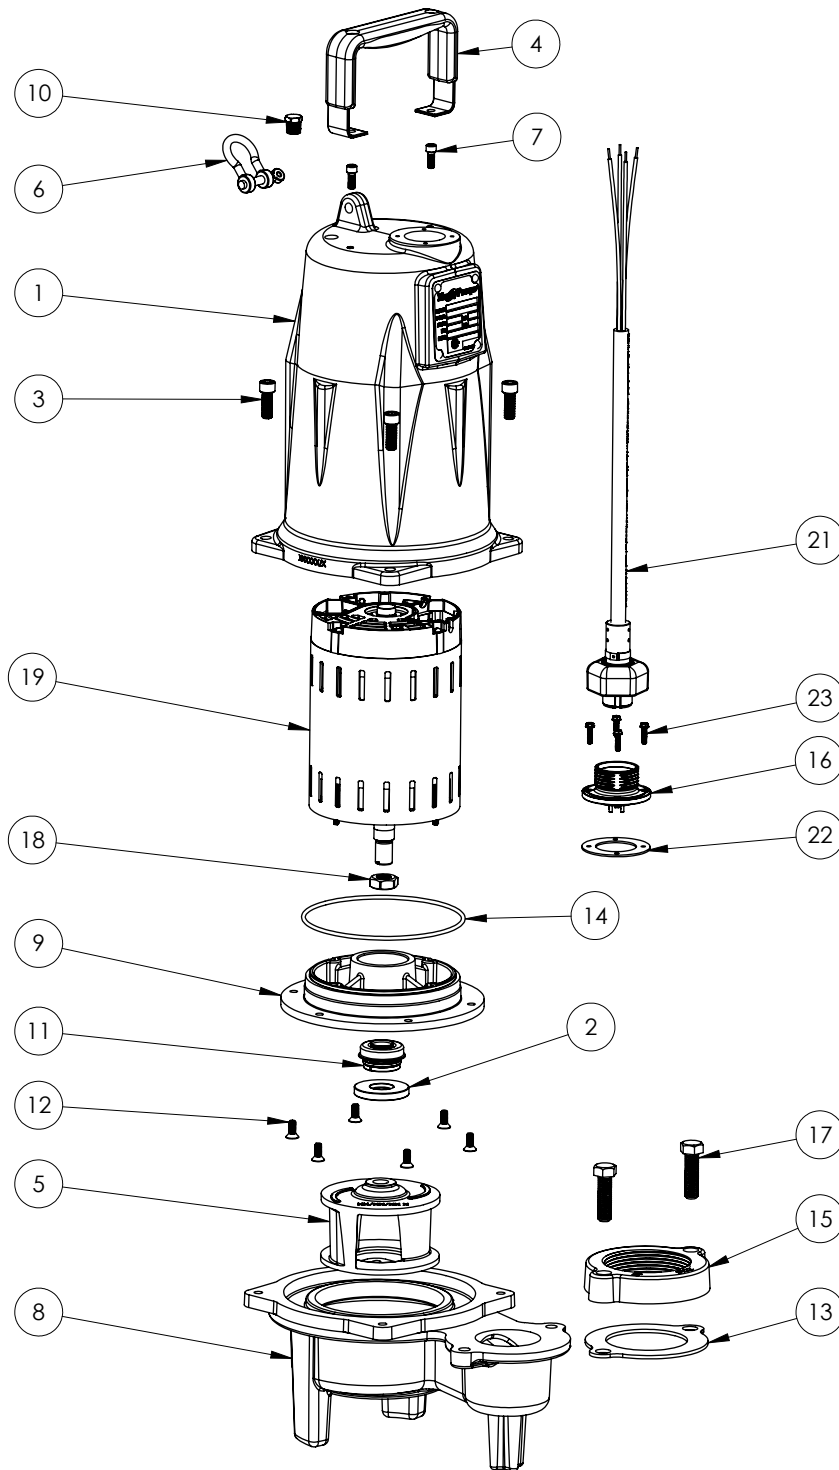

LEH203M3-3 (B67)

**LEH203M3-3****LEH203M3-3 (B67)**

#	PART #	DESCRIPTION	QTY	Note
1	5850000	MOTOR COVER	1	
2	5618000	DOUBLE LIP SEAL	1	[1]
3	5862000	BOLT, 3/8-16X1 SHCS SS	4	
4	5613000	HANDLE	1	
5	K001324	IMPELLER, CAST IRON, INCLUDES 5887000	1	
6	5611000	SHACKLE	1	
7	8103000	SCREW 1/4-20x5/8" HX SKT SS	2	
8	58730BR	LEH200 SERIES VOLUTE	1	
9	5851000	MOTOR PLATE	1	
10	50710A0	PIPE PLUG, 1/4" HEX HD BRASS NPTF	1	
11	5633000	3/4" UNITIZED SHAFT SEAL	1	[1]
12	8018000	1/4-20 x 5/8 SLOTTED FLAT HEAD BOLT	6	
13	5129000	FLANGE GASKET, FITS 2" OR 3"	1	
14	5617000	O-RING	1	
15	K001222	3" DISCHARGE KIT	1	
16	5629000	GRINDER CORDPLATE	1	
17	8037000	1/2-13 x 1-3/4 STAINLESS STEEL BOLT	2	
18	5887000	NUT, JAM, 5/8-18 HEX S.S.	1	
19	5884000	MOTOR 2HP 230-460V 3PH LEH	1	[1]
20	K001383	56310C0 35' CORD KIT	1	
21	K001150	POWER CORD KIT	1	
22	5060000	CORD PLATE GASKET	1	
23	8064000	#8-32 x 5/8 HEX WASHER HEAD SCREW	4	

**PART NOTES:**

[1] - Part requires factory authorized service. Contact Liberty Pumps at 1-800-543-2550