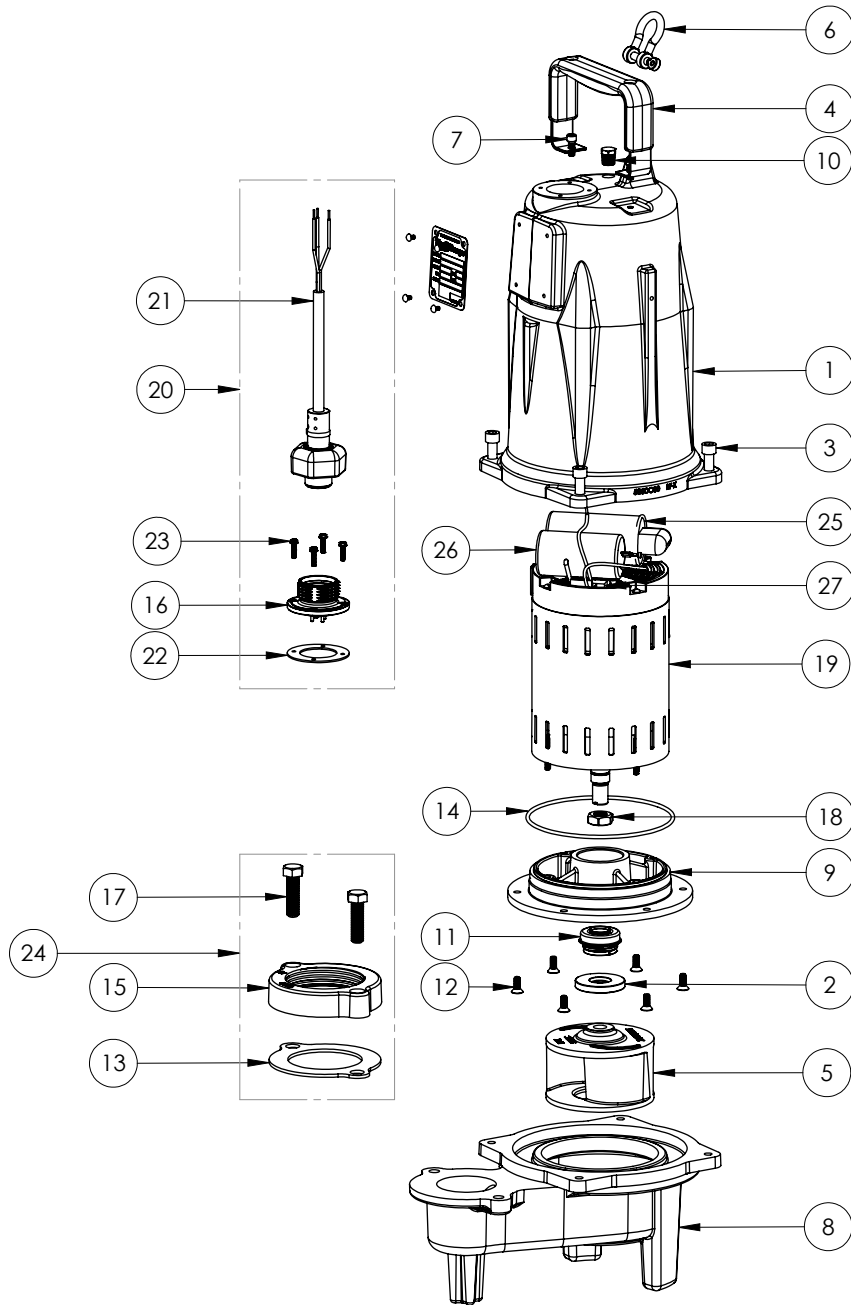

LEH202M3 (B67)

LEH202M3

LEH202M3 (B67)

#	PART #	DESCRIPTION	QTY	Note
1	5850000	MOTOR COVER	1	
2	5618000	DOUBLE LIP SEAL	1	[1]
3	5862000	BOLT, 3/8-16X1 SHCS SS	4	
4	5613000	HANDLE	1	
5	K001324	IMPELLER, CAST IRON, INCLUDES 5887000	1	
6	5611000	SHACKLE	1	
7	8103000	SCREW 1/4-20x5/8" HX SKT SS	2	
8	58730BR	LEH200 SERIES VOLUTE	1	
9	5851000	MOTOR PLATE	1	
10	50710A0	PIPE PLUG, 1/4" HEX HD BRASS NPTF	1	
11	5633000	3/4" UNITIZED SHAFT SEAL	1	[1]
12	8018000	1/4-20 x 5/8 SLOTTED FLAT HEAD BOLT	6	
13	5129000	FLANGE GASKET, FITS 2" OR 3"	1	
14	5617000	O-RING	1	
15	K001222	3" DISCHARGE KIT	1	
16	K001216	5619000, CORDPLATE	1	
17	8037000	1/2-13 x 1-3/4 STAINLESS STEEL BOLT	2	
18	5887000	NUT, JAM, 5/8-18 HEX S.S.	1	
19	5883000	MOTOR 2HP 230V 1PH 2 POLE LEH	1	[1]
20	K001225	POWER CORD KIT	1	
21	K001225	POWER CORD KIT	1	
22	5060000	CORD PLATE GASKET	1	
23	8064000	#8-32 x 5/8 HEX WASHER HEAD SCREW	4	
24	K001222	3" DISCHARGE KIT	1	
25	K001228	RUN CAPACITOR	1	
26	K001227	START CAPACITOR	1	
27	K001229	START SWITCH	1	

PART NOTES:

[1] - Part requires factory authorized service. Contact Liberty Pumps at 1-800-543-2550