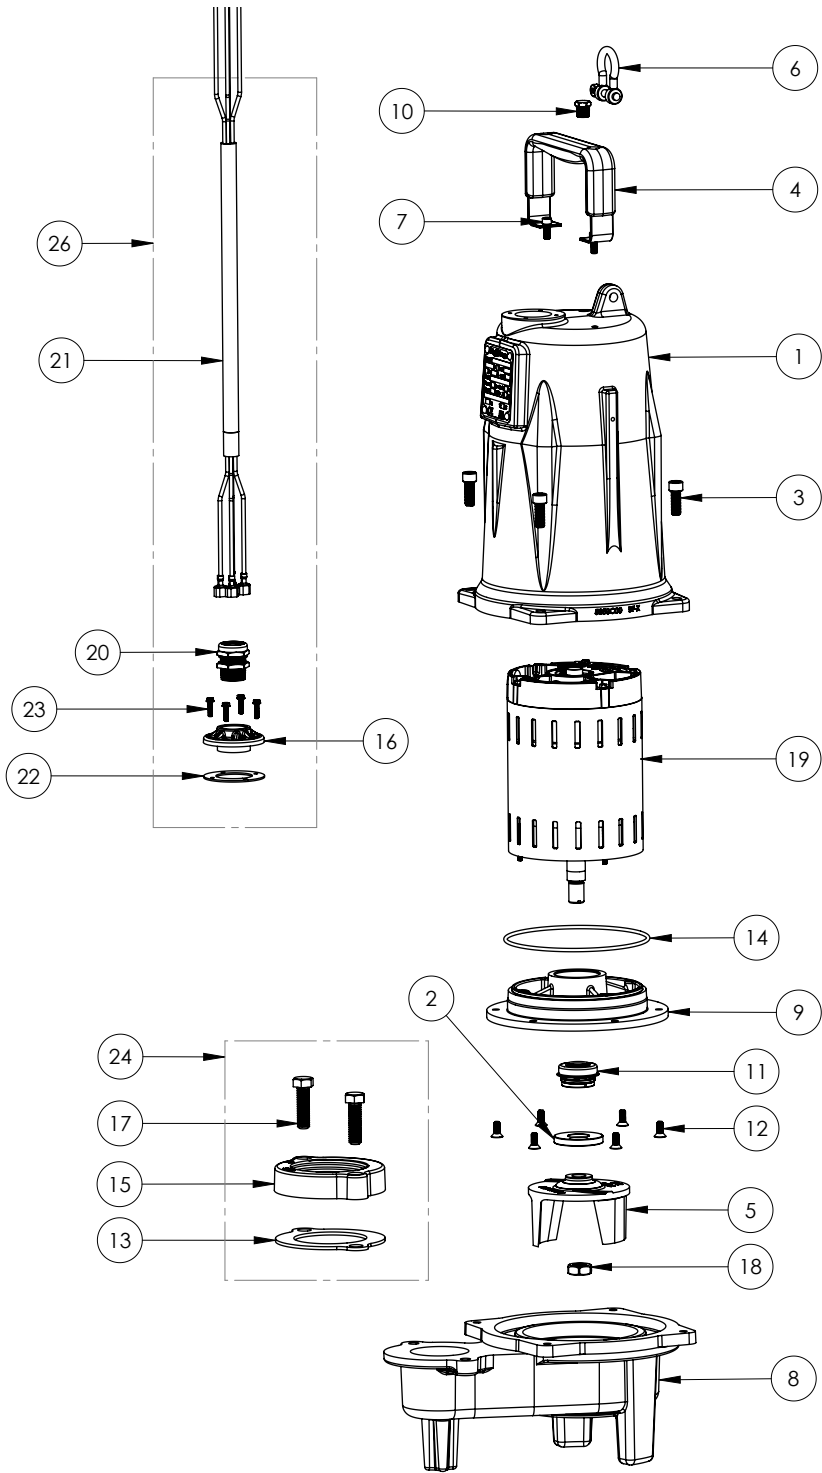

LEH153M3-3E (B84)

LEH153M3-3E

LEH153M3-3E (B84)

#	PART #	DESCRIPTION	QTY	Note
1	585000R	MOTOR COVER PAINTED	1	
2	5618000	DOUBLE LIP SEAL	1	[1]
3	5862000	BOLT, 3/8-16X1 SHCS SS	4	
4	5613000	HANDLE	1	
5	K001323	IMPELLER, CAST IRON, INCLUDES 5887000	1	
6	5611000	SHACKLE	1	
7	8103000	SCREW 1/4-20x5/8" HX SKT SSSCREW 1/4-20X5/8 HX SKT SS	2	
8	58730AR	LEH150 SERIES VOLUTE	1	
9	5851000	MOTOR PLATE	1	
10	50710A0	PIPE PLUG, 1/4" HEX HD BRASS NPTF	1	
11	5633000	3/4" UNITIZED SHAFT SEALSEAL	1	[1]
12	8018000	1/4-20 x 5/8 SLOTTED FLAT HEAD BOLTBOLT 1/4-20x5/8 FL HD SS	6	
13	5129000	FLANGE GASKET, FITS 2" OR 3"FLANGE GASKET	1	
14	5617000	O-RINGORING #2-253 BUNA	1	
15	512200R	3" DISCHARGE FLANGE	1	
16	57890AR	PAINTED 3/4 NPT, CE CORD PLATE	1	
17	8037000	1/2-13 x 1-3/4 STAINLESS STEEL BOLTBOLT, 1/2-13X1-3/4 S.S.	2	
18	5887000	NUT, JAM, 5/8-18 HEX S.S.	1	
19	5884000	MOTOR 2HP 230-460V 3PH LEHMOTOR, 2HP 230V 1PH 2 POLE LEH	1	[1]
20	5790000	STRAIN RELIEF, 3/4 NPT STAINLESS, IEC	1	
21	5794000	POWER CORD, IEC COMPLIANT 10M	1	
22	5060000	CORD PLATE GASKETCORDPLATE GASKET	1	
23	8064000	#8-32 x 5/8 HEX WASHER HEAD SCREWSREW 8-32x5/8 IND HWD.SS	4	
24	K001222	3" DISCHARGE KIT	1	
26	K001419	IEC 3PH 10M CORD KIT	1	

PART NOTES:

[1] - Part requires factory authorized service. Contact Liberty Pumps at 1-800-543-2550