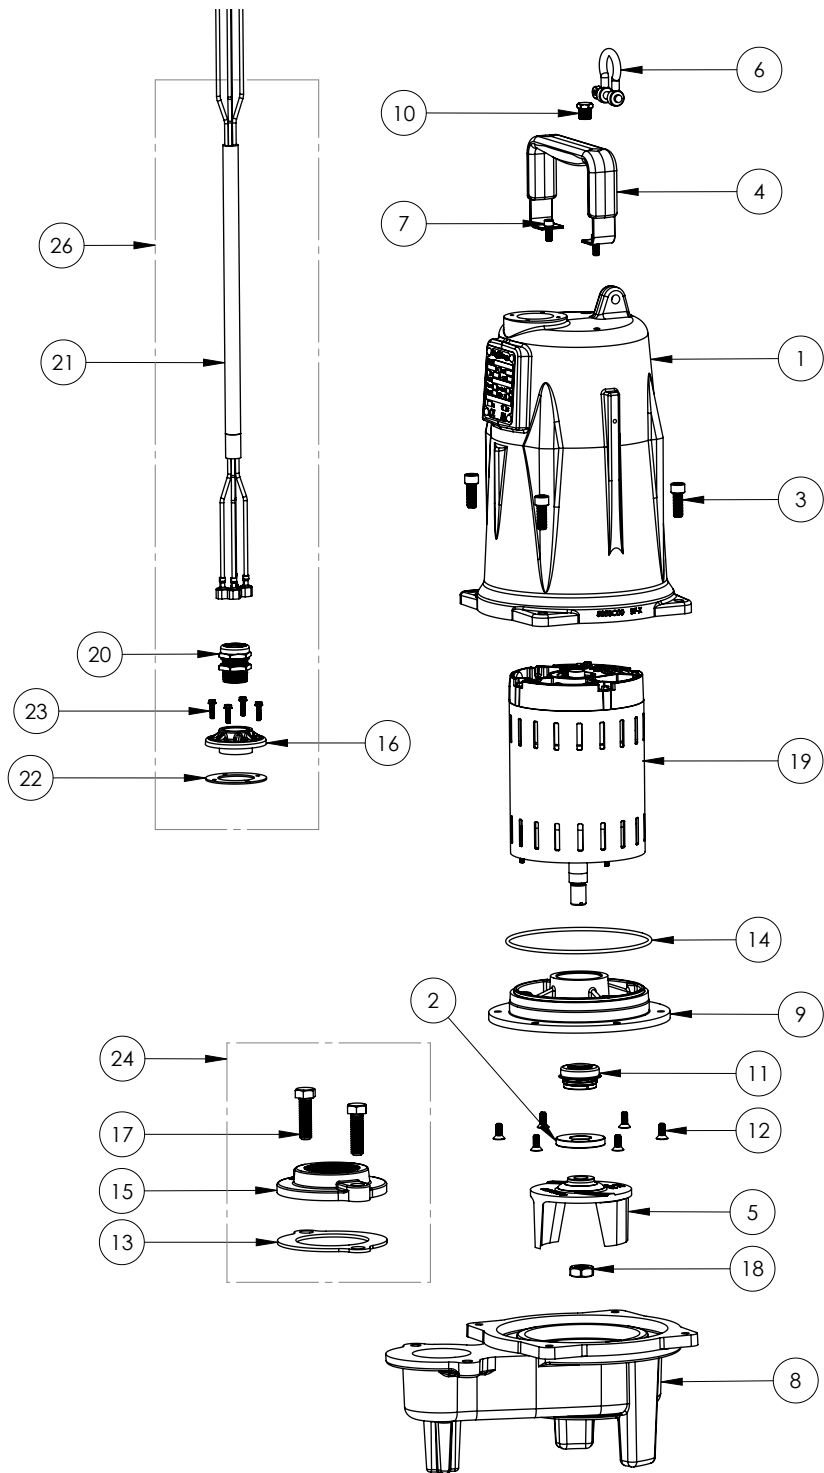

LEH153M2-3E (B84)

**LEH153M2-3E**

**LEH153M2-3E (B84)**

#	PART #	DESCRIPTION	QTY	Note
1	585000R	MOTOR COVER PAINTED	1	
2	5618000	DOUBLE LIP SEAL	1	[1]
3	5862000	BOLT, 3/8-16X1 SHCS SS	4	
4	5613000	HANDLE	1	
5	K001323	IMPELLER, CAST IRON, INCLUDES 5887000	1	
6	5611000	SHACKLE	1	
7	8103000	SCREW 1/4-20x5/8" HX SKT SSSCREW 1/4-20X5/8 HX SKT SS	2	
8	58730AR	LEH150 SERIES VOLUTE	1	
9	5851000	MOTOR PLATE	1	
10	50710A0	PIPE PLUG, 1/4" HEX HD BRASS NPTF	1	
11	5633000	3/4" UNITIZED SHAFT SEALSEAL	1	[1]
12	8018000	1/4-20 x 5/8 SLOTTED FLAT HEAD BOLTBOLT 1/4-20x5/8 FL HD SS	6	
13	5129000	FLANGE GASKET, FITS 2" OR 3"FLANGE GASKET	1	
14	5617000	O-RINGORING #2-253 BUNA	1	
15	512100R	2" DISCHARGE FLANGE	1	
16	57890AR	PAINTED 3/4 NPT, CE CORD PLATE	1	
17	8037000	1/2-13 x 1-3/4 STAINLESS STEEL BOLTBOLT, 1/2-13X1-3/4 S.S.	2	
18	5887000	NUT, JAM, 5/8-18 HEX S.S.	1	
19	5884000	MOTOR 2HP 230-460V 3PH LEHMOTOR, 2HP 230V 1PH 2 POLE LEH	1	[1]
20	5790000	STRAIN RELIEF, 3/4 NPT STAINLESS, IEC	1	
21	5794000	POWER CORD, IEC COMPLIANT 10M	1	
22	5060000	CORD PLATE GASKETCORDPLATE GASKET	1	
23	8064000	#8-32 x 5/8 HEX WASHER HEAD SCREWSREW 8-32x5/8 IND HWD.SS	4	
24	K001221	2" DISCHARGE KIT	1	
26	K001419	IEC 3PH 10M CORD KIT	1	

**PART NOTES:**

[1] - Part requires factory authorized service. Contact Liberty Pumps at 1-800-543-2550