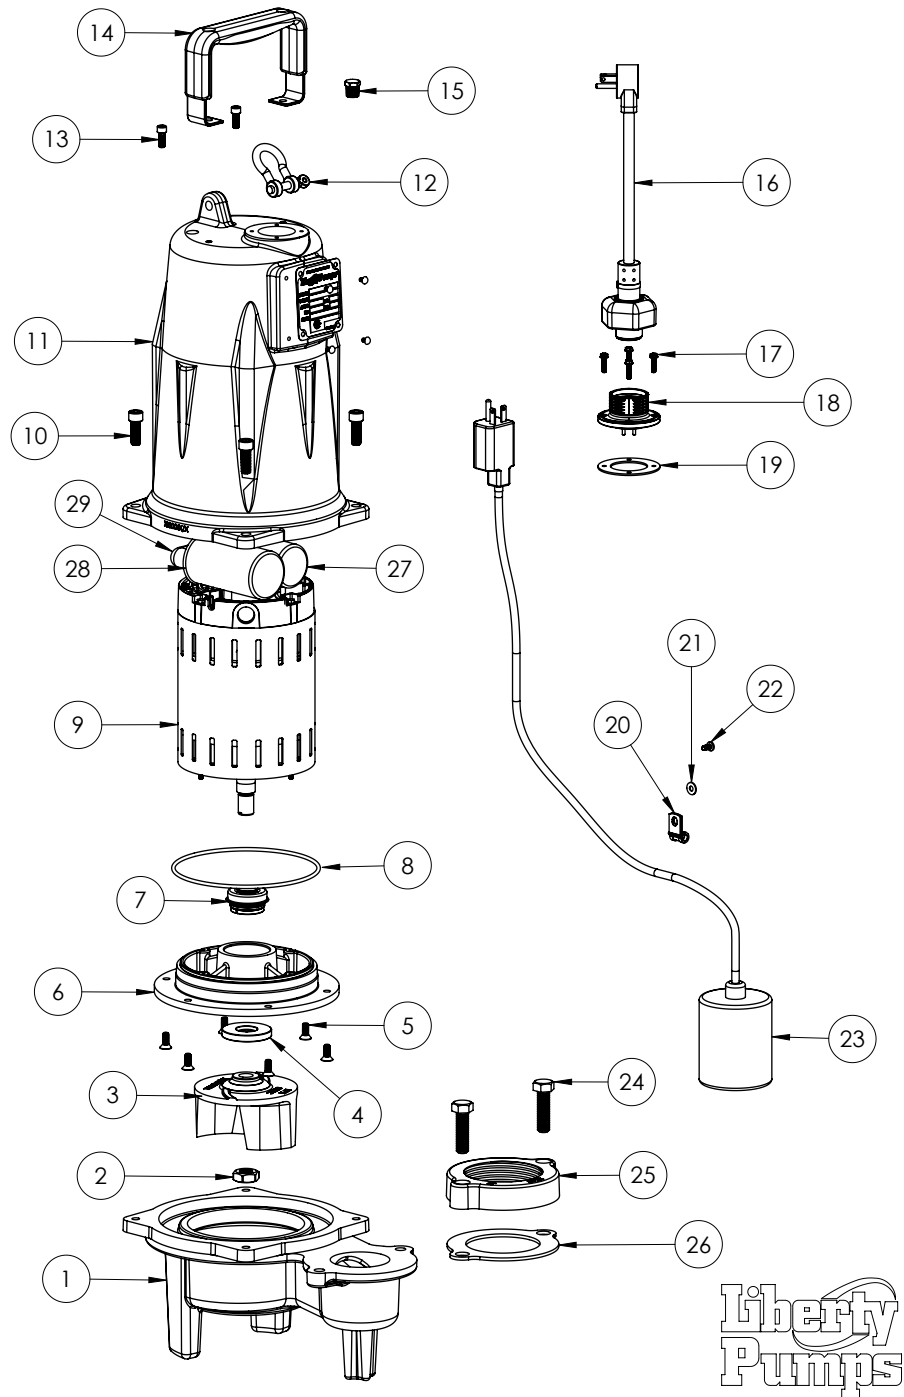

LEH152A3 (B67)

LEH152A3**LEH152A3 (B67)**

#	PART #	DESCRIPTION	QTY	Note
1	58730AR	LEH150 SERIES VOLUTE	1	
2	5887000	NUT, JAM, 5/8-18 HEX S.S.	1	
3	K001323	IMPELLER, CAST IRON, INCLUDES 5887000	1	
4	5618000	DOUBLE LIP SEAL	1	[1]
5	8018000	1/4-20 x 5/8 SLOTTED FLAT HEAD BOLT	6	
6	5851000	MOTOR PLATE	1	
7	5633000	3/4" UNITIZED SHAFT SEAL	1	[1]
8	5617000	O-RING	1	
9	5883000	MOTOR 2HP 230V 1PH 2 POLE LEH	1	[1]
10	5862000	BOLT, 3/8-16X1 SHCS SS	4	
11	5850000	MOTOR COVER	1	
12	5611000	SHACKLE	1	
13	8103000	SCREW 1/4-20x5/8" HX SKT SS	2	
14	5613000	HANDLE	1	
15	50710A0	PIPE PLUG, 1/4" HEX HD BRASS NPTF	1	
16	K001140	POWER CORD	1	
17	8064000	#8-32 x 5/8 HEX WASHER HEAD SCREW	4	
18	K001216	5619000, CORDPLATE	1	
19	5060000	CORD PLATE GASKET	1	
20	5630000	CABLE CLAMP S.S.	2	
21	8141000	WASHER, #10 X 1/2 SS	1	
22	8082000	#10-24 x 3/8 EPOXY LOCK SCREW	1	
23	K001136	SWITCH KIT	1	
24	8037000	1/2-13 x 1-3/4 STAINLESS STEEL BOLT	2	
25	K001222	3" DISCHARGE KIT	1	
26	5129000	FLANGE GASKET, FITS 2" OR 3"	1	
27	K001227	START CAPACITOR	1	
28	K001228	RUN CAPACITOR	1	
29	K001229	START SWITCH	1	

PART NOTES:

[1] - Part requires factory authorized service. Contact Liberty Pumps at 1-800-543-2550