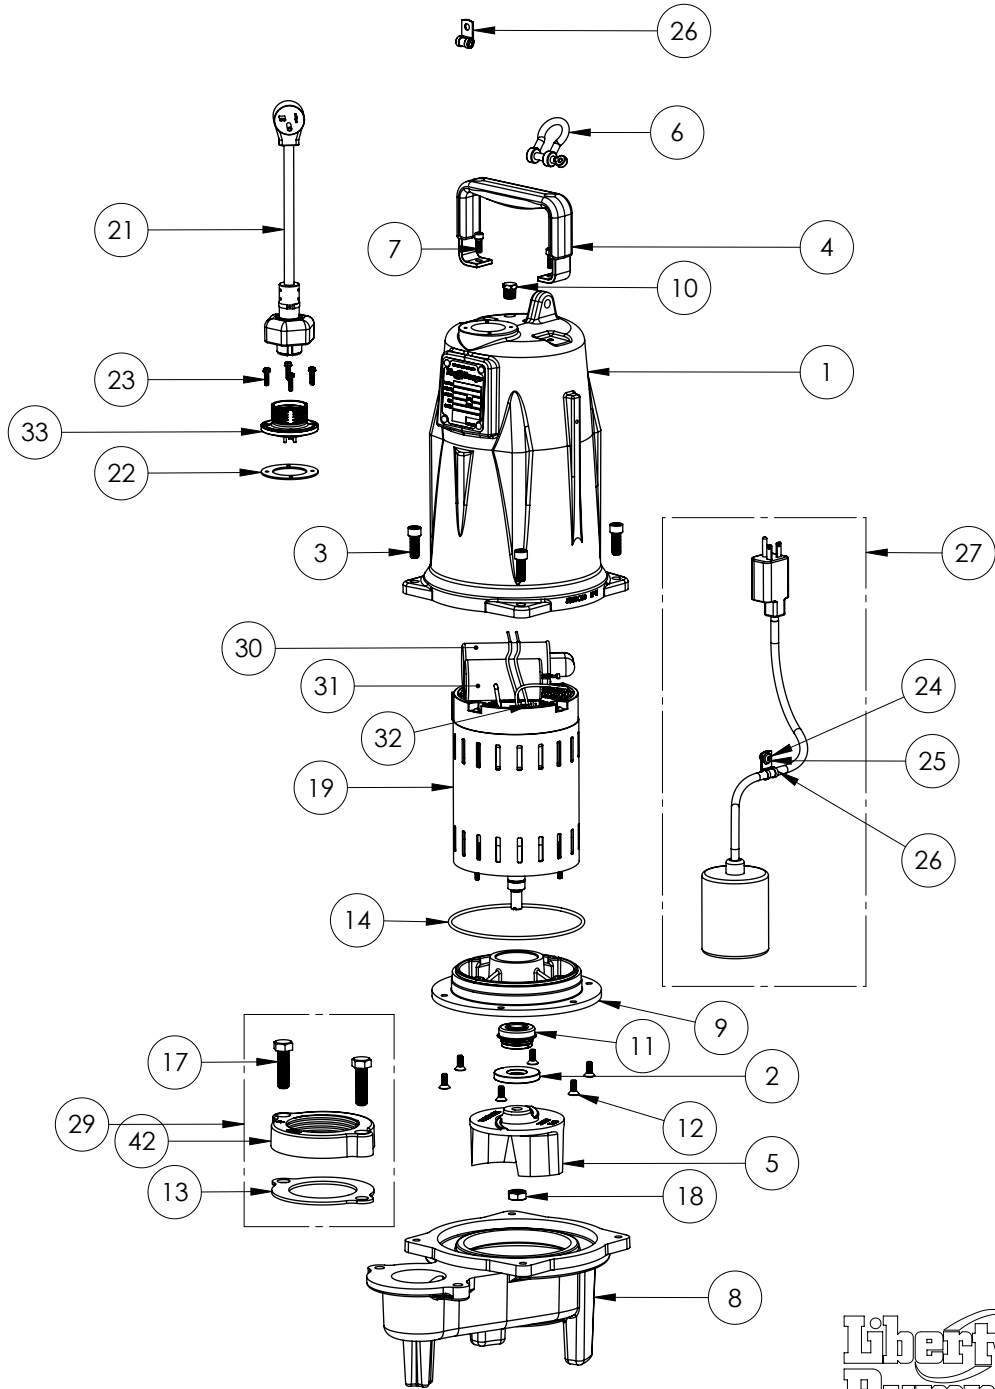

LEH152A3 (B54)

LEH152A3

LEH152A3 (B54)

#	PART #	DESCRIPTION	QTY	Note
1	5850000	MOTOR COVER	1	
2	5618000	DOUBLE LIP SEAL	1	[1]
3	5862000	BOLT, 3/8-16X1 SHCS SS	4	
4	5613000	HANDLE	1	
5	K001223	IMPELLER, CAST IRON, INCLUDES 8046000	1	
6	5611000	SHACKLE	1	
7	8103000	SCREW 1/4-20x5/8" HX SKT SS	2	
8	58730AR	LEH150 SERIES VOLUTE	1	
9	5851000	MOTOR PLATE	1	
10	5071000	BRASS OIL PLUG	1	
11	5633000	3/4" UNITIZED SHAFT SEAL	1	[1]
12	8018000	1/4-20 x 5/8 SLOTTED FLAT HEAD BOLT	6	
13	5129000	FLANGE GASKET, FITS 2" OR 3"	1	
14	5617000	O-RING	1	
17	8037000	1/2-13 x 1-3/4 STAINLESS STEEL BOLT	2	
18	8046000	1/2-20 HEX STAINLESS STEEL JAM NUT	1	
19	5883000	MOTOR 2HP 230V 1PH 2 POLE LEH	1	[1]
21	K001140	POWER CORD	1	
22	5060000	CORD PLATE GASKET	1	
23	8064000	#8-32 x 5/8 HEX WASHER HEAD SCREW	4	
24	8141000	WASHER, #10 X 1/2 SS	1	
25	8082000	#10-24 x 3/8 EPOXY LOCK SCREW	1	
26	5630000	CABLE CLAMP S.S.	2	
27	K001136	SWITCH KIT	1	
29	K001222	3" DISCHARGE KIT	1	
30	K001228	RUN CAPACITOR	1	
31	K001227	START CAPACITOR	1	
33			1	
42			1	
32	K001229	START SWITCH	1	

PART NOTES:

[1] - Part requires factory authorized service. Contact Liberty Pumps at 1-800-543-2550