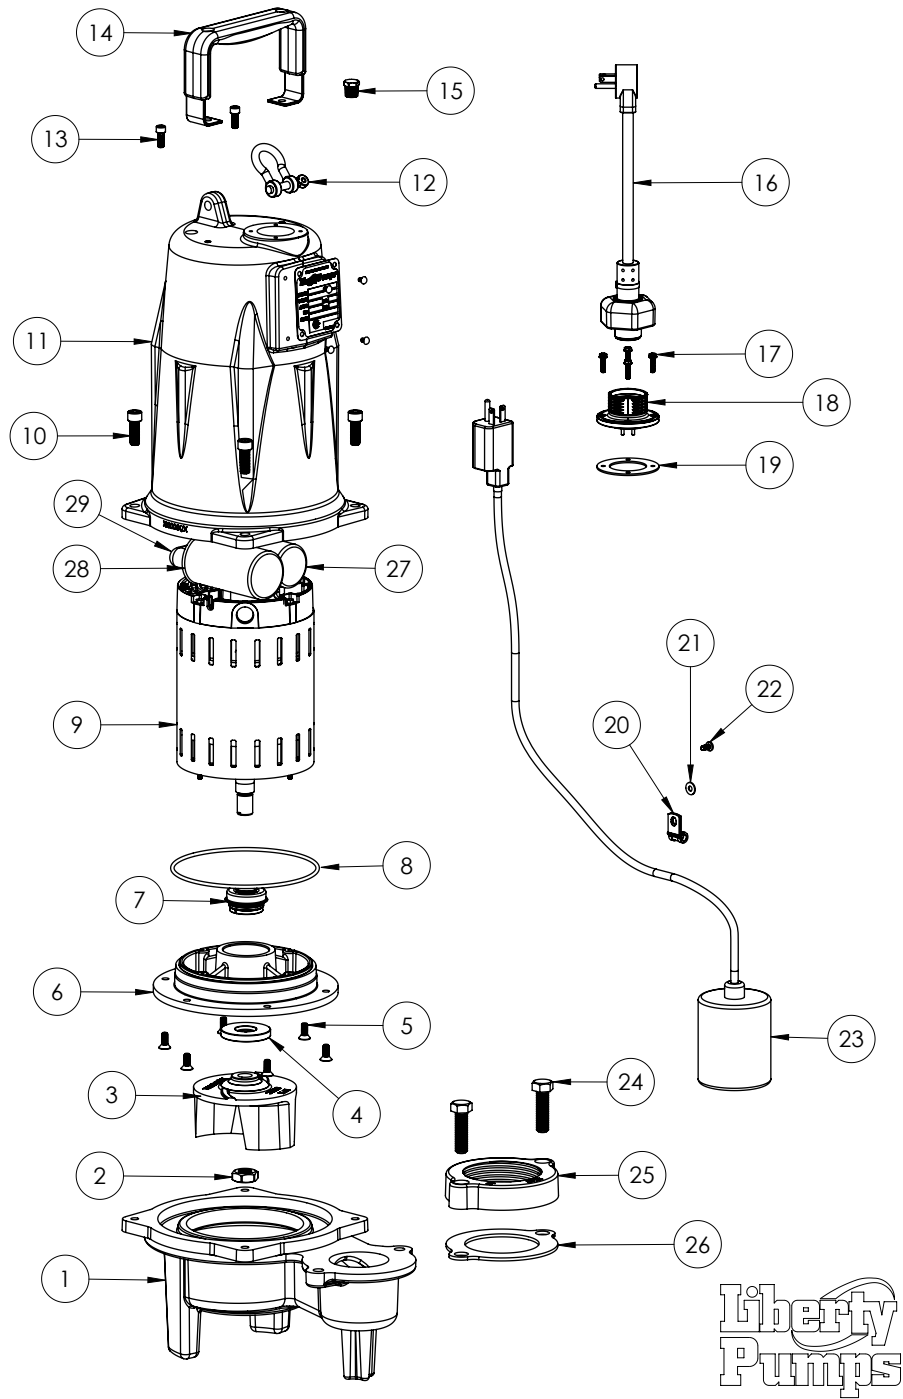

LEH152A3-2 (B67)

**LEH152A3-2**

**LEH152A3-2 (B67)**

#	PART #	DESCRIPTION	QTY	Note
1	58730AR	LEH150 SERIES VOLUTE	1	
2	5887000	NUT, JAM, 5/8-18 HEX S.S.	1	
3	K001323	IMPELLER, CAST IRON, INCLUDES 5887000	1	
4	5618000	DOUBLE LIP SEAL	1	[1]
5	8018000	1/4-20 x 5/8 SLOTTED FLAT HEAD BOLT	6	
6	5851000	MOTOR PLATE	1	
7	5633000	3/4" UNITIZED SHAFT SEAL	1	[1]
8	5617000	O-RING	1	
9	5883000	MOTOR 2HP 230V 1PH 2 POLE LEH	1	[1]
10	5862000	BOLT, 3/8-16X1 SHCS SS	4	
11	5850000	MOTOR COVER	1	
12	5611000	SHACKLE	1	
13	8103000	SCREW 1/4-20x5/8" HX SKT SS	2	
14	5613000	HANDLE	1	
15	50710A0	PIPE PLUG, 1/4" HEX HD BRASS NPTF	1	
16	K001140	POWER CORD	1	
17	8064000	#8-32 x 5/8 HEX WASHER HEAD SCREW	4	
18	K001216	5619000, CORDPLATE	1	
19	5060000	CORD PLATE GASKET	1	
20	5630000	CABLE CLAMP S.S.	2	
21	8141000	WASHER, #10 X 1/2 SS	1	
22	8082000	#10-24 x 3/8 EPOXY LOCK SCREW	1	
23	K001136	SWITCH KIT	1	
24	8037000	1/2-13 x 1-3/4 STAINLESS STEEL BOLT	2	
25	K001222	3" DISCHARGE KIT	1	
26	5129000	FLANGE GASKET, FITS 2" OR 3"	1	
27	K001227	START CAPACITOR	1	
28	K001228	RUN CAPACITOR	1	
29	K001229	START SWITCH	1	

**PART NOTES:**

[1] - Part requires factory authorized service. Contact Liberty Pumps at 1-800-543-2550