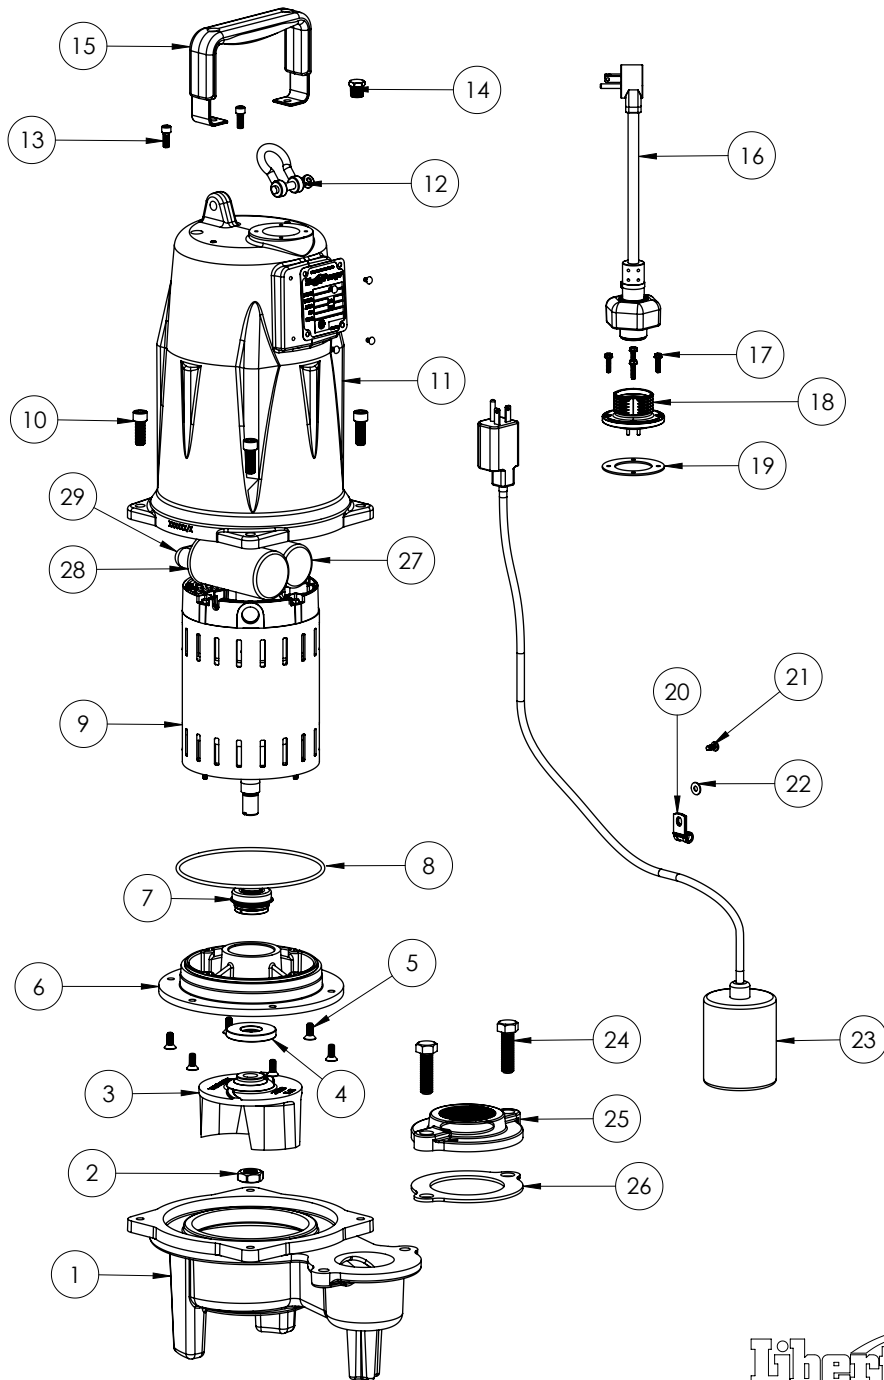

LEH152A2 (B67)

LEH152A2**LEH152A2 (B67)**

#	PART #	DESCRIPTION	QTY	Note
1	58730AR	LEH150 SERIES VOLUTE	1	
2	5887000	NUT, JAM, 5/8-18 HEX S.S.	1	
3	K001323	IMPELLER, CAST IRON, INCLUDES 5887000	1	
4	5618000	DOUBLE LIP SEAL	1	[1]
5	8018000	1/4-20 x 5/8 SLOTTED FLAT HEAD BOLT	6	
6	5851000	MOTOR PLATE	1	
7	5633000	3/4" UNITIZED SHAFT SEAL	1	[1]
8	5617000	O-RING	1	
9	5883000	MOTOR 2HP 230V 1PH 2 POLE LEH	1	[1]
10	5862000	BOLT, 3/8-16X1 SHCS SS	4	
11	5850000	MOTOR COVER	1	
12	5611000	SHACKLE	1	
13	8103000	SCREW 1/4-20x5/8" HX SKT SS	2	
14	50710A0	PIPE PLUG, 1/4" HEX HD BRASS NPTF	1	
15	5613000	HANDLE	1	
16	K001140	POWER CORD	1	
17	8064000	#8-32 x 5/8 HEX WASHER HEAD SCREW	4	
18	K001216	5619000, CORDPLATE	1	
19	5060000	CORD PLATE GASKET	1	
20	5630000	CABLE CLAMP S.S.	1	
21	8082000	#10-24 x 3/8 EPOXY LOCK SCREW	1	
22	8141000	WASHER, #10 X 1/2 SS	1	
23	K001136	SWITCH KIT	1	
24	8037000	1/2-13 x 1-3/4 STAINLESS STEEL BOLT	2	
25	K001221	2" DISCHARGE KIT	1	
26	5129000	FLANGE GASKET, FITS 2" OR 3"	1	
27	K001227	START CAPACITOR	1	
28	K001228	RUN CAPACITOR	1	
29	K001229	START SWITCH	1	

PART NOTES:

[1] - Part requires factory authorized service. Contact Liberty Pumps at 1-800-543-2550