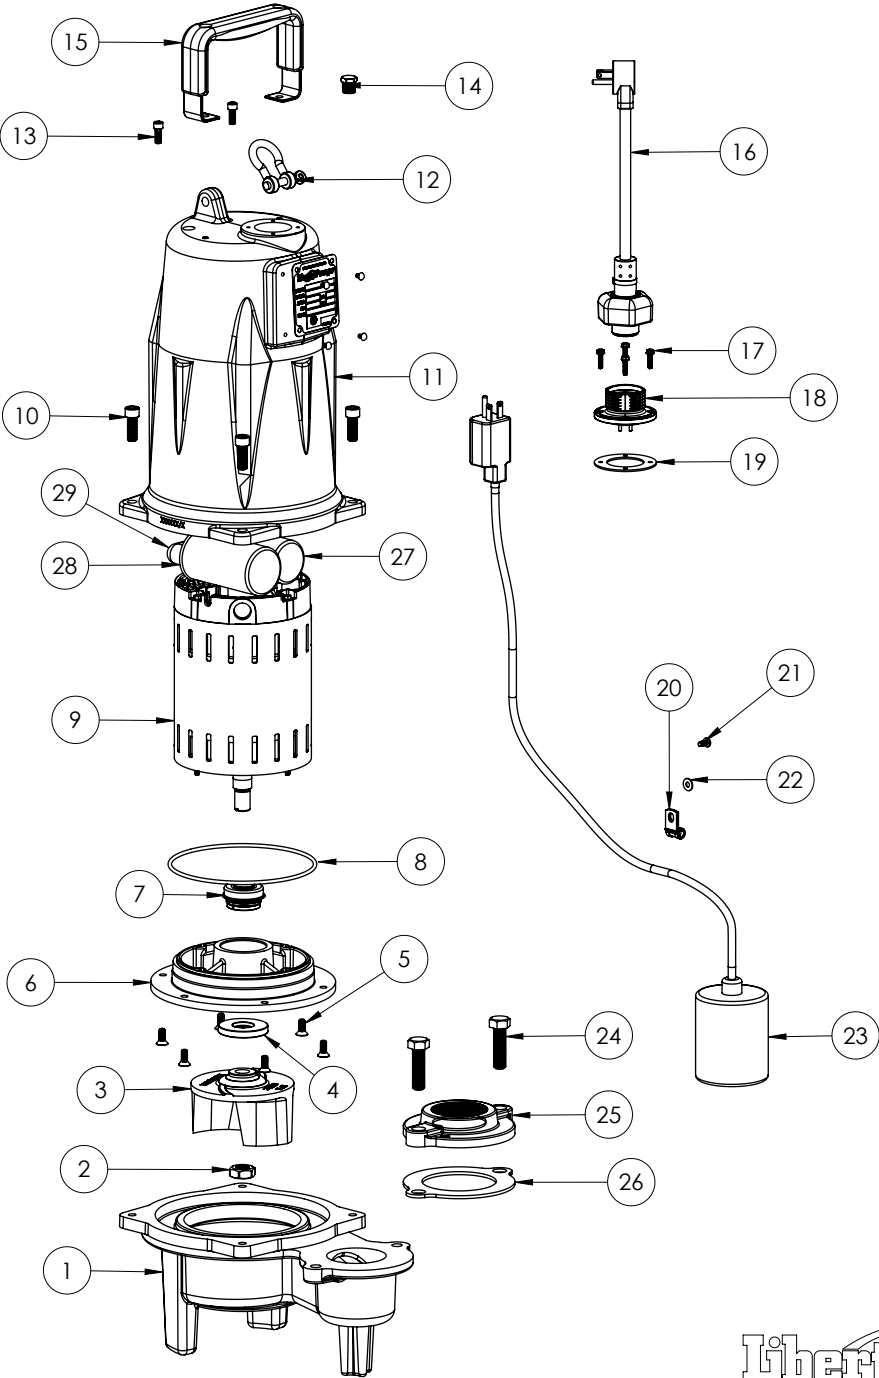

LEH152A2-2 (B67)

**LEH152A2-2**

**LEH152A2-2 (B67)**

#	PART #	DESCRIPTION	QTY	Note
1	58730AR	LEH150 SERIES VOLUTE	1	
2	5887000	NUT, JAM, 5/8-18 HEX S.S.	1	
3	K001323	IMPELLER, CAST IRON, INCLUDES 5887000	1	
4	5618000	DOUBLE LIP SEAL	1	[1]
5	8018000	1/4-20 x 5/8 SLOTTED FLAT HEAD BOLT	6	
6	5851000	MOTOR PLATE	1	
7	5633000	3/4" UNITIZED SHAFT SEAL	1	[1]
8	5617000	O-RING	1	
9	5883000	MOTOR 2HP 230V 1PH 2 POLE LEH	1	[1]
10	5862000	BOLT, 3/8-16X1 SHCS SS	4	
11	5850000	MOTOR COVER	1	
12	5611000	SHACKLE	1	
13	8103000	SCREW 1/4-20x5/8" HX SKT SS	2	
14	50710A0	PIPE PLUG, 1/4" HEX HD BRASS NPTF	1	
15	5613000	HANDLE	1	
16	K001140	POWER CORD	1	
17	8064000	#8-32 x 5/8 HEX WASHER HEAD SCREW	4	
18	K001216	5619000, CORDPLATE	1	
19	5060000	CORD PLATE GASKET	1	
20	5630000	CABLE CLAMP S.S.	1	
21	8082000	#10-24 x 3/8 EPOXY LOCK SCREW	1	
22	8141000	WASHER, #10 X 1/2 SS	1	
23	K001136	SWITCH KIT	1	
24	8037000	1/2-13 x 1-3/4 STAINLESS STEEL BOLT	2	
25	K001221	2" DISCHARGE KIT	1	
26	5129000	FLANGE GASKET, FITS 2" OR 3"	1	
27	K001227	START CAPACITOR	1	
28	K001228	RUN CAPACITOR	1	
29	K001229	START SWITCH	1	

**PART NOTES:**

[1] - Part requires factory authorized service. Contact Liberty Pumps at 1-800-543-2550