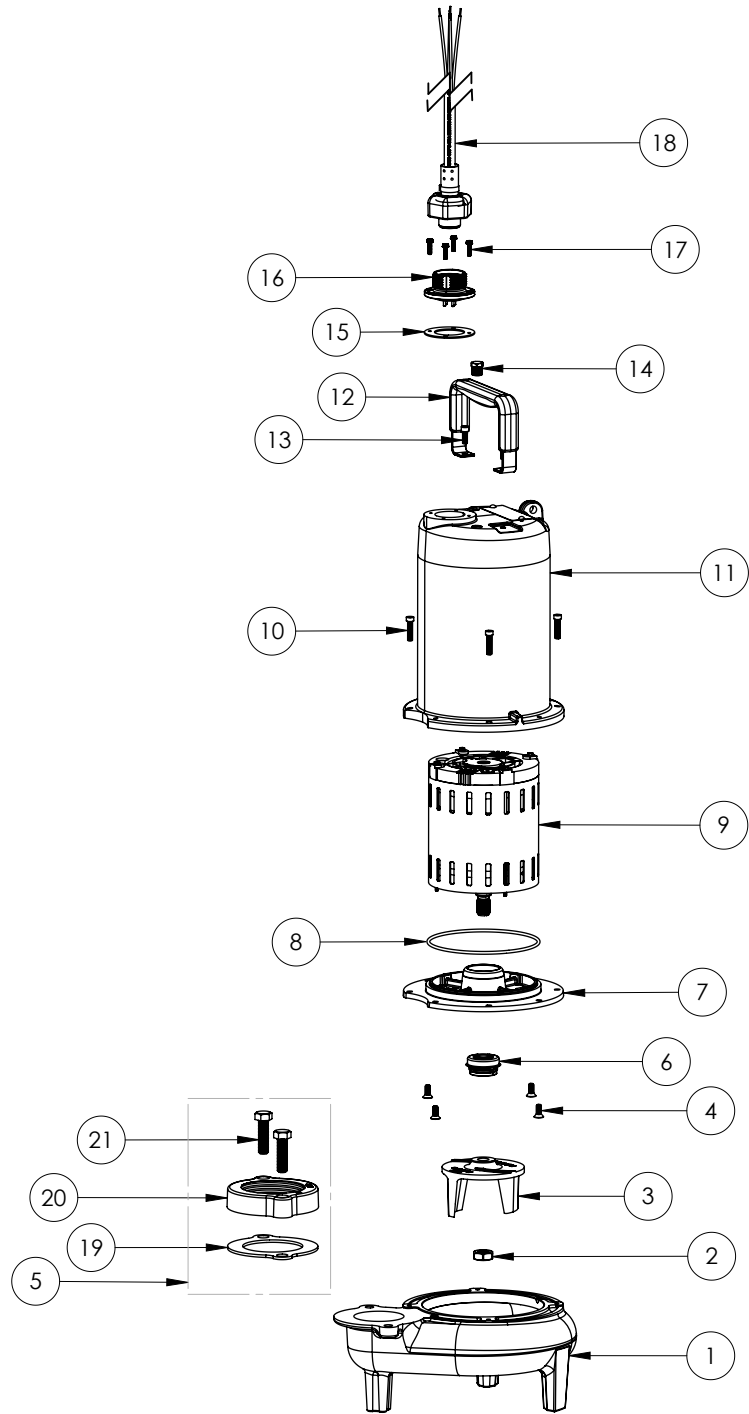

LEH105M3-3 (B75)

LEH105M3-3**LEH105M3-3 (B75)**

#	PART #	DESCRIPTION	QTY	Note
1	531500R	VOLUTE HOUSING	1	
2	5887000	NUT, JAM, 5/8-18 HEX S.S.	1	
3	K001489	51300B0 IMPELLER KIT, INCLUDES 5/8" JAM NUT	1	
4	8018000	1/4-20 x 5/8 SLOTTED FLAT HEAD BOLT	4	
5	K001222	3" DISCHARGE KIT	1	
6	5633000	3/4" UNITIZED SHAFT SEAL	1	[1]
7	537600R	MOTOR PLATE LE100 3PHASE	1	
8	5617000	O-RING	1	
9	5335000	MOTOR	1	
10	8091000	1/4-20 x 1 HEX SOCKET HEAD BOLT	4	
11	531400R	MOTOR COVER	1	
12	3411200	HANDLE	1	
13	8033000	#8 x 1/4 STAINLESS STEEL SCREW	2	
14	50710A0	PIPE PLUG, 1/4" HEX HD BRASS NPTF	1	
15	5060000	CORD PLATE GASKET	1	
16	K001216	5619000, CORDPLATE	1	
17	8064000	#8-32 x 5/8 HEX WASHER HEAD SCREW	4	
18	K001383	56310C0 35' CORD KIT	1	
19	5129000	FLANGE GASKET, FITS 2" OR 3"	1	
20	512200R	3" DISCHARGE FLANGE	1	
21	8037000	1/2-13 x 1-3/4 STAINLESS STEEL BOLT	1	

PART NOTES:

[1] - Part requires factory authorized service. Contact Liberty Pumps at 1-800-543-2550