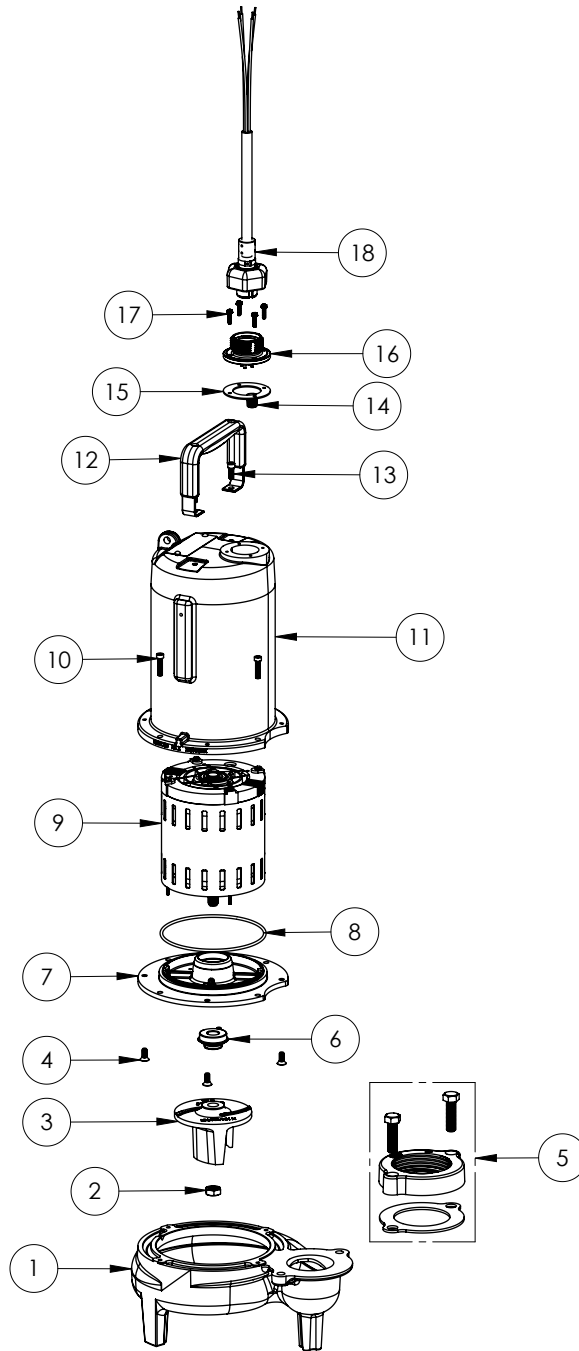

LEH105M3-3 (B72)

LEH105M3-3**LEH105M3-3 (B72)**

#	PART #	DESCRIPTION	QTY	Note
1	531500R	VOLUTE HOUSING	1	
2	8046000	1/2-20 HEX STAINLESS STEEL JAM NUT	1	
3	K001488	51300A0 IMPELLER KIT, INCLUDES 1/2" JAM NUT	1	
4	8018000	1/4-20 x 5/8 SLOTTED FLAT HEAD BOLT	4	
5	K001222	3" DISCHARGE KIT	1	
6	5120000	5/8 INCH UNITIZED SHAFT SEAL	1	[1]
7	53260BR	MOTOR SUPPORT PLATE	1	
8	5617000	O-RING	1	
9	5337000	MOTOR	1	
10	8091000	1/4-20 x 1 HEX SOCKET HEAD BOLT	4	
11	531400R	MOTOR COVER	1	
12	3411200	HANDLE	1	
13	8033000	#8 x 1/4 STAINLESS STEEL SCREW	2	
14	5071000	BRASS OIL PLUG	1	
15	5060000	CORD PLATE GASKET	1	
16	K001216	5619000, CORDPLATE	1	
17	8064000	#8-32 x 5/8 HEX WASHER HEAD SCREW	4	
18	K001383	56310C0 35' CORD KIT	1	

PART NOTES:

[1] - Part requires factory authorized service. Contact Liberty Pumps at 1-800-543-2550