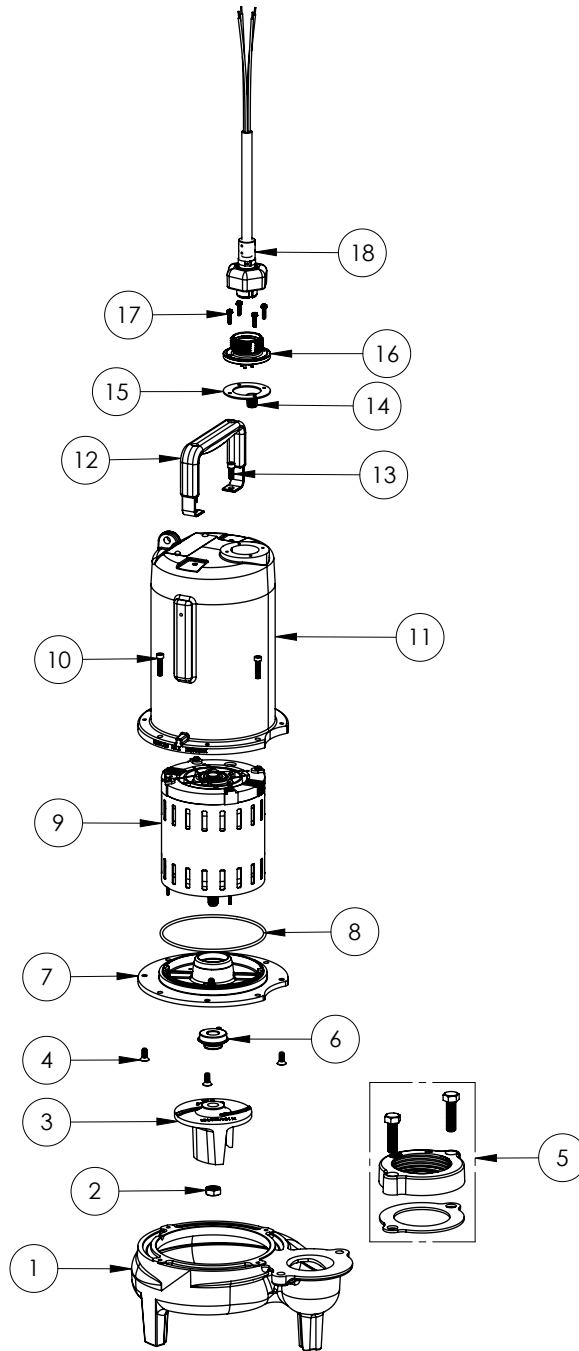

LEH105M3-2 (B72)

LEH105M3-2**LEH105M3-2 (B72)**

#	PART #	DESCRIPTION	QTY	Note
1	531500R	VOLUTE HOUSING	1	
2	8046000	1/2-20 HEX STAINLESS STEEL JAM NUT	1	
3	K001488	51300A0 IMPELLER KIT, INCLUDES 1/2" JAM NUT	1	
4	8018000	1/4-20 x 5/8 SLOTTED FLAT HEAD BOLT	4	
5	K001222	3" DISCHARGE KIT	1	
6	5120000	5/8 INCH UNITIZED SHAFT SEAL	1	[1]
7	53260BR	MOTOR SUPPORT PLATE	1	
8	5617000	O-RING	1	
9	5337000	MOTOR	1	
10	8091000	1/4-20 x 1 HEX SOCKET HEAD BOLT	4	
11	531400R	MOTOR COVER	1	
12	3411200	HANDLE	1	
13	8033000	#8 x 1/4 STAINLESS STEEL SCREW	2	
14	5071000	BRASS OIL PLUG	1	
15	5060000	CORD PLATE GASKET	1	
16	K001216	5619000, CORDPLATE	1	
17	8064000	#8-32 x 5/8 HEX WASHER HEAD SCREW	4	
18	K001357	POWER CORD, 25FT	1	

PART NOTES:

[1] - Part requires factory authorized service. Contact Liberty Pumps at 1-800-543-2550