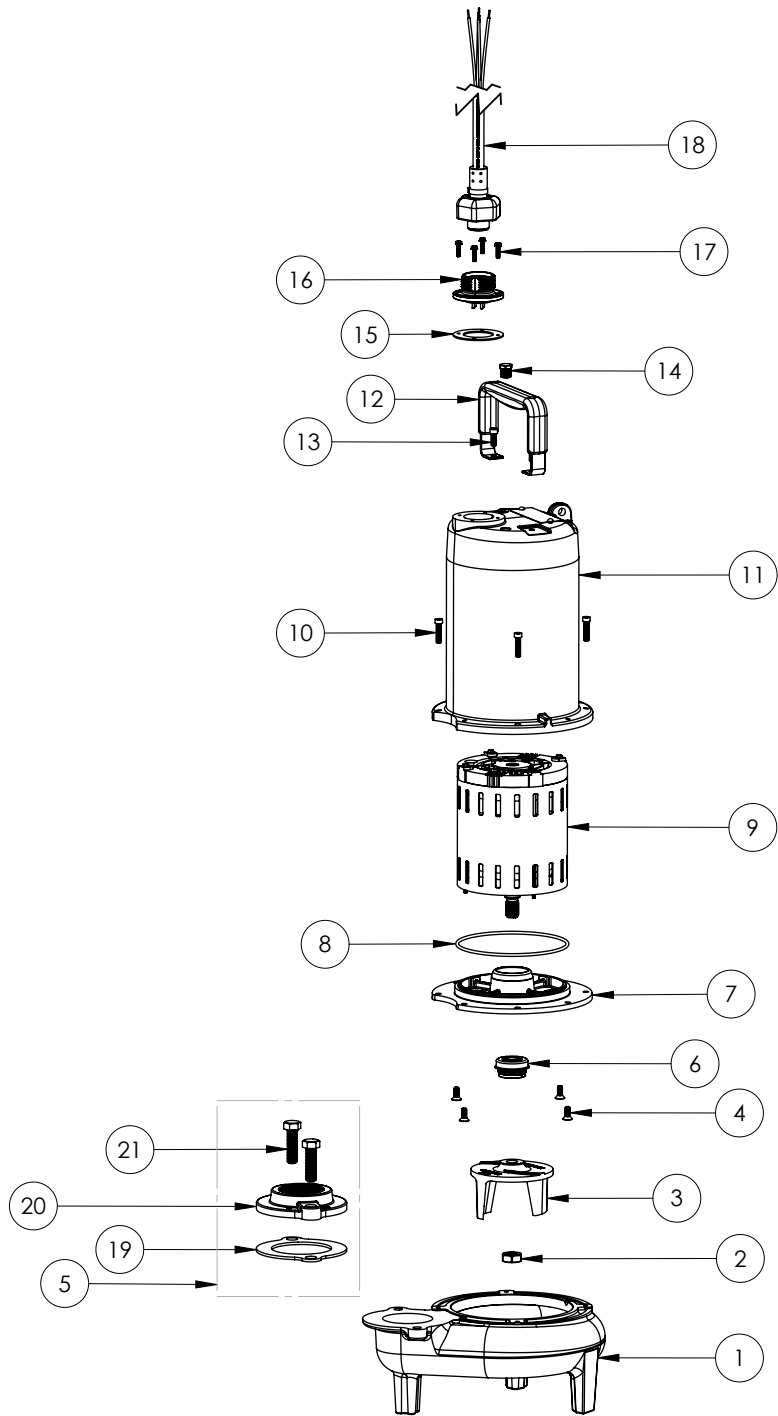

LEH105M2-3 (B75)

**LEH105M2-3****LEH105M2-3 (B75)**

#	PART #	DESCRIPTION	QTY	Note
1	531500R	VOLUTE HOUSING	1	
2	5887000	NUT, JAM, 5/8-18 HEX S.S.	1	
3	K001489	51300B0 IMPELLER KIT, INCLUDES 5/8" JAM NUT	1	
4	8018000	1/4-20 x 5/8 SLOTTED FLAT HEAD BOLT	4	
5	K001221	2" DISCHARGE KIT	1	
6	5633000	3/4" UNITIZED SHAFT SEAL	1	[1]
7	537600R	MOTOR PLATE LE100 3PHASE	1	
8	5617000	O-RING	1	
9	5337000	MOTOR	1	
10	8091000	1/4-20 x 1 HEX SOCKET HEAD BOLT	4	
11	531400R	MOTOR COVER	1	
12	3411200	HANDLE	1	
13	8033000	#8 x 1/4 STAINLESS STEEL SCREW	2	
14	50710A0	PIPE PLUG, 1/4" HEX HD BRASS NPTF	1	
15	5060000	CORD PLATE GASKET	1	
16	K001216	5619000, CORDPLATE	1	
17	8064000	#8-32 x 5/8 HEX WASHER HEAD SCREW	4	
18	K001383	56310C0 35' CORD KIT	1	
19	5129000	FLANGE GASKET, FITS 2" OR 3"	1	
20	512100R	2" DISCHARGE FLANGE	1	
21	8037000	1/2-13 x 1-3/4 STAINLESS STEEL BOLT	1	

**PART NOTES:**

[1] - Part requires factory authorized service. Contact Liberty Pumps at 1-800-543-2550