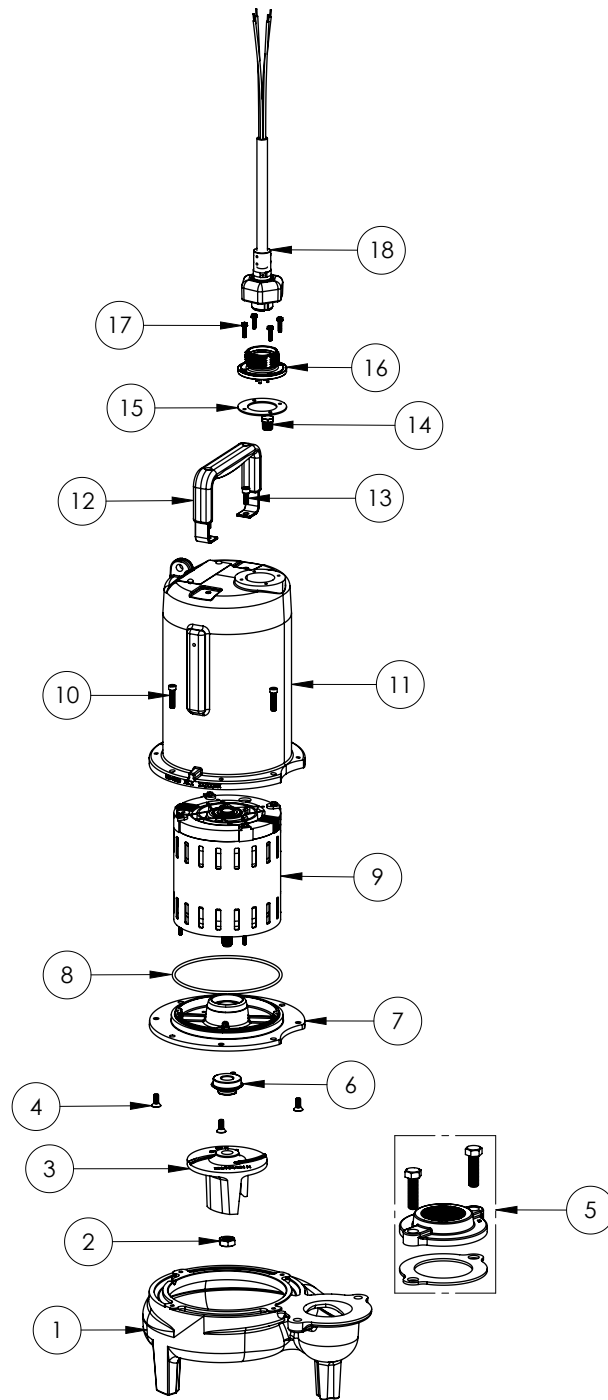

LEH105M2-3 (B72)

**LEH105M2-3****LEH105M2-3 (B72)**

#	PART #	DESCRIPTION	QTY	Note
1	531500R	VOLUTE HOUSING	1	
2	8046000	1/2-20 HEX STAINLESS STEEL JAM NUT	1	
3	K001488	51300A0 IMPELLER KIT, INCLUDES 1/2" JAM NUT	1	
4	8018000	1/4-20 x 5/8 SLOTTED FLAT HEAD BOLT	4	
5	K001221	2" DISCHARGE KIT	1	
6	5120000	5/8 INCH UNITIZED SHAFT SEAL	1	[1]
7	53260BR	MOTOR SUPPORT PLATE	1	
8	5617000	O-RING	1	
9	5337000	MOTOR	1	
10	8091000	1/4-20 x 1 HEX SOCKET HEAD BOLT	4	
11	531400R	MOTOR COVER	1	
12	3411200	HANDLE	1	
13	8033000	#8 x 1/4 STAINLESS STEEL SCREW	2	
14	5071000	BRASS OIL PLUG	1	
15	5060000	CORD PLATE GASKET	1	
16	K001216	5619000, CORDPLATE	1	
17	8064000	#8-32 x 5/8 HEX WASHER HEAD SCREW	4	
18	K001383	56310C0 35' CORD KIT	1	

**PART NOTES:**

[1] - Part requires factory authorized service. Contact Liberty Pumps at 1-800-543-2550