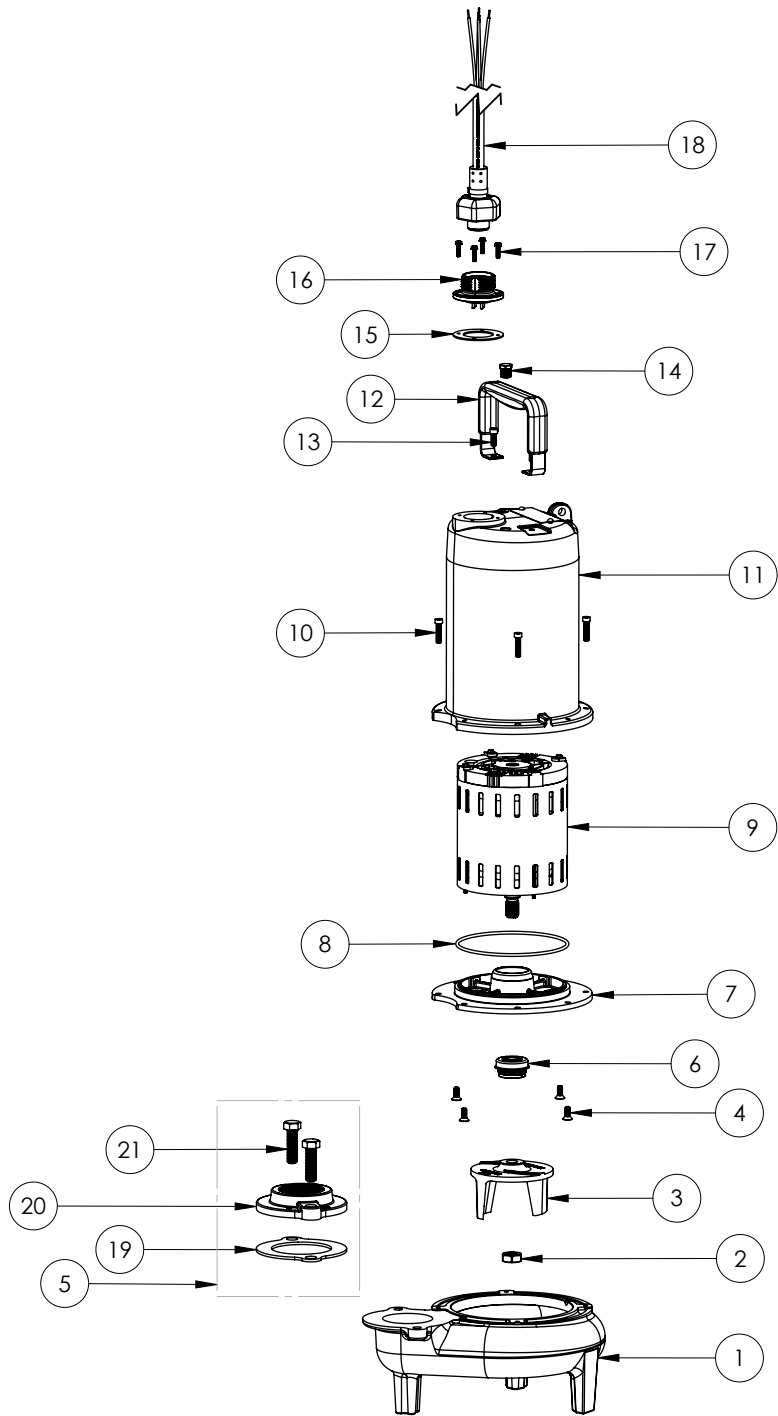

LEH105M2-2 (B75)

LEH105M2-2**LEH105M2-2 (B75)**

#	PART #	DESCRIPTION	QTY	Note
1	531500R	VOLUTE HOUSING	1	
2	5887000	NUT, JAM, 5/8-18 HEX S.S.	1	
3	K001489	51300B0 IMPELLER KIT, INCLUDES 5/8" JAM NUT	1	
4	8018000	1/4-20 x 5/8 SLOTTED FLAT HEAD BOLT	4	
5	K001221	2" DISCHARGE KIT	1	
6	5633000	3/4" UNITIZED SHAFT SEAL	1	[1]
7	537600R	MOTOR PLATE LE100 3PHASE	1	
8	5617000	O-RING	1	
9	5337000	MOTOR	1	
10	8091000	1/4-20 x 1 HEX SOCKET HEAD BOLT	4	
11	531400R	MOTOR COVER	1	
12	3411200	HANDLE	1	
13	8033000	#8 x 1/4 STAINLESS STEEL SCREW	2	
14	50710A0	PIPE PLUG, 1/4" HEX HD BRASS NPTF	1	
15	5060000	CORD PLATE GASKET	1	
16	K001216	5619000, CORDPLATE	1	
17	8064000	#8-32 x 5/8 HEX WASHER HEAD SCREW	4	
18	K001357	POWER CORD, 25FT	1	
19	5129000	FLANGE GASKET, FITS 2" OR 3"	1	
20	512100R	2" DISCHARGE FLANGE	1	
21	8037000	1/2-13 x 1-3/4 STAINLESS STEEL BOLT	1	

PART NOTES:

[1] - Part requires factory authorized service. Contact Liberty Pumps at 1-800-543-2550