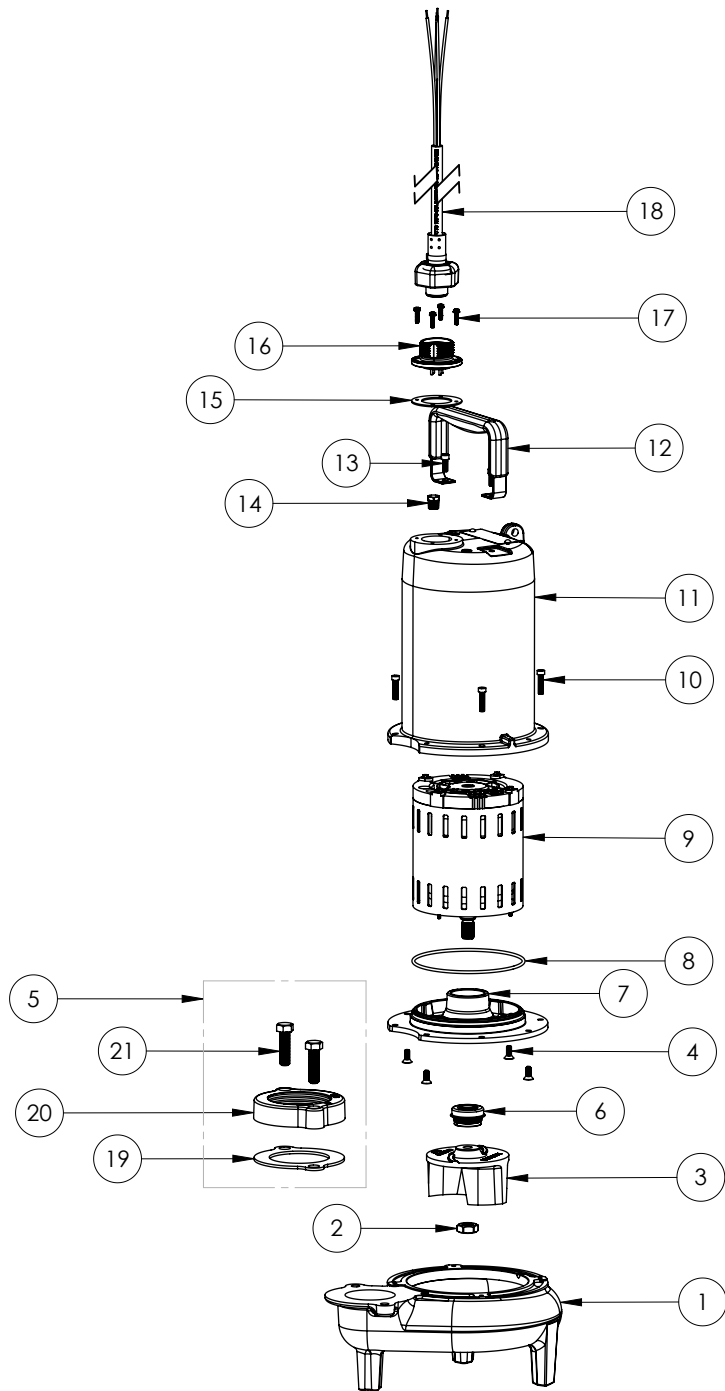

LEH104M3-3 (B75)

**LEH104M3-3****LEH104M3-3 (B75)**

#	PART #	DESCRIPTION	QTY	Note
1	531500R	VOLUTE HOUSING	1	
2	5887000	NUT, JAM, 5/8-18 HEX S.S.	1	
3	K001489	51300B0 IMPELLER KIT, INCLUDES 5/8" JAM NUT	1	
4	8018000	1/4-20 x 5/8 SLOTTED FLAT HEAD BOLT	4	
5	K001222	3" DISCHARGE KIT	1	
6	5633000	3/4" UNITIZED SHAFT SEAL	1	[1]
7	537600R	MOTOR PLATE LE100 3PHASE	1	
8	5617000	O-RING	1	
9	5336000	MOTOR	1	
10	8091000	1/4-20 x 1 HEX SOCKET HEAD BOLT	4	
11	531400R	MOTOR COVER	1	
12	3411200	HANDLE	1	
13	8033000	#8 x 1/4 STAINLESS STEEL SCREW	2	
14	50710A0	PIPE PLUG, 1/4" HEX HD BRASS NPTF	1	
15	5060000	CORD PLATE GASKET	1	
16	K001216	5619000, CORDPLATE	1	
17	8064000	#8-32 x 5/8 HEX WASHER HEAD SCREW	4	
18	K001383	56310C0 35' CORD KIT	1	
19	5129000	FLANGE GASKET, FITS 2" OR 3"	1	
20	512200R	3" DISCHARGE FLANGE	1	
21	8037000	1/2-13 x 1-3/4 STAINLESS STEEL BOLT	1	

**PART NOTES:**

[1] - Part requires factory authorized service. Contact Liberty Pumps at 1-800-543-2550