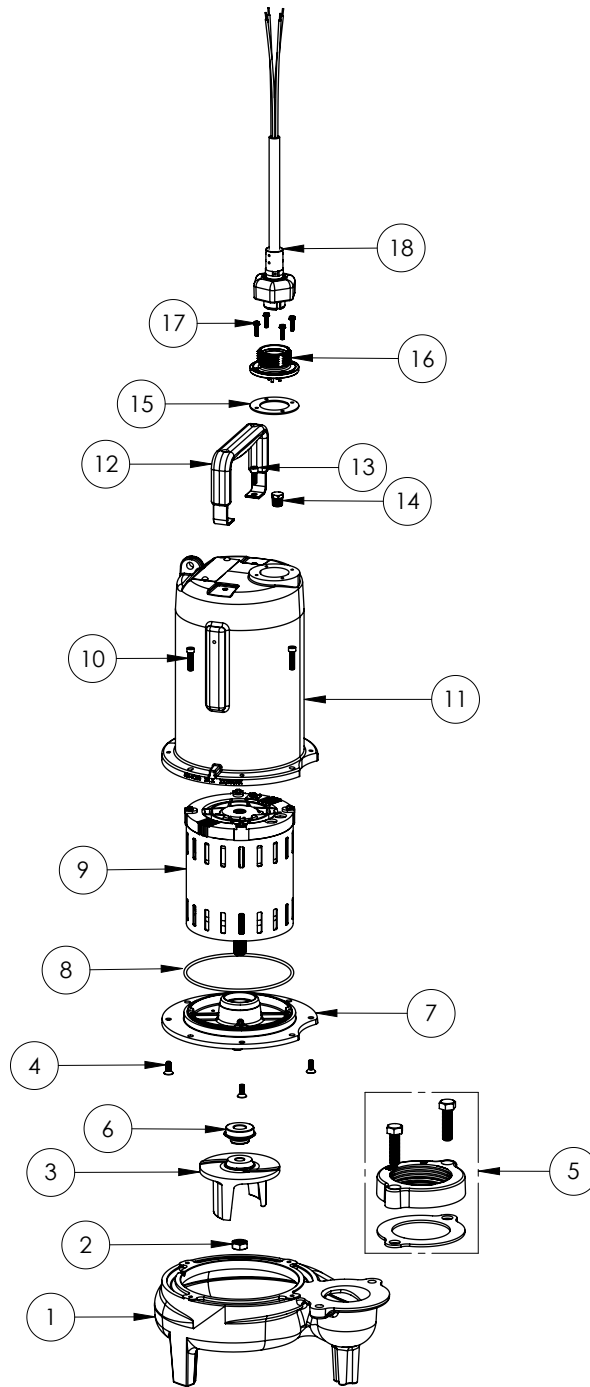

LEH104M3-3 (B72)

**LEH104M3-3****LEH104M3-3 (B72)**

#	PART #	DESCRIPTION	QTY	Note
1	531500R	VOLUTE HOUSING	1	
2	8046000	1/2-20 HEX STAINLESS STEEL JAM NUT	1	
3	K001488	51300A0 IMPELLER KIT, INCLUDES 1/2" JAM NUT	1	
4	8018000	1/4-20 x 5/8 SLOTTED FLAT HEAD BOLT	4	
5	K001222	3" DISCHARGE KIT	1	
6	5120000	5/8 INCH UNITIZED SHAFT SEAL	1	[1]
7	53260BR	MOTOR SUPPORT PLATE	1	
8	5617000	O-RING	1	
9	5336000	MOTOR	1	
10	8091000	1/4-20 x 1 HEX SOCKET HEAD BOLT	4	
11	531400R	MOTOR COVER	1	
12	3411200	HANDLE	1	
13	8033000	#8 x 1/4 STAINLESS STEEL SCREW	2	
14	5071000	BRASS OIL PLUG	1	
15	5060000	CORD PLATE GASKET	1	
16	K001216	5619000, CORDPLATE	1	
17	8064000	#8-32 x 5/8 HEX WASHER HEAD SCREW	4	
18	K001383	56310C0 35' CORD KIT	1	

**PART NOTES:**

[1] - Part requires factory authorized service. Contact Liberty Pumps at 1-800-543-2550