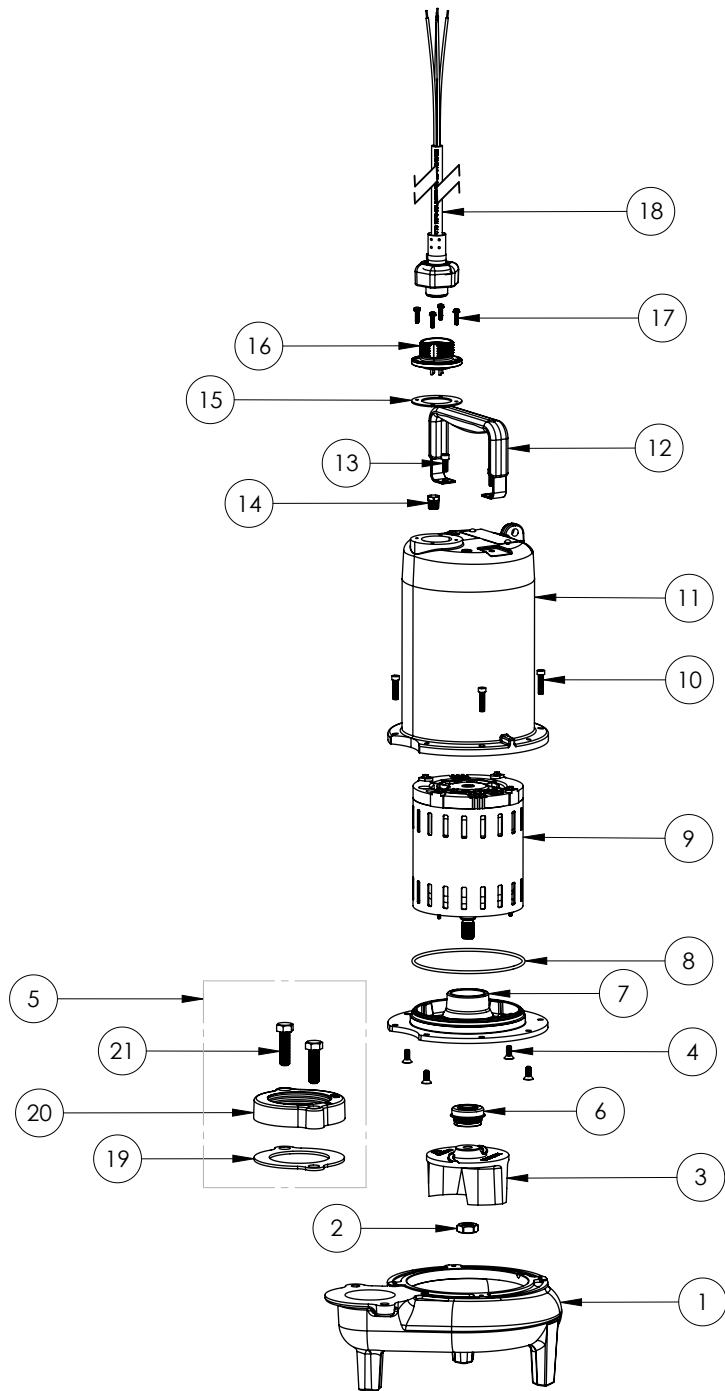

LEH104M3-2 (B75)

LEH104M3-2**LEH104M3-2 (B75)**

#	PART #	DESCRIPTION	QTY	Note
1	531500R	VOLUTE HOUSING	1	
2	5887000	NUT, JAM, 5/8-18 HEX S.S.	1	
3	K001489	51300B0 IMPELLER KIT, INCLUDES 5/8" JAM NUT	1	
4	8018000	1/4-20 x 5/8 SLOTTED FLAT HEAD BOLT	4	
5	K001222	3" DISCHARGE KIT	1	
6	5633000	3/4" UNITIZED SHAFT SEAL	1	[1]
7	537600R	MOTOR PLATE LE100 3PHASE	1	
8	5617000	O-RING	1	
9	5336000	MOTOR	1	
10	8091000	1/4-20 x 1 HEX SOCKET HEAD BOLT	4	
11	531400R	MOTOR COVER	1	
12	3411200	HANDLE	1	
13	8033000	#8 x 1/4 STAINLESS STEEL SCREW	2	
14	50710A0	PIPE PLUG, 1/4" HEX HD BRASS NPTF	1	
15	5060000	CORD PLATE GASKET	1	
16	K001216	5619000, CORDPLATE	1	
17	8064000	#8-32 x 5/8 HEX WASHER HEAD SCREW	4	
18	K001357	POWER CORD, 25FT	1	
19	5129000	FLANGE GASKET, FITS 2" OR 3"	1	
20	512200R	3" DISCHARGE FLANGE	1	
21	8037000	1/2-13 x 1-3/4 STAINLESS STEEL BOLT	1	

PART NOTES:

[1] - Part requires factory authorized service. Contact Liberty Pumps at 1-800-543-2550