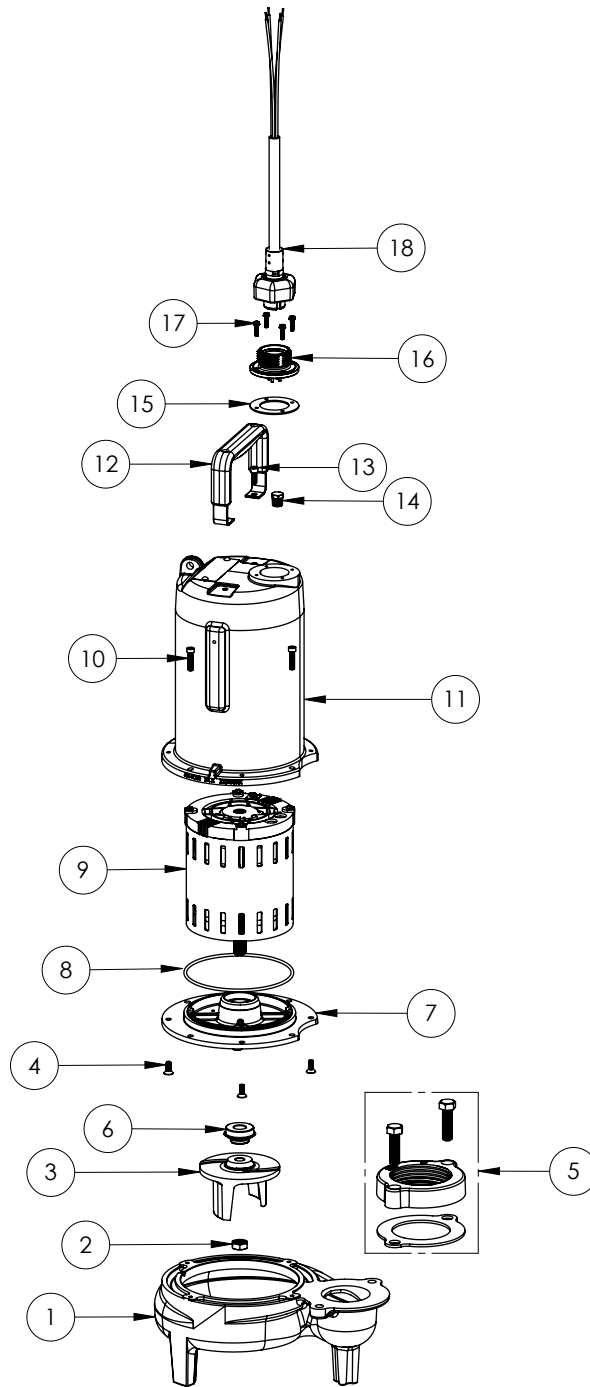

LEH104M3-2 (B72)

**LEH104M3-2****LEH104M3-2 (B72)**

#	PART #	DESCRIPTION	QTY	Note
1	531500R	VOLUTE HOUSING	1	
2	8046000	1/2-20 HEX STAINLESS STEEL JAM NUT	1	
3	K001488	51300A0 IMPELLER KIT, INCLUDES 1/2" JAM NUT	1	
4	8018000	1/4-20 x 5/8 SLOTTED FLAT HEAD BOLT	4	
5	K001222	3" DISCHARGE KIT	1	
6	5120000	5/8 INCH UNITIZED SHAFT SEAL	1	[1]
7	53260BR	MOTOR SUPPORT PLATE	1	
8	5617000	O-RING	1	
9	5336000	MOTOR	1	
10	8091000	1/4-20 x 1 HEX SOCKET HEAD BOLT	4	
11	531400R	MOTOR COVER	1	
12	3411200	HANDLE	1	
13	8033000	#8 x 1/4 STAINLESS STEEL SCREW	2	
14	5071000	BRASS OIL PLUG	1	
15	5060000	CORD PLATE GASKET	1	
16	K001216	5619000, CORDPLATE	1	
17	8064000	#8-32 x 5/8 HEX WASHER HEAD SCREW	4	
18	K001357	POWER CORD, 25FT	1	

**PART NOTES:**

[1] - Part requires factory authorized service. Contact Liberty Pumps at 1-800-543-2550